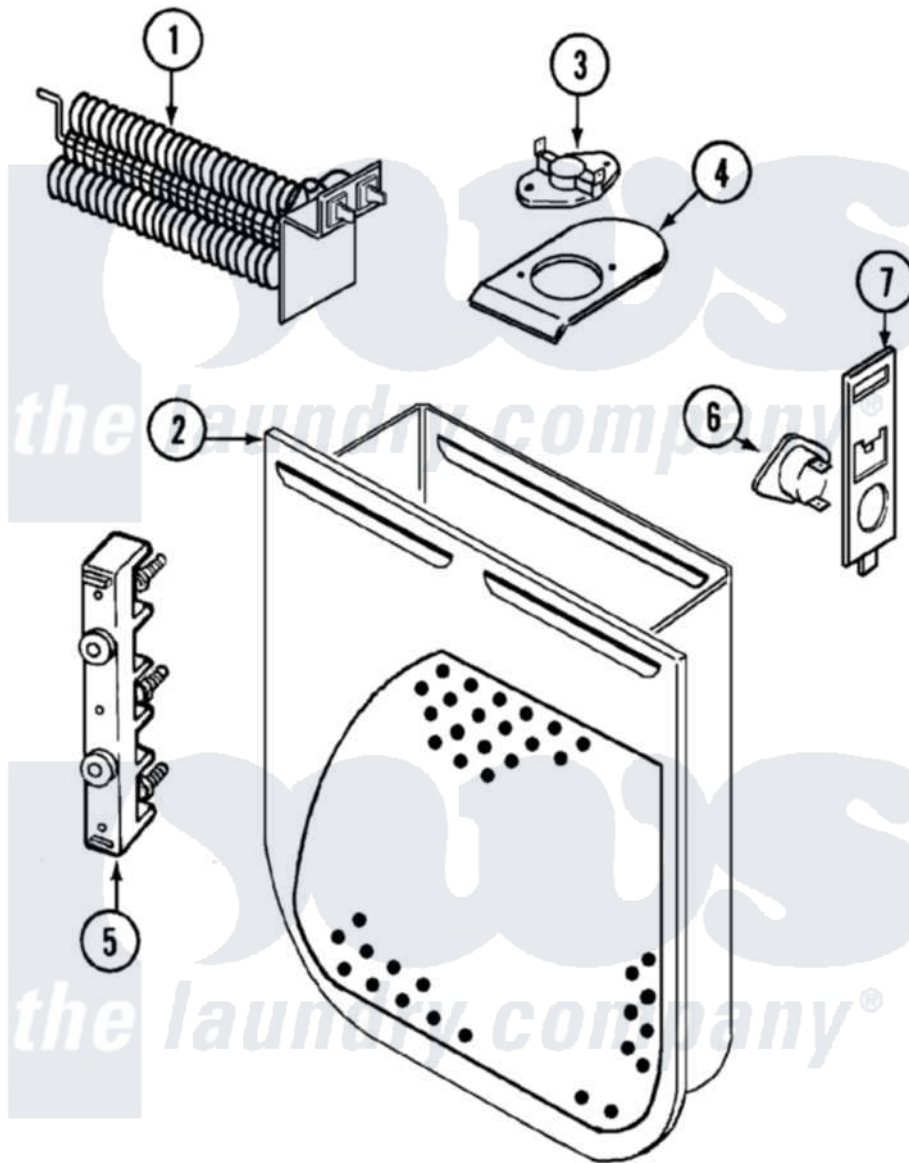

Magic Chef YE20HY3C 07 - HEATER (REV. E)

Magic Chef [Residential Magic Chef YE20HY3C Dryer Parts](#) Parts Diagram 07 - HEATER (REV. E)
 Click on the part number to view part

Item	Original Part Number	Replaced By	Status	Part Description
1	25-7863			Screw
"	53-0920	LA-1044		Element
2	25-7819	M0217225		Screw
"	53-1232			Heater Housing Assembly
3	53-1493			Thermostat
"	25-3083	212951		Screw, No.6-32 X 1/4 Inch
4	53-0285			Bracket, Thermostat
"	25-7741	W10116760		Screw
5	53-0166	53-1518		Block, Terminal
"	25-0027	112432		Nut
"	25-6124		Not Available	NUT
"	25-3123		Not Available	WASHER, CUP
"	25-3122			Washer, Flat
"	25-7803	3400074		Screw
6	LA-1053			Fuse Kit, Thermal
7	53-1181			Bracket, Thermal Fuse