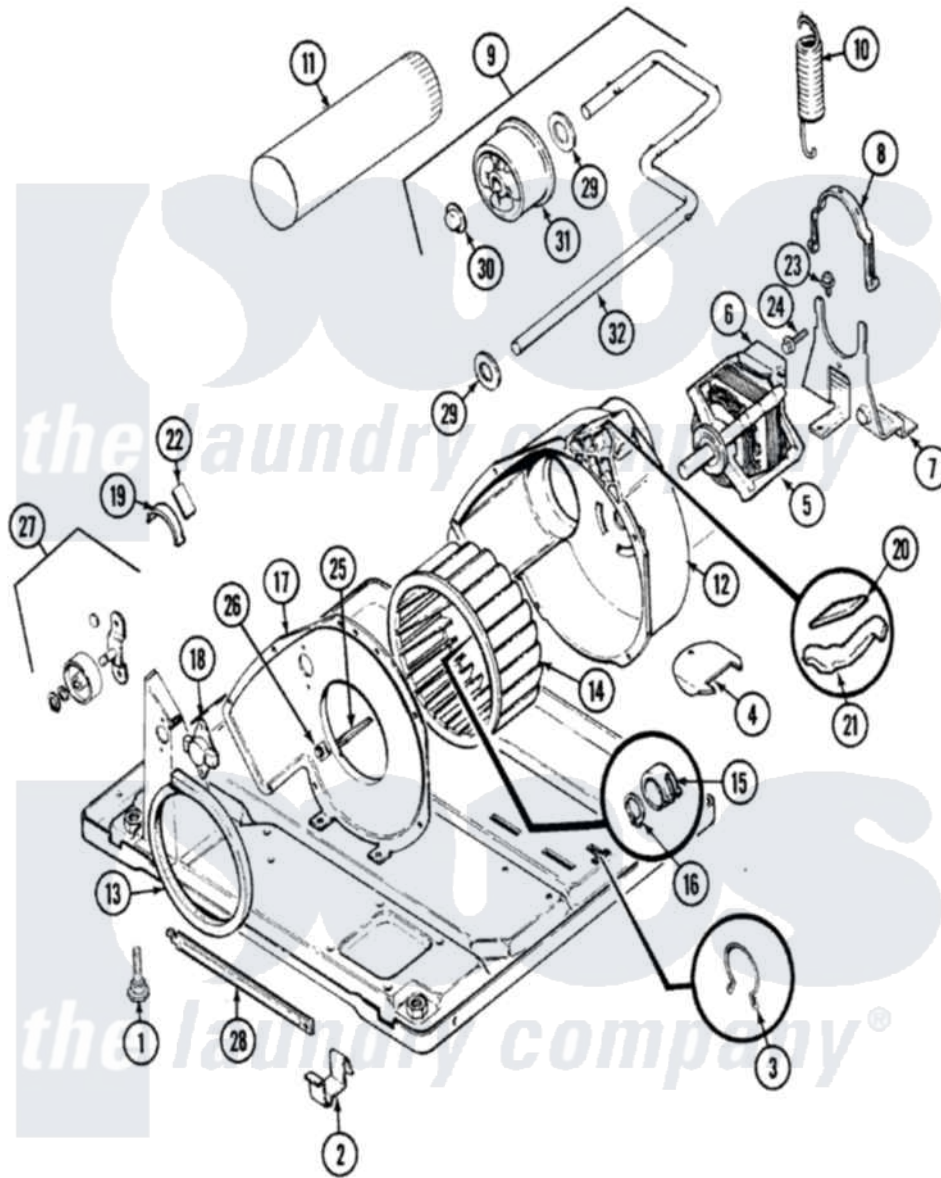

Magic Chef YE20HY3C 08 - MOTOR & DRIVE (REV. E)

Magic Chef [Residential Magic Chef YE20HY3C Dryer Parts](#) Parts Diagram 08 - MOTOR & DRIVE (REV. E)
 Click on the part number to view part

Item	Original Part Number	Replaced By	Status	Part Description
1	63-5519		Not Available	LEG, LEVELING
2	53-0120			Clip, Front Panel
3	25-7027	16515		Clip
4	25-7741	W10116760		Screw
"	53-0153		Not Available	SHIELD, WIRING
5	53-2275	W10410996		Motor-Drive
"	53-1080	341241		Belt
6	53-0693	53-0332		Motor Switch
7	25-7811		Not Available	SCREW
"	53-1932	31001570		Bracket, Motor
8	53-0214	660658		Clamp, Motor Mounting 343481 685441
9	53-2287			Idler Assembly
10	53-2209	31001465		Spring, Idler
11	25-2134	W10116760		Screw
"	53-0134			Duct, Exhaust
12	53-1801			Housing, Blower

13	53-0203	12001324	Duct Kit, Collector
14	53-0106		Blower Wheel
15	25-7823	312967	Clamp, Blower Housing
16	25-7855		Ring, Retaining
17	53-1933		Not Available
	53-1933		COVER, BLOWER HOUSING
"	25-7807	33002917	Screw, No.10-16
18	25-2134	W10116760	Screw
"	53-0170		Not Available
	53-0170		THERMOSTAT, LO-LIMIT (120/110)
"	53-1107		Thermostat, Control
19	53-0185	31001470	Glide, Tumbler
"	LA-1006		Glide Kit, Tumbler
20	53-0724	31001356	Pad, Glide
21	53-0183	31001469	Glide, Tumbler
22	53-1684	31001356	Pad, Glide
"	LA-1008		Rr Roller Kit
23	25-7699		Not Available
	25-7699		STRAIN RELIEF
24	25-7674		Screw
25	53-1026		Guide, Vane Inlet
26	25-3457		Screw, Sems
27	LA-1007	12002126	Reinforcement Brace/Glide Kit
28	LA-2010	53-1625	Brace, Tumbler Support
29	25-7815		Washer
30	25-7957		Pushnut
31	53-1628	31001344	Pulley, Idler
32	53-2250	53-2287	Idler Assembly