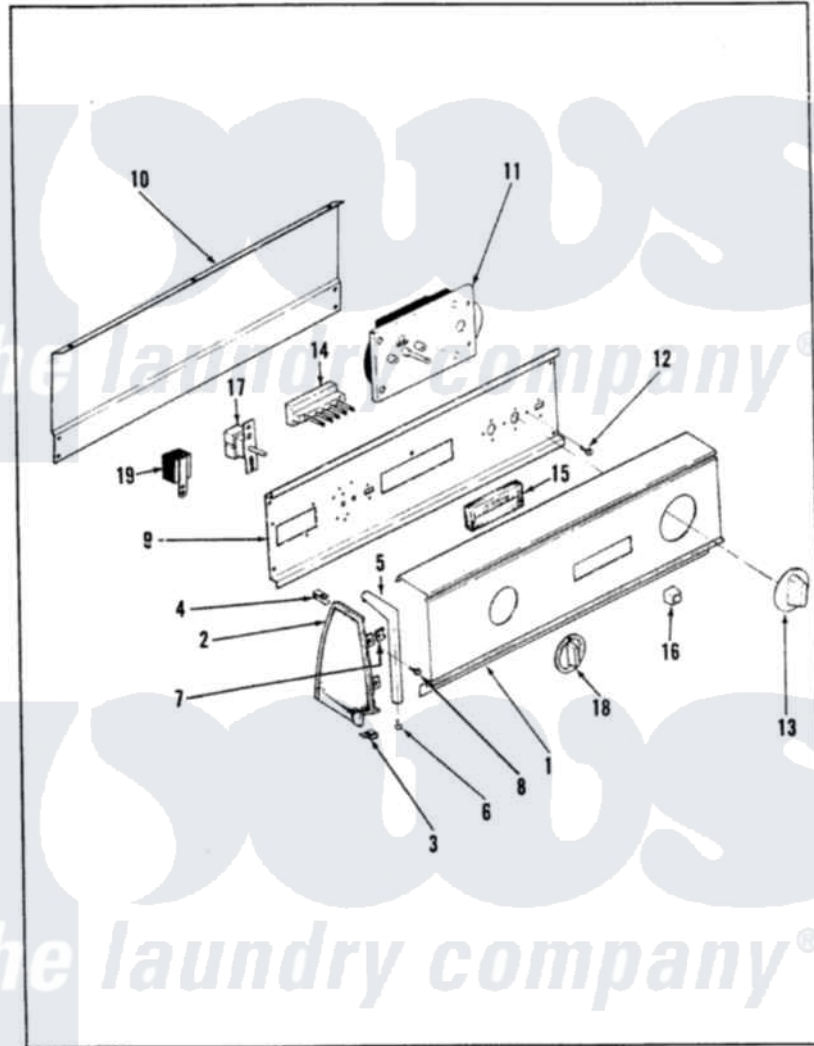

Magic Chef YE20HY4 01 - CONTROL PANEL

MAGIC CHEF

YE20HN-4

BACKGUARD

ISSUED 5/89

Magic Chef [Residential Magic Chef YE20HY4 Dryer Parts](#) Parts Diagram 01 - CONTROL PANEL
Click on the part number to view part

Item	Original Part Number	Replaced By	Status	Part Description
1	53-1275	53-1821		Control Panel
2	53-0265			LH Endcap
"	25-7702			Speedclip, End Cap To Control Panel
"	25-7649	910187		Screw
"	53-0264			RH Endcap
3	25-7697	25-2219		Screw
"	25-7851			Speedclip, End Cap To Top
4	25-7435	33002917		Screw, No.10-16
"	25-7852			Speedclip, Rr Shld To End Cap
5	53-0278		Not Available	TRIM, END CAP (LT)
"	53-0277		Not Available	TRIM, END CAP (RT)
6	25-7760			Screw
7	25-7435	33002917		Screw, No.10-16
8	25-3092	90767		Screw, 8A X 3/8 HeX Washer Head Tapping

9	53-0323	Not Available	CONTROL SHIELD
10	25-3457		Screw, Sems
"	53-0268	21001460	Shield, Rear
11	63-6743	31001484	Resistor Assembly
"	53-1300	Not Available	TIMER
12	25-0205	216412	Screw, Bracket To Timer
"	63-5685	63-5613	Timer
13	53-1529	31001219	Knob Ski
14	53-1296		Switch
"	33-6621	Not Available	BRACKET, SWITCH
"	25-7712	Not Available	SCREW
"	25-3092	90767	Screw, 8A X 3/8 HeX Washer Head Tapping
15	33-8541	Not Available	SWITCH PAD
16	35-0385		Pushbutton
17	53-0346	53-1263	Rotary Switch
"	25-3092	90767	Screw, 8A X 3/8 HeX Washer Head Tapping
18	35-2185	21001283	Knob, Selector---Piq
19	25-3092	90767	Screw, 8A X 3/8 HeX Washer Head Tapping
"	53-1040	Not Available	MANUAL, USE & CARE
"	63-6731	53-1639	Buzzer Assembly