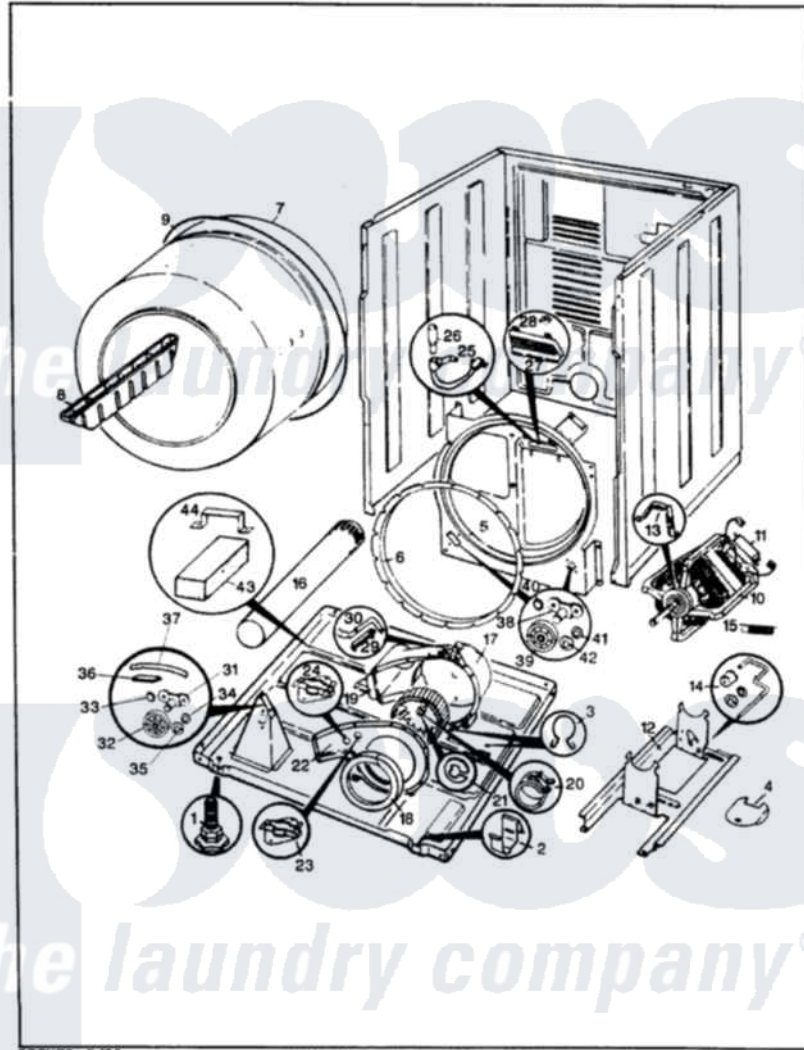

Magic Chef YE20HY4 02 - CYLINDER & DRIVE

MAGIC CHEF YE20HN-4 CYLINDER & DRIVE

ISSUED 5/89

Magic Chef [Residential Magic Chef YE20HY4 Dryer Parts](#) Parts Diagram 02 - CYLINDER & DRIVE
Click on the part number to view part

Item	Original Part Number	Replaced By	Status	Part Description
1	63-5519		Not Available	LEG, LEVELING
2	53-0120			Clip, Front Panel
3	25-7027	16515		Clip
4	25-7741	W10116760		Screw
"	53-0153		Not Available	SHIELD, WIRING
5	Y02100001	LA-1054		Dryer Bulkhead Kit
"	25-7733	681414		Screw, 10AB X 1/2
6	53-0282	31001637		Seal Assembly, Cylinder Front
7	53-1250			Cylinder
8	53-0117		Not Available	BAFFLE, GRAY
"	25-7759	3196164		Screw
9	LA-1004			Motor Mtg. Kit
"	53-1080	341241		Belt
10	53-1041	LA-1004		Motor Mtg. Kit
11	53-0936	LA-1004		Motor Mtg. Kit
12	53-0852		Not Available	MOTOR BRACKET