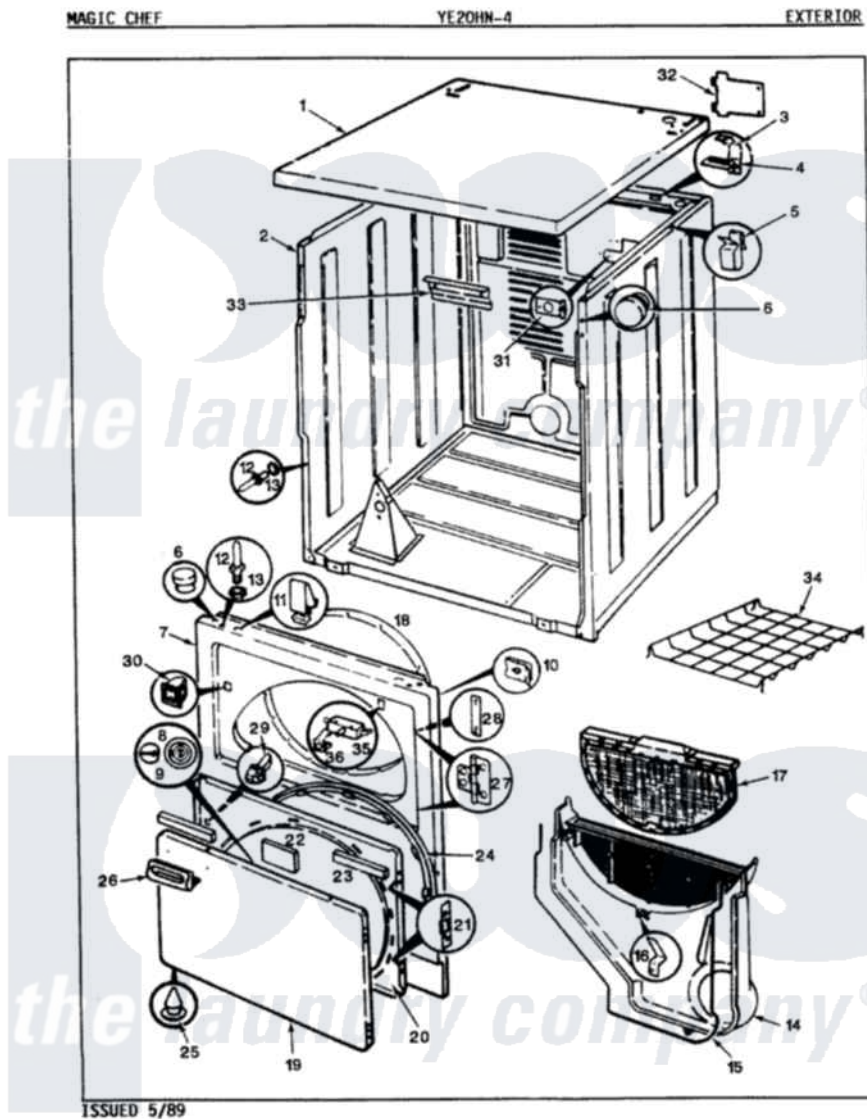

Magic Chef YE20HY4 03 - EXTERIOR

Magic Chef [Residential Magic Chef YE20HY4 Dryer Parts](#) Parts Diagram 03 - EXTERIOR
 Click on the part number to view part

| Item | Original Part Number | Replaced By | Status | Part Description |
|------|-------------------------|-------------------------|---------------|---|
| 1 | 53-0314-25 | | Not Available | CABINET TOP |
| 2 | 53-0160-25 | | Not Available | CABINET ASM |
| 3 | 63-5712 | | | Hinge, Cabinet Top |
| 4 | 25-3092 | 90767 | | Screw, 8A X 3/8 HeX Washer Head Tapping |
| " | 33-0930 | | | Pad, Top Hinge |
| 5 | 25-3034 | | | Clip, Wiring |
| 6 | 33-2653 | | | Bumper, Cabinet |
| 7 | 53-0726-25 | | Not Available | PANEL, FRONT (H WHT)ELECTRIC |
| 8 | W10124350 | | Not Available | NOT REQUIRED PART OR SEE NOTE |
| 9 | W10124350 | | Not Available | NOT REQUIRED PART OR SEE NOTE |
| 10 | 25-7820 | 489478 | | Screw, 8 X 1/2 |
| " | 25-7817 | | Not Available | CLIP, U-TYPE |
| 11 | 25-7220 | | | Clip, Cabinet Top |
| 12 | 63-6148 | 53-0643 | | Pin, Locator |