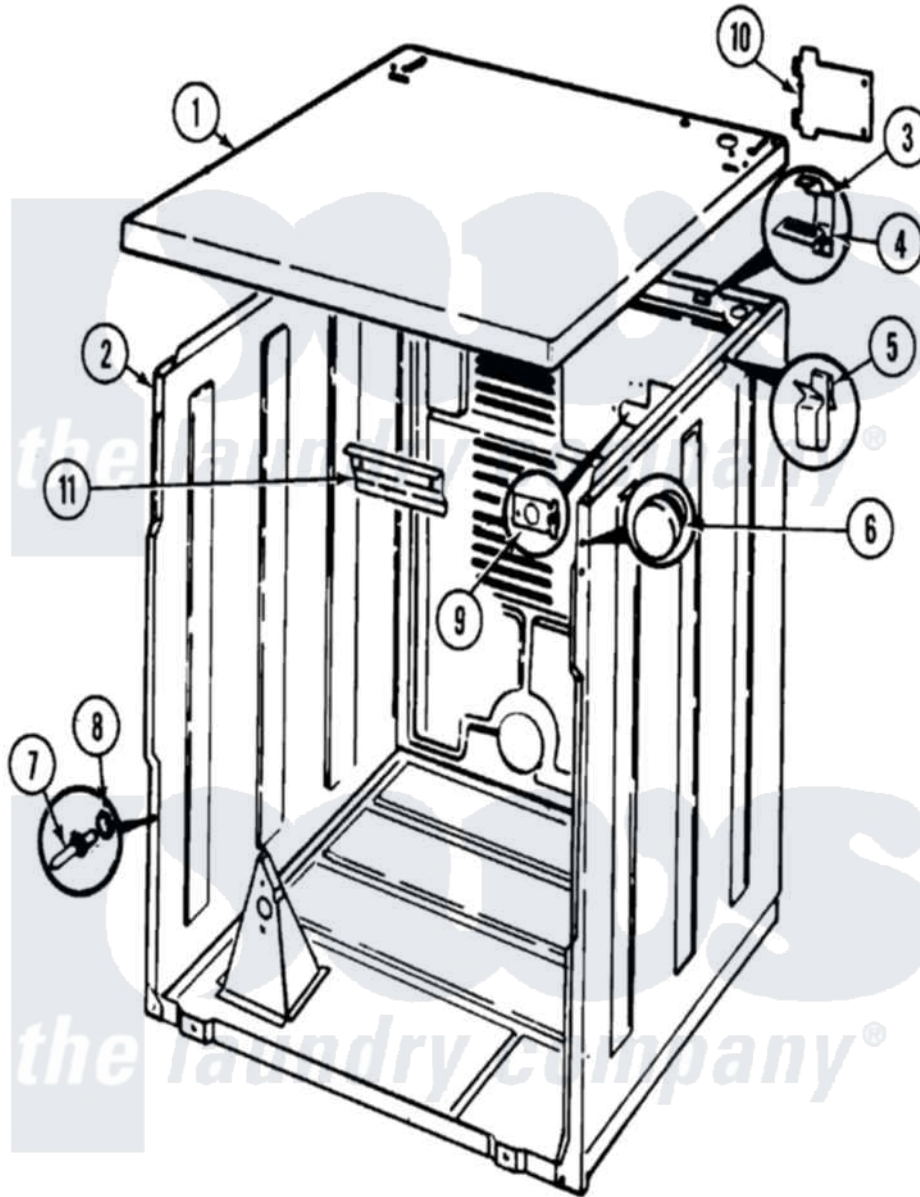

Magic Chef YE20JA1 01 - CABINET (REV. A-C)

Magic Chef [Residential Magic Chef YE20JA1 Dryer Parts](#) Parts Diagram 01 - CABINET (REV. A-C)
 Click on the part number to view part

Item	Original Part Number	Replaced By	Status	Part Description
1	53-1711-24	53-2435-24		Top, Cabinet
2	53-1644-24	31001715		Cabinet And Base Assembly
3	63-5712			Hinge, Cabinet Top
4	33-0930			Pad, Top Hinge
"	25-3092	90767		Screw, 8A X 3/8 HeX Washer Head Tapping
5	25-3034			Clip, Wiring
6	33-2653			Bumper, Cabinet
7	63-6148	53-0643		Pin, Locator
8	53-0200			Sleeve, Locator Pin
"	25-0224	3400029		Nut, Adapter Plate
9	53-0135		Not Available	SUPPORT, POWER CORD
10	53-0284			Cover, Terminal
"	25-7857	90767		Screw, 8A X 3/8 HeX Washer Head Tapping
11	53-0133			Shield, Heat
"	25-3457			Screw, Sems