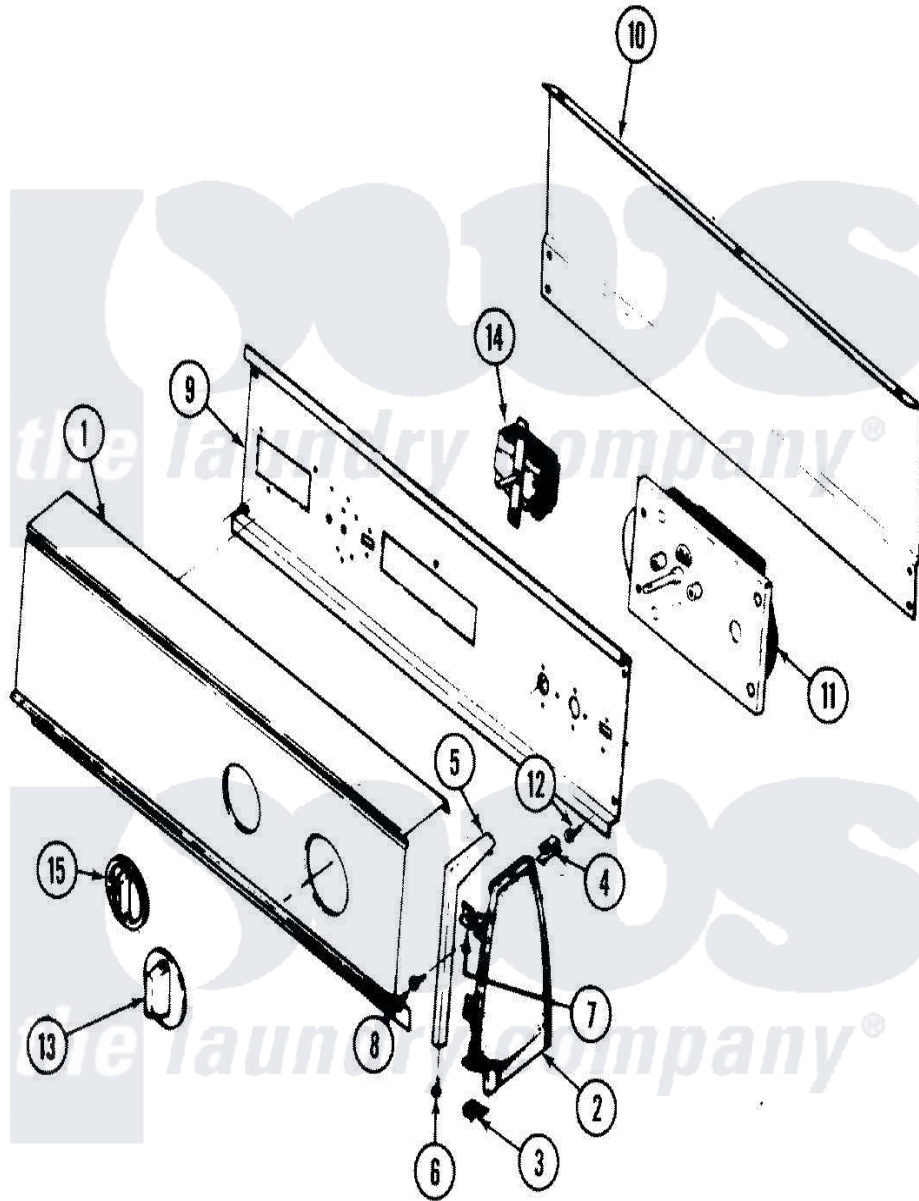

Magic Chef YE20JA1 02 - CONTROL PANEL (REV. A-C)

Magic Chef [Residential Magic Chef YE20JA1 Dryer Parts](#) Parts Diagram 02 - CONTROL PANEL (REV. A-C)
 Click on the part number to view part

Item	Original Part Number	Replaced By	Status	Part Description
1	53-1277		Not Available	CONTROL PANEL
2	35-2487	21001451		Cap- End
"	25-7649	910187		Screw
"	25-7702			Speedclip, End Cap To Control Panel
"	35-2488	21001452		Cap- End
3	25-7697	25-2219		Screw
"	25-7851			Speedclip, End Cap To Top
4	25-7435	33002917		Screw, No.10-16
"	W10124350		Not Available	NOT REQUIRED PART OR SEE NOTE
5	53-0278		Not Available	TRIM, END CAP (LT)
"	53-0277		Not Available	TRIM, END CAP (RT)
6	25-7760			Screw
7	25-7702			Speedclip, End Cap To Control Panel
8	25-3092	90767		Screw, 8A X 3/8 HeX Washer Head Tapping

9	53-1676		Shield, Control
10	35-2688	21001460	Shield, Rear
11	53-1803		Timer
"	63-6743	31001484	Resistor Assembly
"	53-0635		Not Available
"	53-1547		TIMER MOTOR
"	53-1547		Timer
12	25-0205	216412	Screw, Bracket To Timer
"	25-7435	33002917	Screw, No.10-16
13	25-3092	90767	Screw, 8A X 3/8 HeX Washer Head Tapping
"	53-1529	31001219	Knob Ski
14	53-1267	53-0456	Switch, Selector
"	25-3092	90767	Screw, 8A X 3/8 HeX Washer Head Tapping
"	53-1639		Buzzer Assembly
15	35-2185	21001283	Knob, Selector---Piq
"	16000329		Not Available
"	53-1900		Not Available
			GUIDE, QUICK REF. - MAGIC CHEF
			MANUAL, USE & CARE