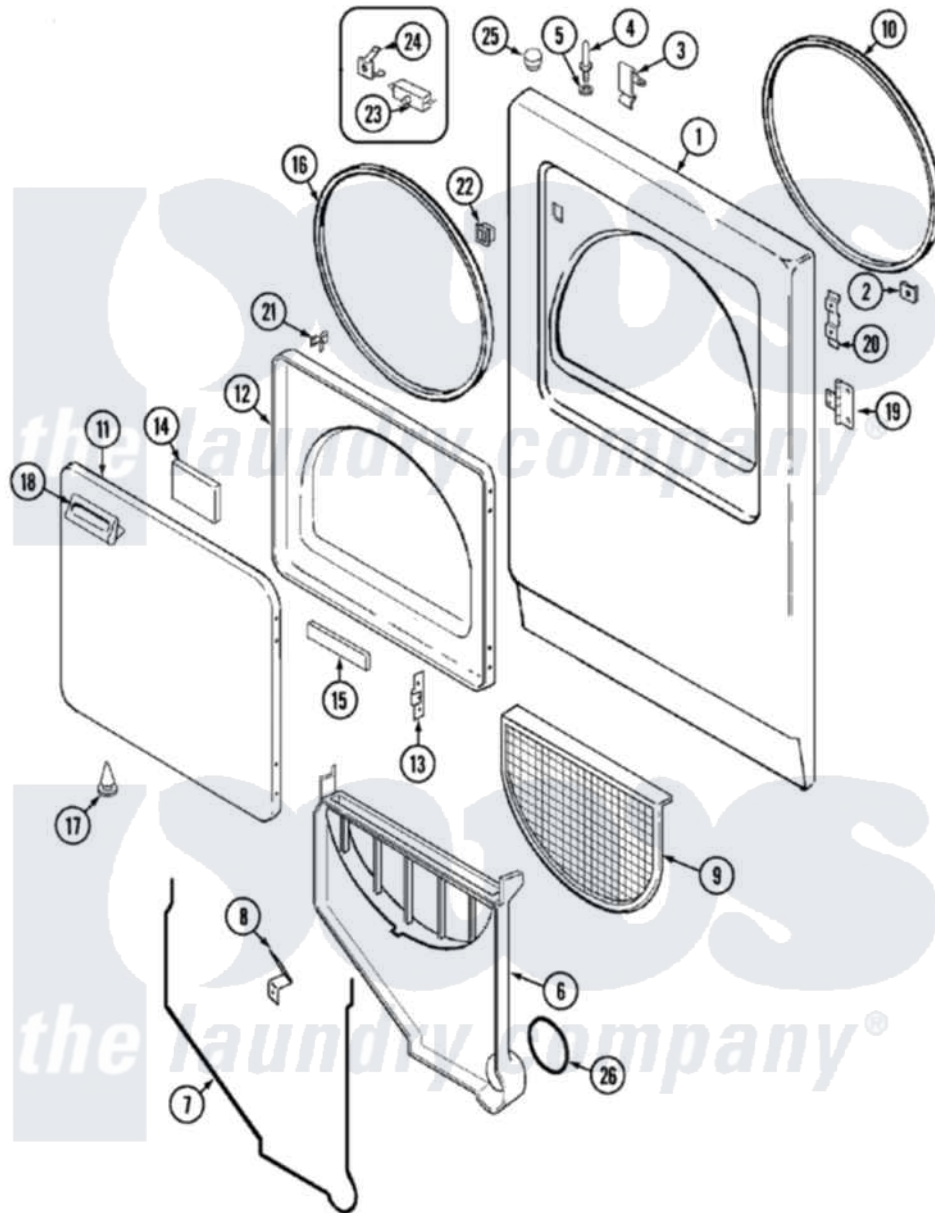

Magic Chef YE20JA1 03 - DOOR (REV. A-C)

Magic Chef [Residential Magic Chef YE20JA1 Dryer Parts](#) Parts Diagram 03 - DOOR (REV. A-C)
 Click on the part number to view part

Item	Original Part Number	Replaced By	Status	Part Description
1	53-0726-24		Not Available	PANEL, FRONT (ALM)-ELECTRIC
2	25-7817		Not Available	CLIP, U-TYPE
"	25-7820	489478		Screw, 8 X 1/2
3	25-7220			Clip, Cabinet Top
4	63-6148	53-0643		Pin, Locator
5	25-0224	3400029		Nut, Adapter Plate
"	53-0200			Sleeve, Locator Pin
6	25-7810	415013-35		Screw
"	53-1299	12001324		Duct Kit, Collector
7	53-0203	12001324		Duct Kit, Collector
8	53-0123			Clip
9	53-0918			Filter, Lint
10	53-0282	31001637		Seal Assembly, Cylinder Front
11	53-0154-24			Panel, Outer Door
12	53-0740		Not Available	INNER DOOR
13	53-0119			Clip, Hinge

14	53-0251	53-1490	Door Pad
15	53-0252	53-1491	Door Pad
16	53-0112	31001529	Seal, Door
"	25-7770	3196169	Screw, Element
17	25-3534	25-7889	Plug Button
18	53-0928	53-0927	Handle, Door
"	25-7810	415013-35	Screw
19	53-0122	53-1492	Hinge, Dryer Door
"	25-7809		Screw, No.6-20 1/2 Flthd Torx
20	LA-1003		Door Catch Kit
"	53-0121	Not Available	TWIN NUT
21	73-0033	LA-1003	Door Catch Kit
22	25-7828	489483	Screw 10-32 X 1/2
"	53-0187	LA-1003	Door Catch Kit
23	53-0147	53-0148	Switch, Door
24	63-5990	31001319	Clip, Switch
25	33-2653		Bumper, Cabinet
26	53-0203	12001324	Duct Kit, Collector