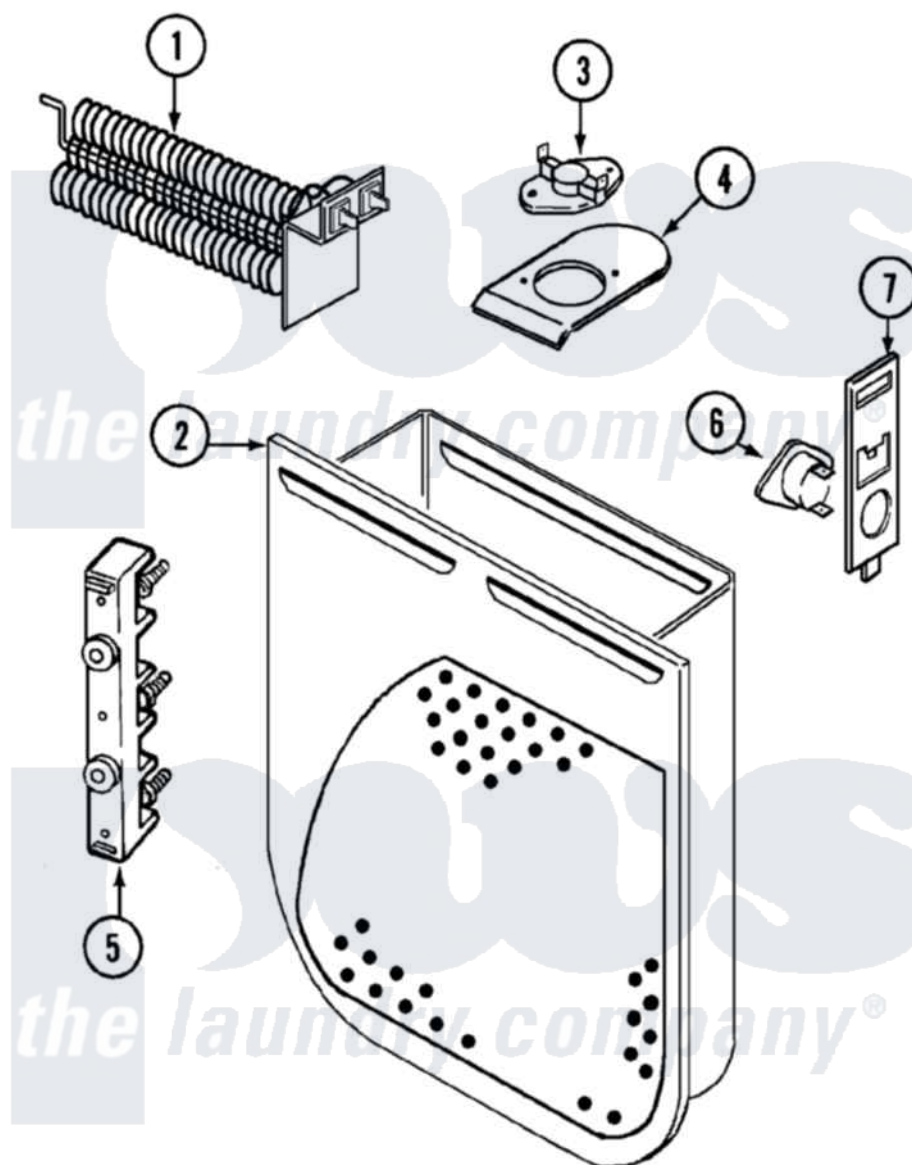

# Magic Chef YE20JA1 04 - HEATER (REV. A-C)

Magic Chef [Residential Magic Chef YE20JA1 Dryer Parts](#) Parts Diagram 04 - HEATER (REV. A-C)  
 Click on the part number to view part

Item	Original Part Number	Replaced By	Status	Part Description
1	<a href="#">25-7863</a>			Screw
"	53-0920	<a href="#">LA-1044</a>		Element
2	25-7819	<a href="#">M0217225</a>		Screw
"	<a href="#">53-1232</a>			Heater Housing Assembly
3	<a href="#">53-0771</a>			Thermostat, Hi-Limit
"	25-3083	<a href="#">212951</a>		Screw, No.6-32 X 1/4 Inch
4	<a href="#">53-0285</a>			Bracket, Thermostat
"	25-7741	<a href="#">W10116760</a>		Screw
5	53-0166	<a href="#">53-1518</a>		Block, Terminal
"	25-0027	<a href="#">112432</a>		Nut
"	25-6124		Not Available	NUT
"	25-3123		Not Available	WASHER, CUP
"	<a href="#">25-3122</a>			Washer, Flat
"	25-7803	<a href="#">3400074</a>		Screw
6	<a href="#">53-1182</a>			Fuse, Thermal
7	<a href="#">53-1181</a>			Bracket, Thermal Fuse