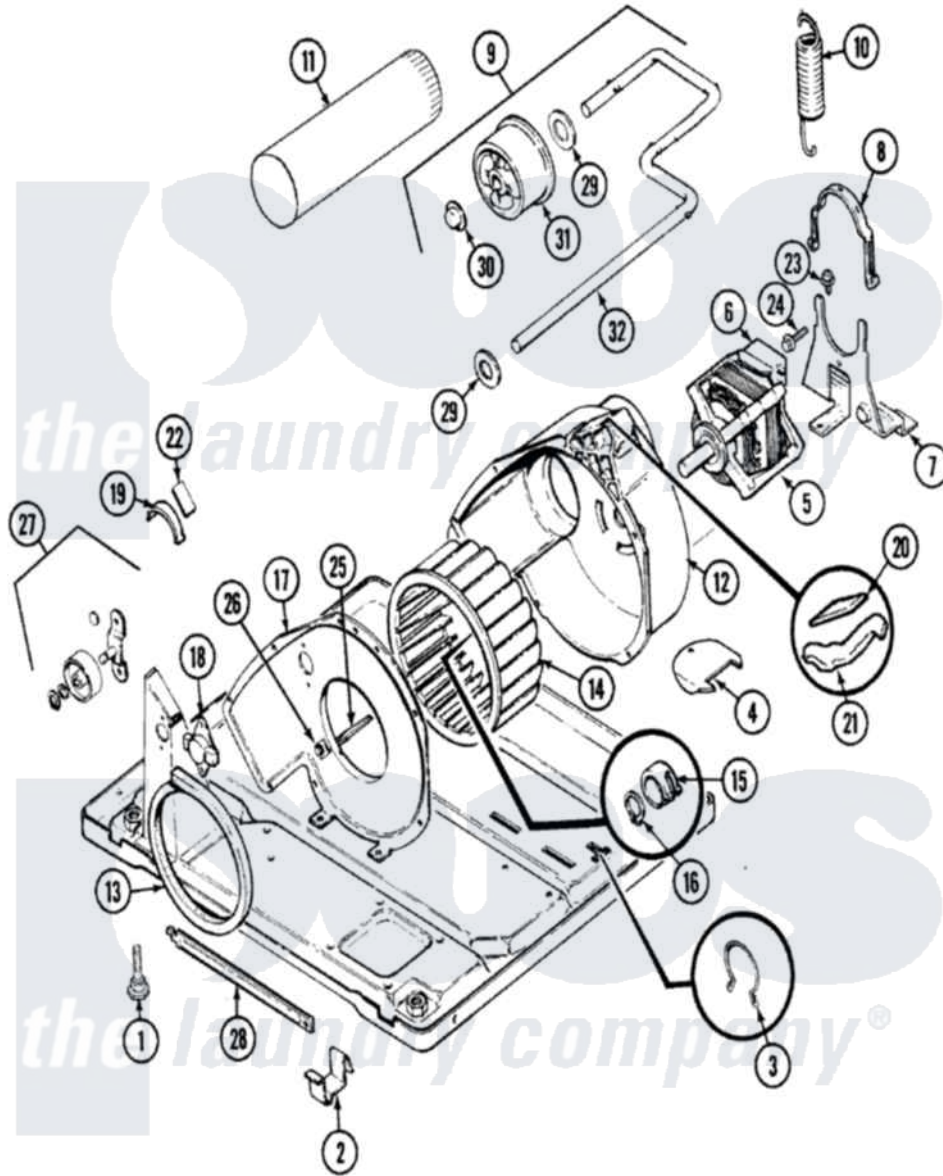

Magic Chef YE20JA1 05 - MOTOR & DRIVE (REV. A-C)

Magic Chef [Residential Magic Chef YE20JA1 Dryer Parts](#) Parts Diagram 05 - MOTOR & DRIVE (REV. A-C)
 Click on the part number to view part

Item	Original Part Number	Replaced By	Status	Part Description
1	63-5519		Not Available	LEG, LEVELING
2	53-0120			Clip, Front Panel
3	25-7027	16515		Clip
4	25-7741	W10116760		Screw
"	53-0153		Not Available	SHIELD, WIRING
5	53-2275	W10410996		Motor-Drive
"	LA-1004			Motor Mtg. Kit
"	53-1041	LA-1004		Motor Mtg. Kit
6	53-0936	LA-1004		Motor Mtg. Kit
7	25-7811		Not Available	SCREW
"	53-0852		Not Available	MOTOR BRACKET
"	53-1932	31001570		Bracket, Motor
8	53-0214	660658		Clamp, Motor Mounting 343481 685441
9	53-1650		Not Available	IDLER ASSY
"	53-1628	31001344		Pulley, Idler
"	53-2287			Idler Assembly

10	53-1648		Idler Spring
"	53-2209	31001465	Spring, Idler
11	53-0134		Duct, Exhaust
"	25-2134	W10116760	Screw
12	53-0774	Not Available	BLOWER HOUSING
"	53-1801		Housing, Blower
13	53-0203	12001324	Duct Kit, Collector
14	53-0106		Blower Wheel
15	25-7823	312967	Clamp, Blower Housing
16	25-7855		Ring, Retaining
17	25-7807	33002917	Screw, No.10-16
"	53-1023		Blower Cover
"	53-1934		Cover, Blower Housing
18	53-1107		Thermostat, Control
19	53-2273	31001470	Glide, Tumbler
"	LA-1006		Glide Kit, Tumbler
20	53-0724	31001356	Pad, Glide
21	53-2272	31001469	Glide, Tumbler
22	53-1684	31001356	Pad, Glide
"	LA-1008		Rr Roller Kit
23	25-7699	Not Available	STRAIN RELIEF
24	25-7732	681414	Screw, 10AB X 1/2
"	25-7674		Screw
25	53-1026		Guide, Vane Inlet
26	25-3457		Screw, Sems
27	LA-1007	12002126	Reinforcement Brace/Glide Kit
28	LA-2010	53-1625	Brace, Tumbler Support
29	25-7815		Washer
30	25-7957		Pushnut
31	53-1628	31001344	Pulley, Idler
32	53-2250	53-2287	Idler Assembly