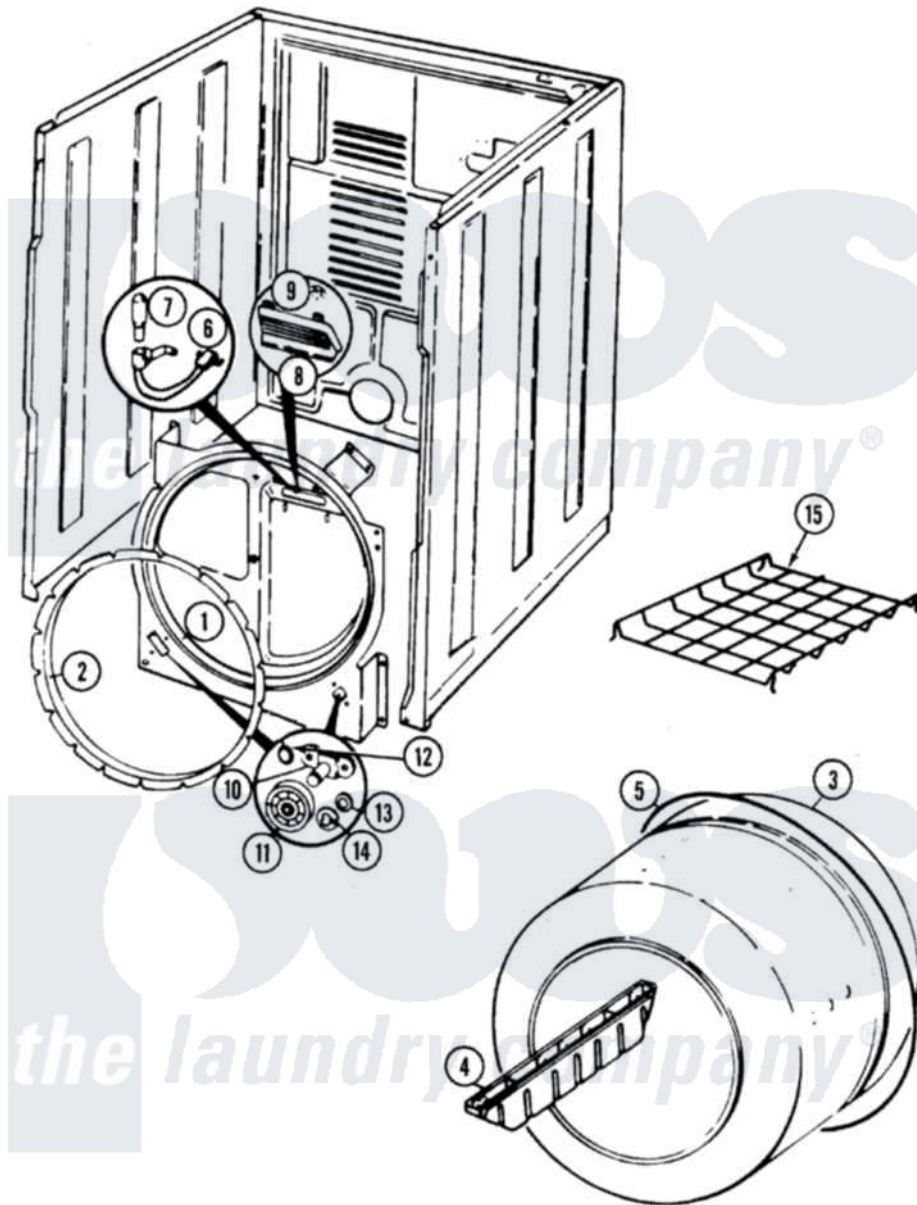

Magic Chef YE20JA1 06 - TUMBLER (REV. A-C)

Magic Chef [Residential Magic Chef YE20JA1 Dryer Parts](#) Parts Diagram 06 - TUMBLER (REV. A-C)
 Click on the part number to view part

Item	Original Part Number	Replaced By	Status	Part Description
1	25-7733	681414		Screw, 10AB X 1/2
"	53-1703	LA-1054		Dryer Bulkhead Kit
2	53-0282	31001637		Seal Assembly, Cylinder Front
3	53-0178	53-1250		Cylinder
4	25-7759	3196164		Screw
"	53-0117		Not Available	BAFFLE, GRAY
5	53-1512		Not Available	BELT, DRIVE
6	W10124350		Not Available	NOT REQUIRED PART OR SEE NOTE
7	W10124350		Not Available	NOT REQUIRED PART OR SEE NOTE
8	W10124350		Not Available	NOT REQUIRED PART OR SEE NOTE
9	W10124350		Not Available	NOT REQUIRED PART OR SEE NOTE
"	LA-1006			Glide Kit, Tumbler
10	53-0197			Support Assembly-Cylinder Rear

"	25-7101	3351614	Screw, Gearcase Cover Mounting
11	53-0642	31001096	Roller
12	25-7813		Spacer
13	25-7814		Washer
14	LA-1008		Rr Roller Kit
"	25-7854		Ring, Retaining
15	W10124350	Not Available	NOT REQUIRED PART OR SEE NOTE