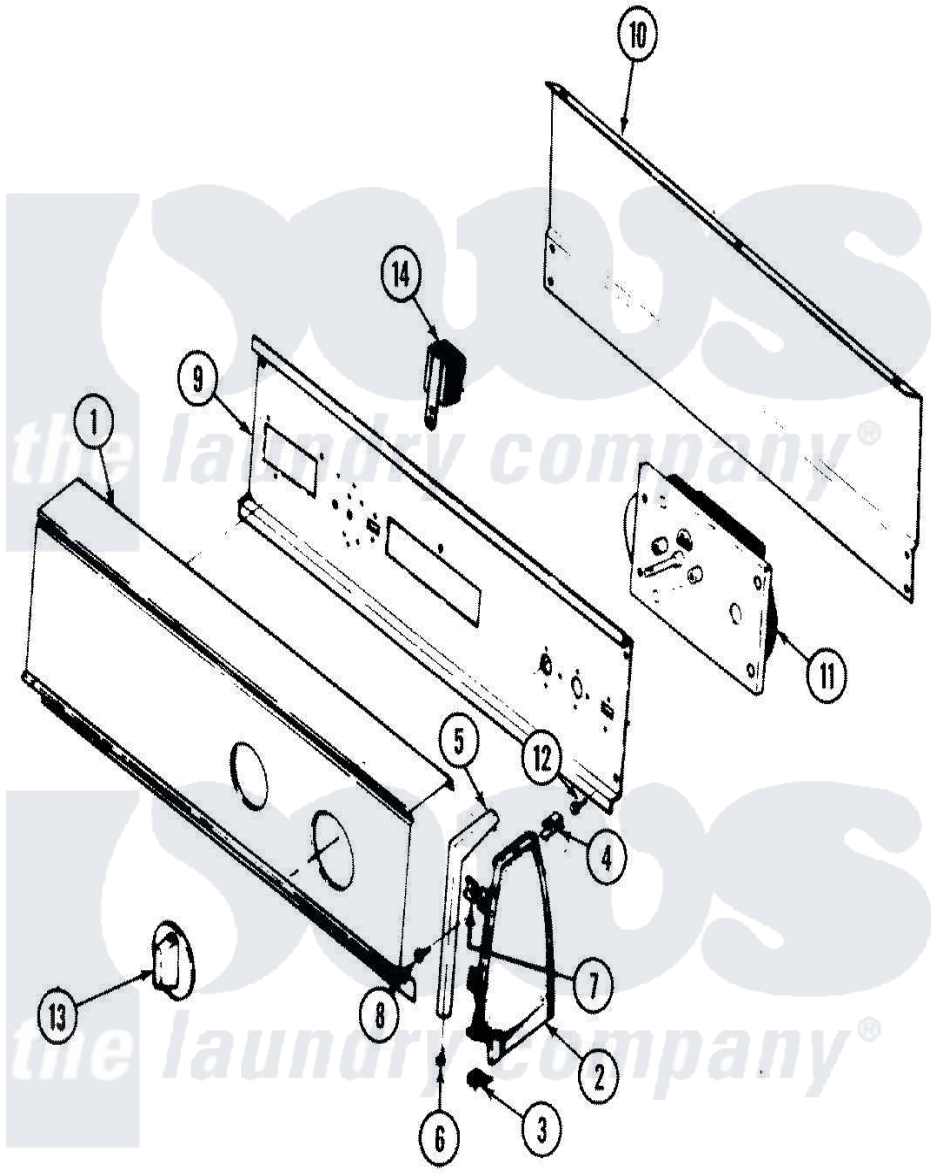

Magic Chef YE20JA25 02 - CONTROL PANEL (REV. C)

Magic Chef [Residential Magic Chef YE20JA25 Dryer Parts](#) Parts Diagram 02 - CONTROL PANEL (REV. C)
 Click on the part number to view part

Item	Original Part Number	Replaced By	Status	Part Description
1	53-1603		Not Available	CONTROL PANEL
2	25-7851			Speedclip, End Cap To Top
"	25-7649	910187		Screw
"	25-7697	25-2219		Screw
"	25-7702			Speedclip, End Cap To Control Panel
"	35-2487	21001451		Cap- End
"	35-2488	21001452		Cap- End
3	25-7697	25-2219		Screw
"	25-7851			Speedclip, End Cap To Top
4	25-7435	33002917		Screw, No.10-16
"	25-7852			Speedclip, Rr Shld To End Cap
5	53-0277		Not Available	TRIM, END CAP (RT)
"	53-0278		Not Available	TRIM, END CAP (LT)
6	25-7760			Screw
7	25-7702			Speedclip, End Cap To Control

7	25-1192		Panel
8	25-3092	90767	Screw, 8A X 3/8 HeX Washer Head Tapping
9	53-1676		Shield, Control
10	35-2688	21001460	Shield, Rear
11	53-1810		Timer
"	63-6743	31001484	Resistor Assembly
12	25-7435	33002917	Screw, No.10-16
13	53-1533	31001219	Knob Ski
14	63-6731	53-1639	Buzzer Assembly
"	25-3092	90767	Screw, 8A X 3/8 HeX Washer Head Tapping
"	53-1607-1	Not Available	MANUAL, USE & CARE
15	16000329	Not Available	GUIDE, QUICK REF. - MAGIC CHEF