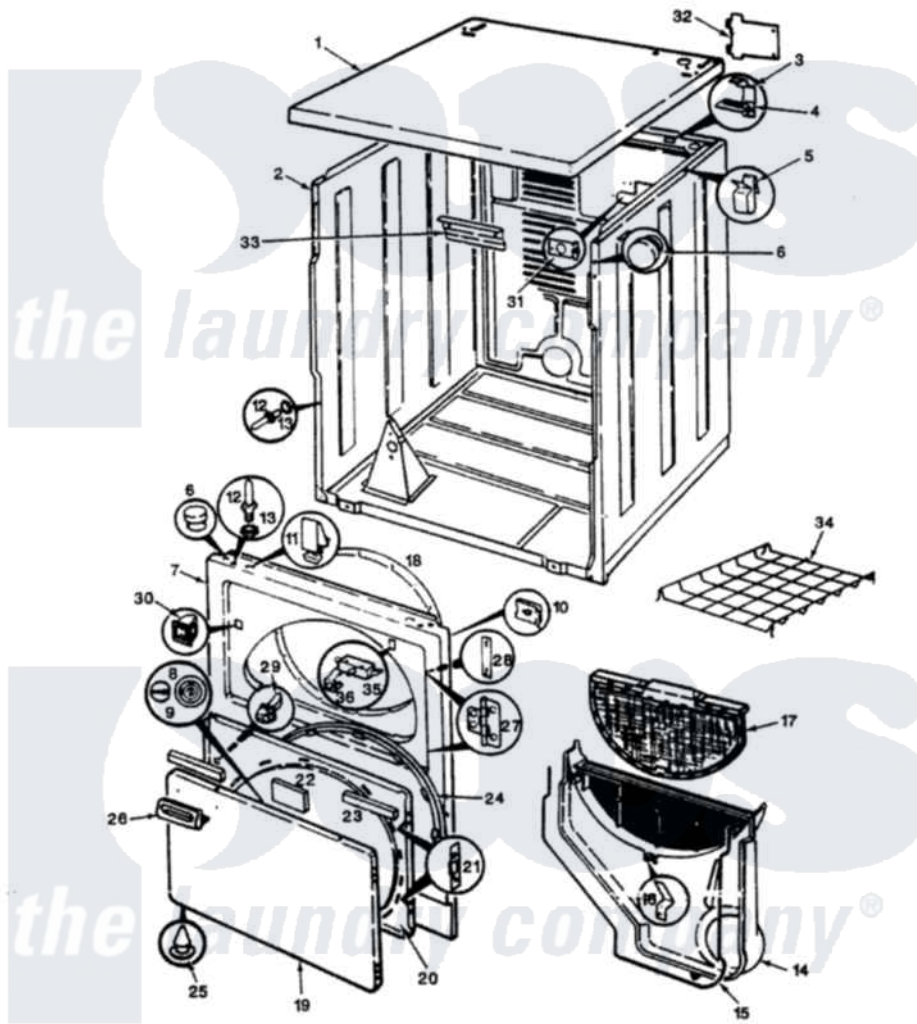

Magic Chef YE20JA25 04 - EXTERIOR (REV. A-B)

SECTION: EXTERIOR

MODEL: YE20(J*)25

Issue Date: 5/90

Magic Chef [Residential Magic Chef YE20JA25 Dryer Parts](#) Parts Diagram 04 - EXTERIOR (REV. A-B)

[Click on the part number to view part](#)

Item	Original Part Number	Replaced By	Status	Part Description
1	53-0314-24	53-2435-24		Top, Cabinet
"	53-1711-24	53-2435-24		Top, Cabinet
2	53-1644-24	31001715		Cabinet And Base Assembly
"	53-0160-24	31001715		Cabinet And Base Assembly
3	63-5712			Hinge, Cabinet Top
4	25-3092	90767		Screw, 8A X 3/8 HeX Washer Head Tapping
"	33-0930			Pad, Top Hinge
5	25-3034			Clip, Wiring
6	33-2653			Bumper, Cabinet
7	53-0726-24		Not Available	PANEL, FRONT (ALM)-ELECTRIC
8	W10124350		Not Available	NOT REQUIRED PART OR SEE NOTE
9	W10124350		Not Available	NOT REQUIRED PART OR SEE NOTE
10	25-7820	489478		Screw, 8 X 1/2
"	25-7817		Not Available	CLIP, U-TYPE