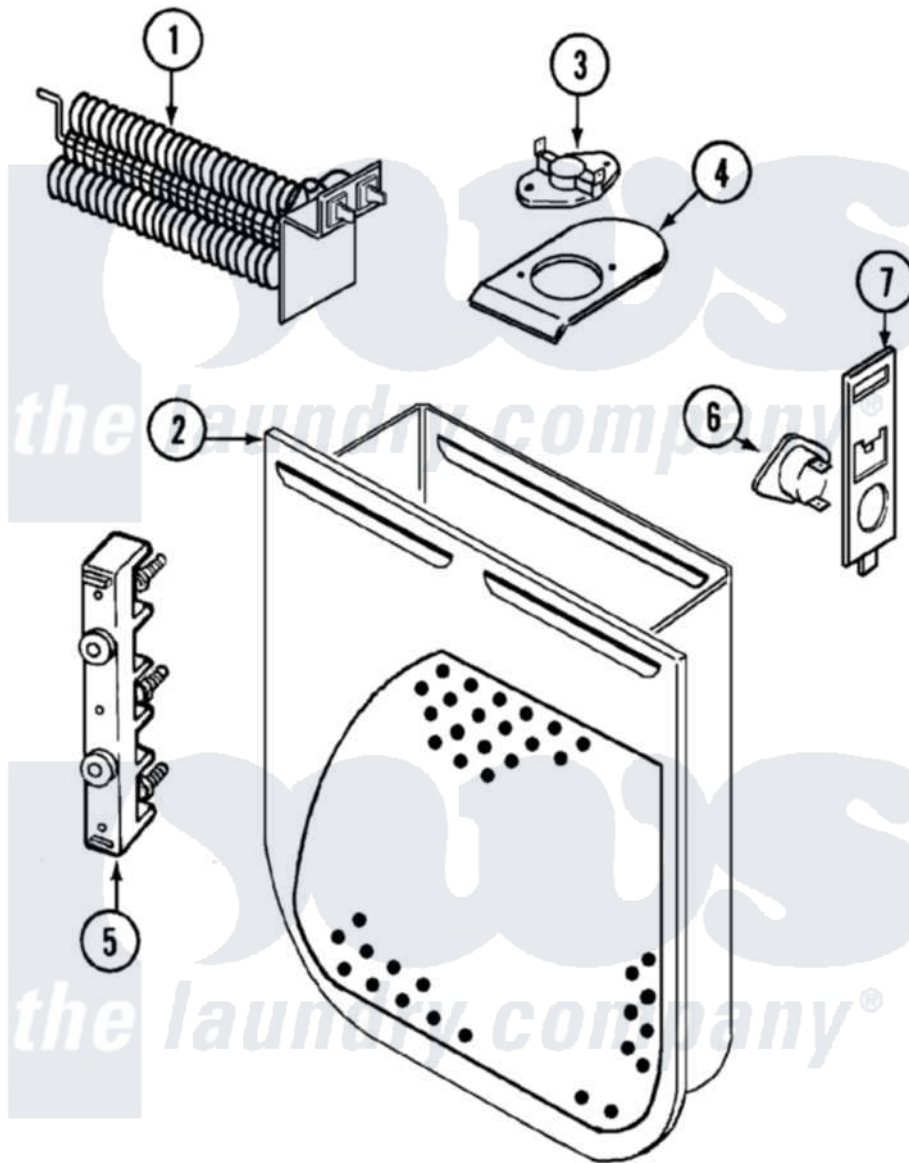

# Magic Chef YE20JA25 06 - HEATER (REV. C)

Magic Chef [Residential Magic Chef YE20JA25 Dryer Parts](#) Parts Diagram 06 - HEATER (REV. C)  
 Click on the part number to view part

Item	Original Part Number	Replaced By	Status	Part Description
1	<a href="#">25-7863</a>			Screw
"	53-0920	<a href="#">LA-1044</a>		Element
2	25-7819	<a href="#">M0217225</a>		Screw
"	<a href="#">53-1232</a>			Heater Housing Assembly
3	<a href="#">53-0771</a>			Thermostat, Hi-Limit
"	25-3083	<a href="#">212951</a>		Screw, No.6-32 X 1/4 Inch
4	<a href="#">53-0285</a>			Bracket, Thermostat
"	25-7741	<a href="#">W10116760</a>		Screw
5	53-0166	<a href="#">53-1518</a>		Block, Terminal
"	25-0027	<a href="#">112432</a>		Nut
"	25-6124		Not Available	NUT
"	25-3123		Not Available	WASHER, CUP
"	<a href="#">25-3122</a>			Washer, Flat
"	25-7803	<a href="#">3400074</a>		Screw
6	<a href="#">53-1182</a>			Fuse, Thermal
7	<a href="#">53-1181</a>			Bracket, Thermal Fuse