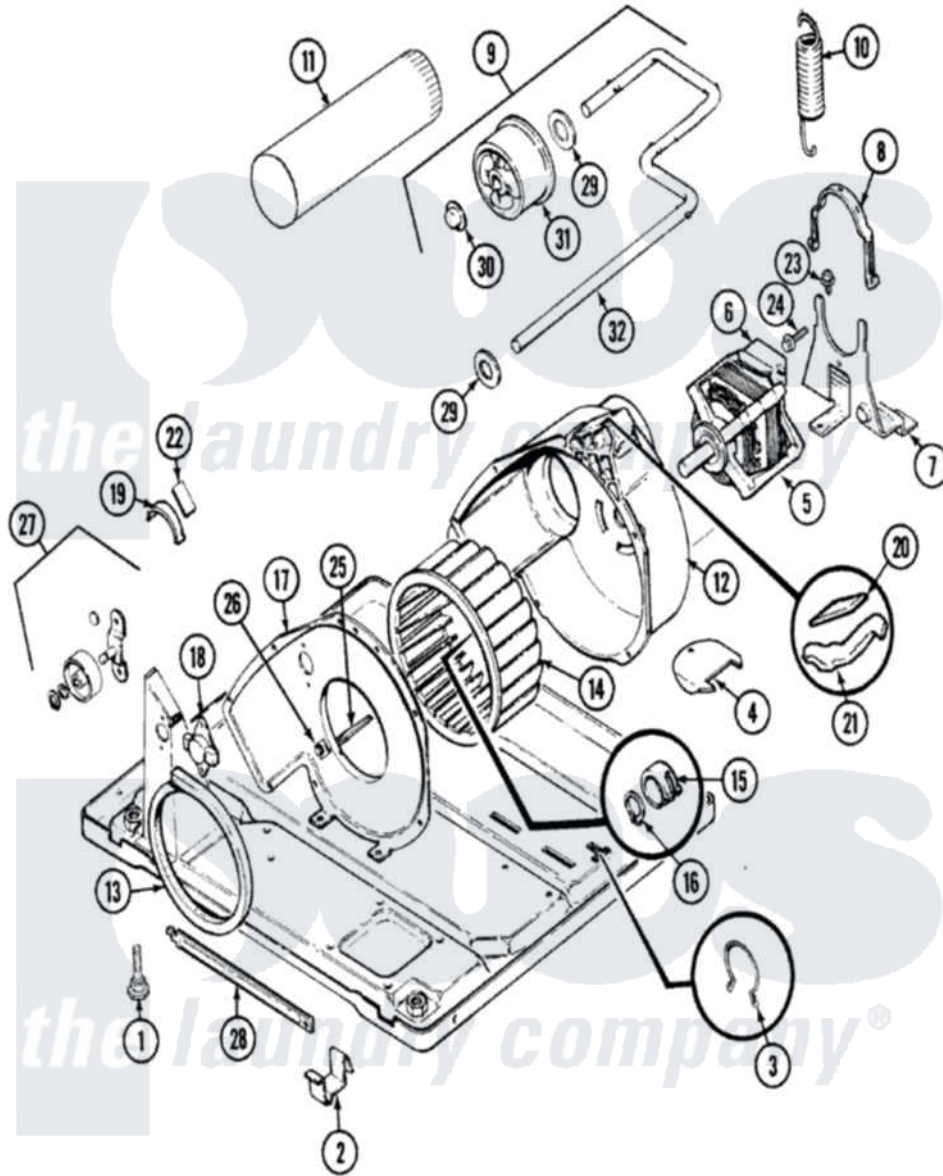

Magic Chef YE20JA25 07 - MOTOR & DRIVE (REV. C)

Magic Chef [Residential Magic Chef YE20JA25 Dryer Parts](#) Parts Diagram 07 - MOTOR & DRIVE (REV. C)
 Click on the part number to view part

Item	Original Part Number	Replaced By	Status	Part Description
0	53-2250	53-2287		Idler Assembly
1	63-5519		Not Available	LEG, LEVELING
2	53-0120			Clip, Front Panel
3	25-7027	16515		Clip
4	25-7741	W10116760		Screw
"	53-0153		Not Available	SHIELD, WIRING
5	53-1080	341241		Belt
"	53-2275	W10410996		Motor-Drive
6	53-0693	53-0332		Motor Switch
7	53-1932	31001570		Bracket, Motor
"	25-7811		Not Available	SCREW
8	53-0214	660658		Clamp, Motor Mounting 343481 685441
9	53-2287			Idler Assembly
10	53-2209	31001465		Spring, Idler
11	53-0134			Duct, Exhaust
"	25-2134	W10116760		Screw

12	53-1801		Housing, Blower
13	53-0203	12001324	Duct Kit, Collector
14	53-0106		Blower Wheel
15	25-7823	312967	Clamp, Blower Housing
16	25-7855		Ring, Retaining
17	25-7807	33002917	Screw, No.10-16
"	53-1934		Cover, Blower Housing
18	25-2134	W10116760	Screw
"	53-1107		Thermostat, Control
19	53-0185	31001470	Glide, Tumbler
"	LA-1006		Glide Kit, Tumbler
20	53-0724	31001356	Pad, Glide
21	53-0183	31001469	Glide, Tumbler
22	53-1684	31001356	Pad, Glide
"	LA-1008		Rr Roller Kit
23	25-7699	Not Available	STRAIN RELIEF
24	25-7674		Screw
25	53-1026		Guide, Vane Inlet
26	25-3457		Screw, Sems
27	LA-1007	12002126	Reinforcement Brace/Glide Kit
28	LA-2010	53-1625	Brace, Tumbler Support
29	25-7815		Washer
30	25-7957		Pushnut
31	53-1628	31001344	Pulley, Idler