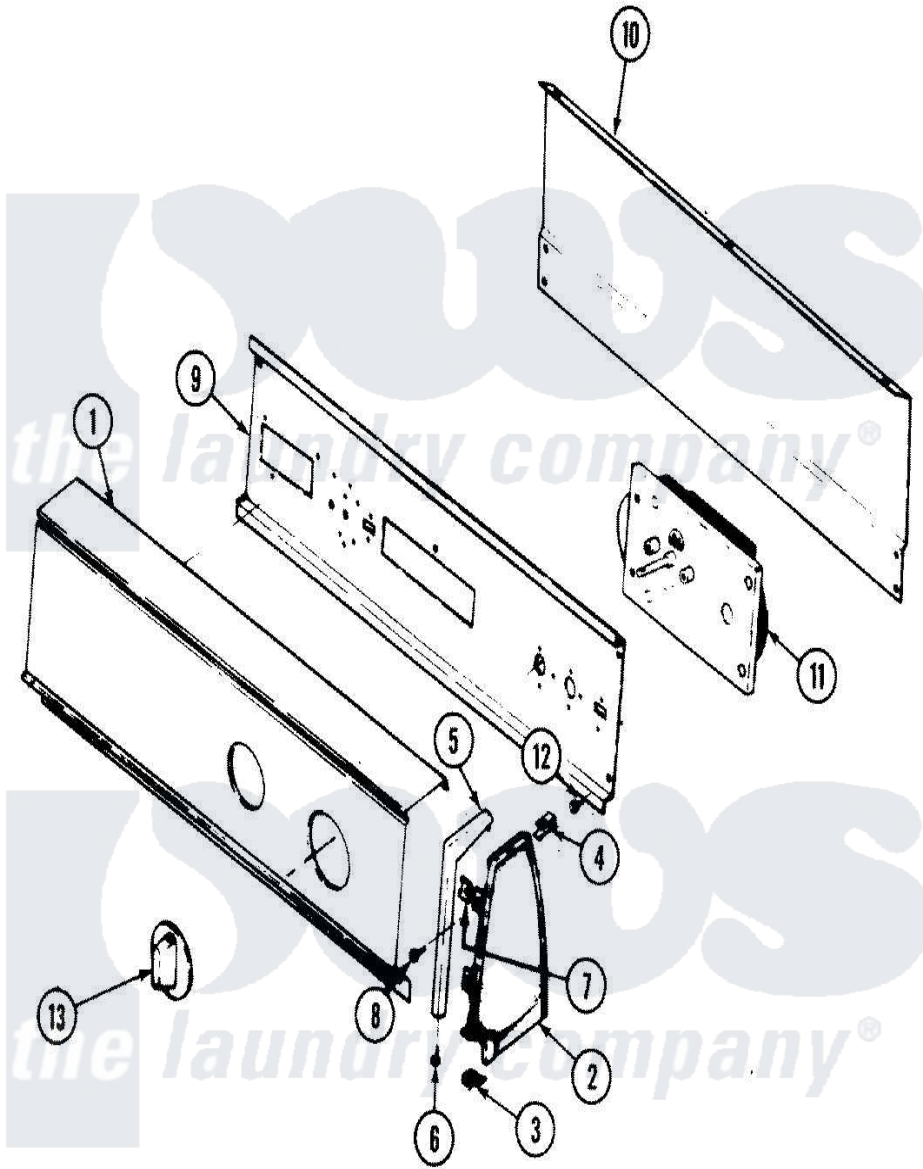

Magic Chef YE20JA2C 01 - CONTROL PANEL (REV. A-B)

Magic Chef [Residential Magic Chef YE20JA2C Dryer Parts](#) Parts Diagram 01 - CONTROL PANEL (REV. A-B)
 Click on the part number to view part

Item	Original Part Number	Replaced By	Status	Part Description
1	53-1890		Not Available	CONTROL PANEL
2	35-2488	21001452		Cap- End
"	25-7649	910187		Screw
"	25-7702			Speedclip, End Cap To Control Panel
"	35-2487	21001451		Cap- End
3	25-7697	25-2219		Screw
"	25-7851			Speedclip, End Cap To Top
4	25-7435	33002917		Screw, No.10-16
"	W10124350		Not Available	NOT REQUIRED PART OR SEE NOTE
5	53-0278		Not Available	TRIM, END CAP (LT)
"	53-0277		Not Available	TRIM, END CAP (RT)
6	25-7760			Screw
7	25-7025	25-7748		Clip
8	25-3092	90767		Screw, 8A X 3/8 HeX Washer Head Tapping

9	53-1676		Shield, Control
10	35-2688	21001460	Shield, Rear
11	63-6743	31001484	Resistor Assembly
"	53-0635		Not Available TIMER MOTOR
"	53-1303		Not Available TIMER
"	53-1758		Timer
12	25-7435	33002917	Screw, No.10-16
"	25-0205	216412	Screw, Bracket To Timer
13	53-1529	31001219	Knob Ski
"	25-3092	90767	Screw, 8A X 3/8 HeX Washer Head Tapping
14	53-1639		Buzzer Assembly
"	25-3092	90767	Screw, 8A X 3/8 HeX Washer Head Tapping
15	53-1906		Not Available MANUAL, USE & CARE