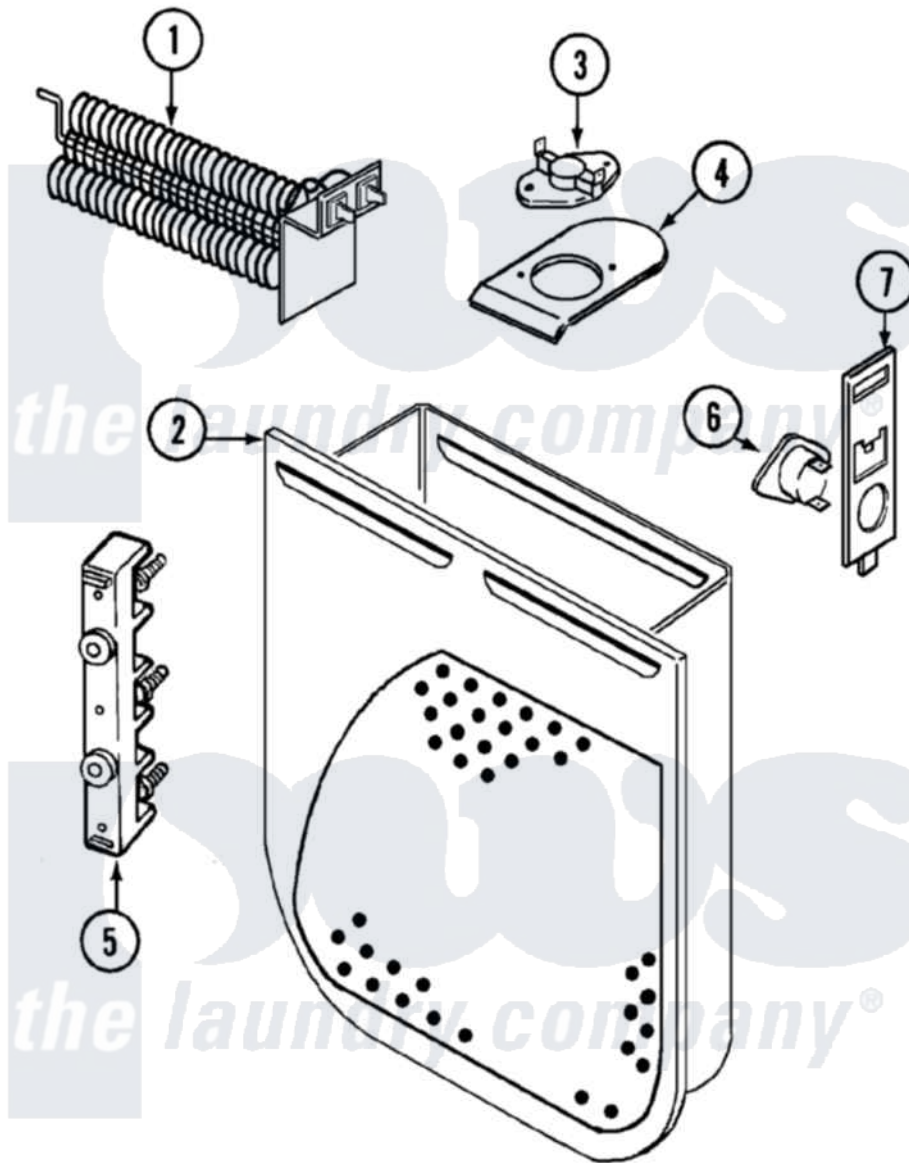

# Magic Chef YE20JA2C 02 - HEATER (REV. A-B)

Magic Chef [Residential Magic Chef YE20JA2C Dryer Parts](#) Parts Diagram 02 - HEATER (REV. A-B)  
 Click on the part number to view part

Item	Original Part Number	Replaced By	Status	Part Description
1	<a href="#">25-7863</a>			Screw
"	53-0920	<a href="#">LA-1044</a>		Element
2	25-7819	<a href="#">M0217225</a>		Screw
"	<a href="#">53-1232</a>			Heater Housing Assembly
3	<a href="#">53-1493</a>			Thermostat
"	25-3083	<a href="#">212951</a>		Screw, No.6-32 X 1/4 Inch
4	<a href="#">53-0285</a>			Bracket, Thermostat
"	25-7741	<a href="#">W10116760</a>		Screw
5	53-0166	<a href="#">53-1518</a>		Block, Terminal
"	25-0027	<a href="#">112432</a>		Nut
"	25-6124		Not Available	NUT
"	25-3123		Not Available	WASHER, CUP
"	<a href="#">25-3122</a>			Washer, Flat
"	25-7803	<a href="#">3400074</a>		Screw
6	<a href="#">LA-1053</a>			Fuse Kit, Thermal
7	<a href="#">53-1181</a>			Bracket, Thermal Fuse