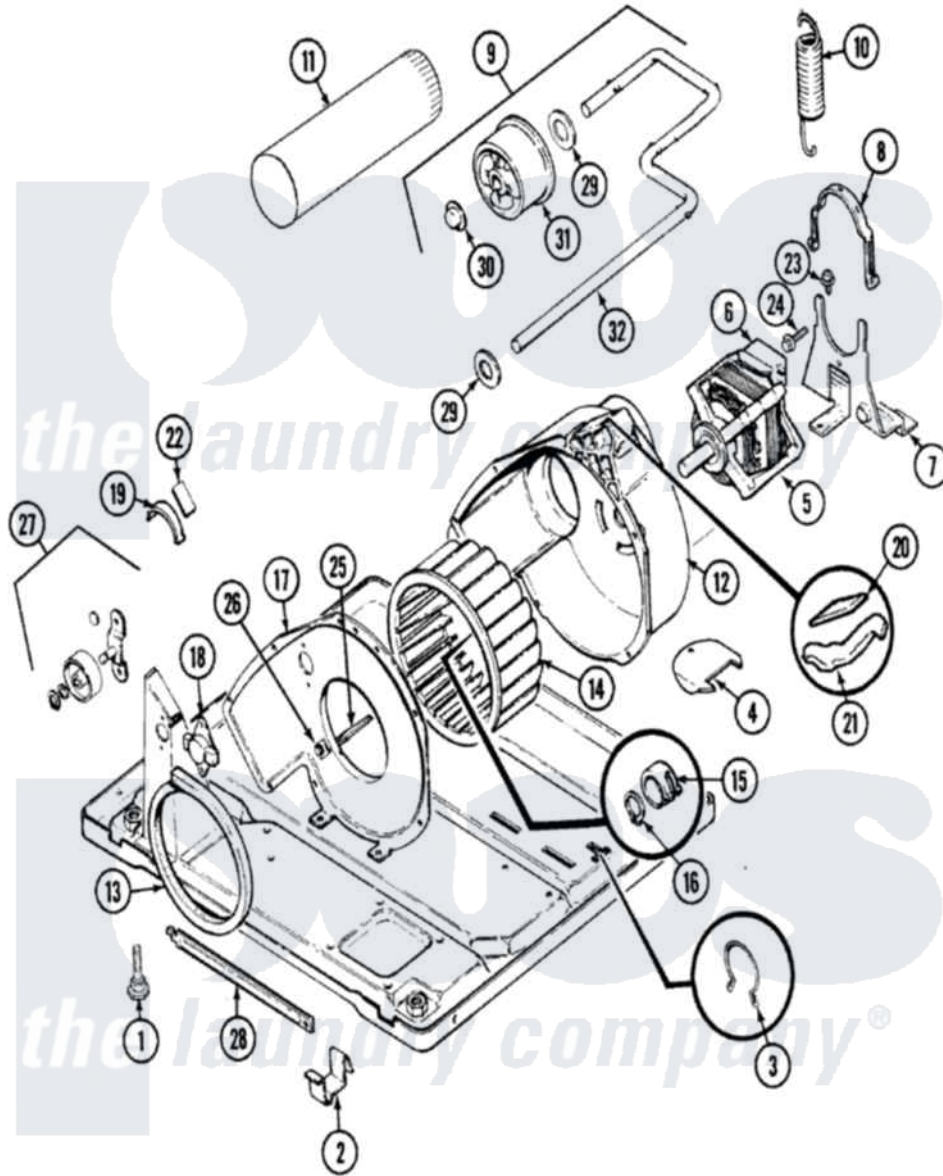

# Magic Chef YE20JA2C 03 - MOTOR & DRIVE (REV. A-B)

Magic Chef [Residential Magic Chef YE20JA2C Dryer Parts](#) Parts Diagram 03 - MOTOR & DRIVE (REV. A-B)  
 Click on the part number to view part

Item	Original Part Number	Replaced By	Status	Part Description
1	63-5519		Not Available	LEG, LEVELING
2	<a href="#">53-0120</a>			Clip, Front Panel
3	25-7027	<a href="#">16515</a>		Clip
4	25-7741	<a href="#">W10116760</a>		Screw
"	53-0153		Not Available	SHIELD, WIRING
5	53-1080	<a href="#">341241</a>		Belt
"	53-1041	<a href="#">LA-1004</a>		Motor Mtg. Kit
"	53-2275	<a href="#">W10410996</a>		Motor-Drive
"	<a href="#">LA-1004</a>			Motor Mtg. Kit
6	53-0693	<a href="#">53-0332</a>		Motor Switch
7	53-1932	<a href="#">31001570</a>		Bracket, Motor
"	53-0852		Not Available	MOTOR BRACKET
"	25-7811		Not Available	SCREW
8	53-0214	<a href="#">660658</a>		Clamp, Motor Mounting 343481 685441
9	<a href="#">53-2287</a>			Idler Assembly
"	53-0764	<a href="#">53-2366</a>		Idler Arm