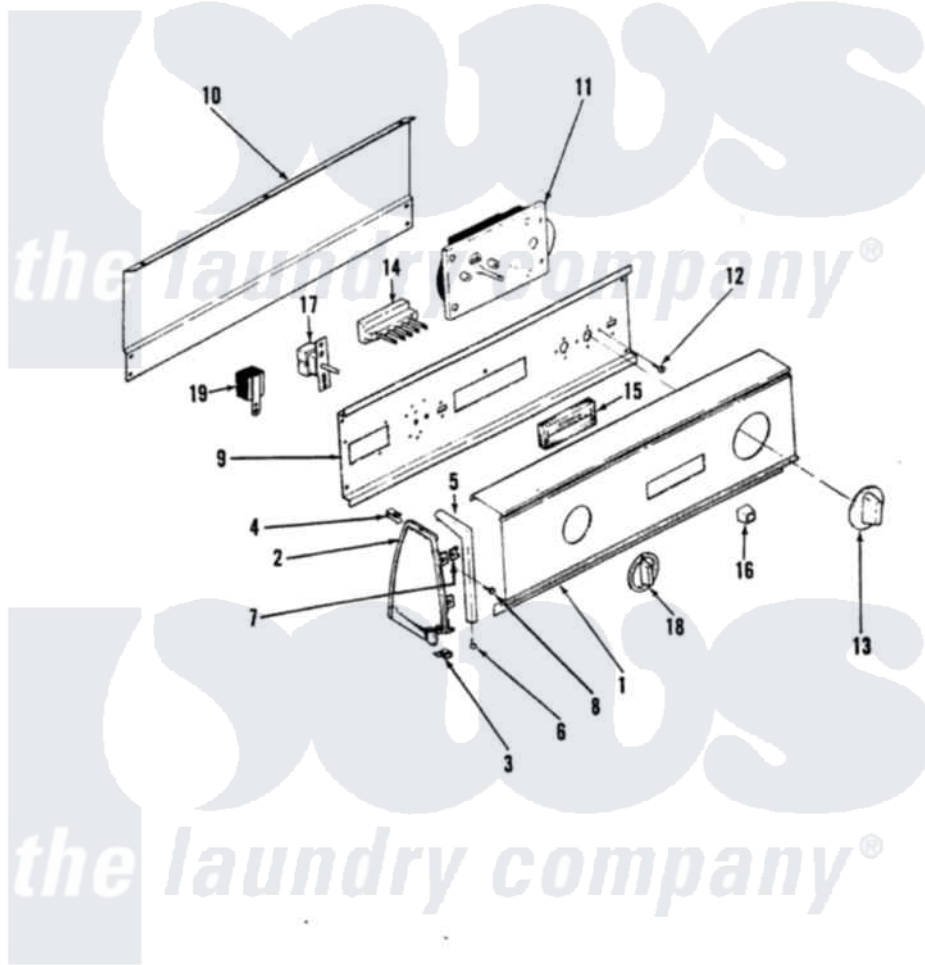

Magic Chef YE20JA4 01 - CONTROL PANEL (REV. A-D)

SECTION: BACKGUARD

MODEL: YE20JA4

Issue Date: 4/90

Magic Chef [Residential Magic Chef YE20JA4 Dryer Parts](#) Parts Diagram 01 - CONTROL PANEL (REV. A-D)

[Click on the part number to view part](#)

Item	Original Part Number	Replaced By	Status	Part Description
1	53-1275	53-1821		Control Panel
2	35-2488	21001452		Cap- End
"	25-7649	910187		Screw
"	25-7702			Speedclip, End Cap To Control Panel
"	35-2487	21001451		Cap- End
"	53-0264			RH Endcap
"	53-0265			LH Endcap
3	25-7697	25-2219		Screw
"	25-7851			Speedclip, End Cap To Top
4	25-7852			Speedclip, Rr Shld To End Cap
"	25-7435	33002917		Screw, No.10-16
5	53-0278		Not Available	TRIM, END CAP (LT)
"	53-0277		Not Available	TRIM, END CAP (RT)
6	25-7760			Screw
7	25-7435	33002917		Screw, No.10-16

8	25-3092	90767	Screw, 8A X 3/8 HeX Washer Head Tapping
9	53-0323	Not Available	CONTROL SHIELD
"	53-1678	Not Available	CONTROL SHIELD
10	35-2688	21001460	Shield, Rear
"	25-3457		Screw, Sems
"	53-0268	21001460	Shield, Rear
"	25-3457		Screw, Sems
11	53-1816	Not Available	TIMER
"	53-1300	Not Available	TIMER
"	63-6743	31001484	Resistor Assembly
12	63-5685	63-5613	Timer
"	25-0205	216412	Screw, Bracket To Timer
13	53-1529	31001219	Knob Ski
14	25-3092	90767	Screw, 8A X 3/8 HeX Washer Head Tapping
"	25-7712	Not Available	SCREW
"	33-6621	Not Available	BRACKET, SWITCH
"	53-1296		Switch
15	33-8541	Not Available	SWITCH PAD
16	35-2588	Not Available	PUSHBUTTON - BLACK
17	53-0346	53-1263	Rotary Switch
"	25-3092	90767	Screw, 8A X 3/8 HeX Washer Head Tapping
18	35-2185	21001283	Knob, Selector---Piq
19	63-6731	53-1639	Buzzer Assembly
"	25-3092	90767	Screw, 8A X 3/8 HeX Washer Head Tapping
20	53-1444	Not Available	MANUAL, USE & CARE