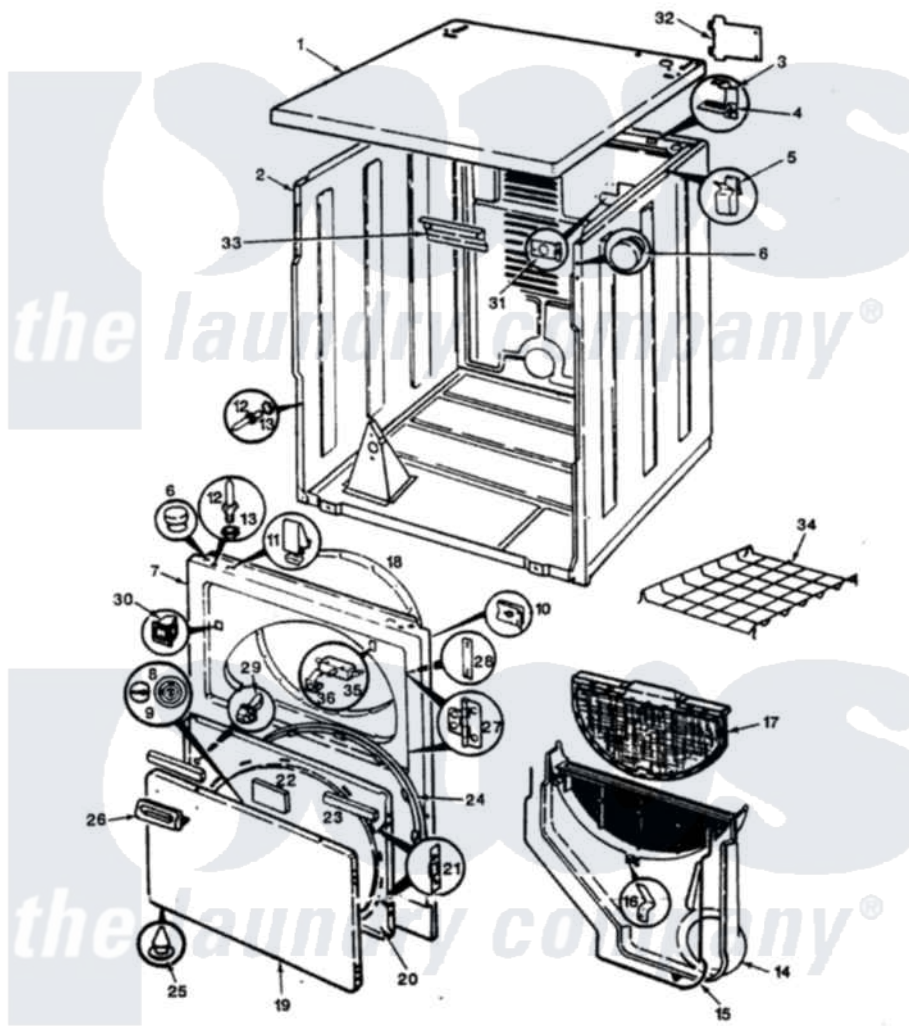

Magic Chef YE20JA4 03 - EXTERIOR (REV. A-D)

SECTION: EXTERIOR

MODEL: YE20JA4

Issue Date: 4/98

Magic Chef [Residential Magic Chef YE20JA4 Dryer Parts](#) Parts Diagram 03 - EXTERIOR (REV. A-D)

[Click on the part number to view part](#)

Item	Original Part Number	Replaced By	Status	Part Description
1	53-1711-24	53-2435-24		Top, Cabinet
"	53-0314-24	53-2435-24		Top, Cabinet
2	53-1644-24	31001715		Cabinet And Base Assembly
"	53-0160-24	31001715		Cabinet And Base Assembly
3	63-5712			Hinge, Cabinet Top
4	25-3092	90767		Screw, 8A X 3/8 HeX Washer Head Tapping
"	33-0930			Pad, Top Hinge
5	25-3034			Clip, Wiring
6	33-2653			Bumper, Cabinet
7	53-0726-24		Not Available	PANEL, FRONT (ALM)-ELECTRIC
8	W10124350		Not Available	NOT REQUIRED PART OR SEE NOTE
9	W10124350		Not Available	NOT REQUIRED PART OR SEE NOTE
10	25-7820	489478		Screw, 8 X 1/2
"	25-7817		Not Available	CLIP, U-TYPE