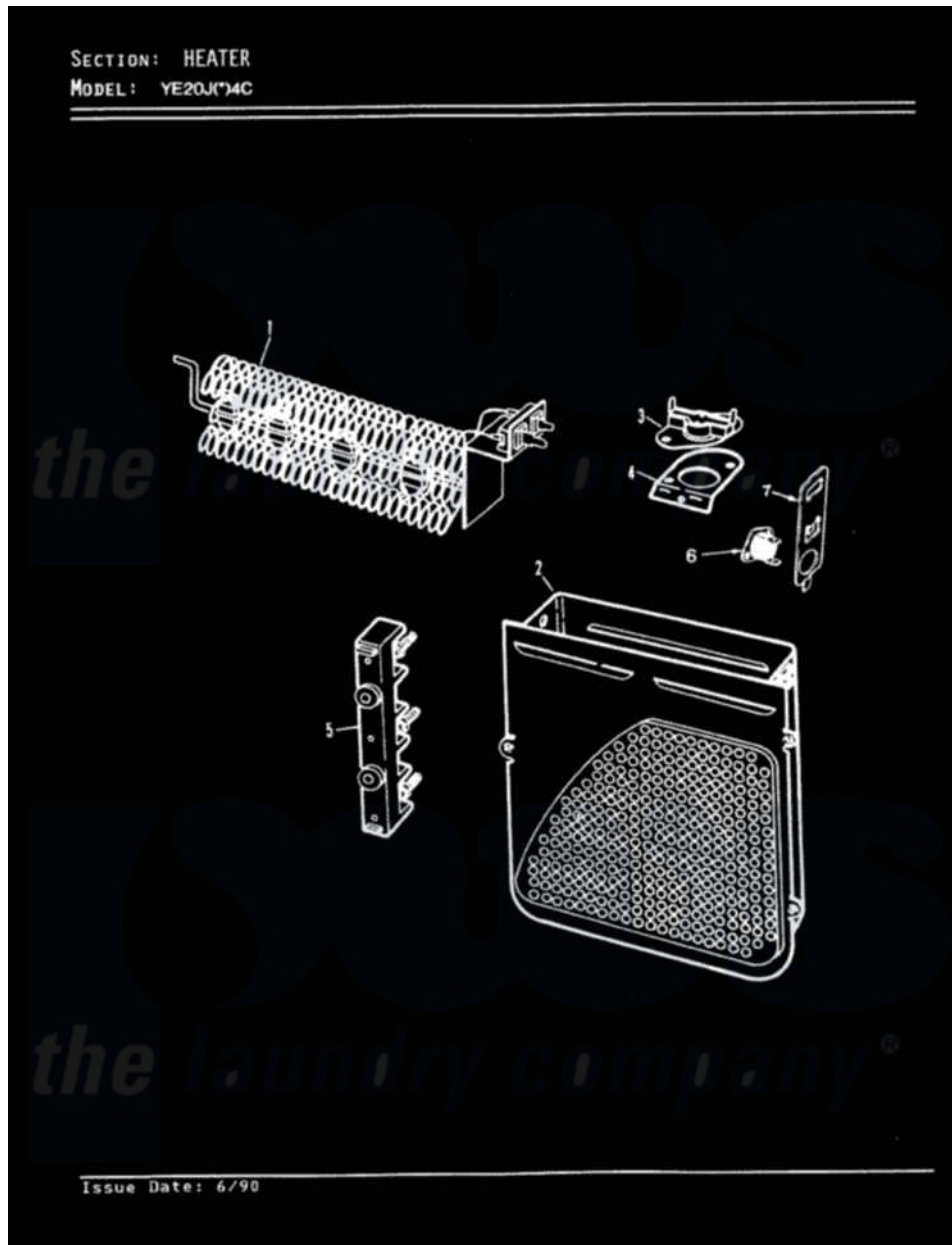

Magic Chef YE20JA4C 03 - HEATER

Magic Chef [Residential Magic Chef YE20JA4C Dryer Parts](#) Parts Diagram 03 - HEATER
 Click on the part number to view part

Item	Original Part Number	Replaced By	Status	Part Description
1	25-7863			Screw
"	53-0920	LA-1044		Element
2	25-7819	M0217225		Screw
"	53-1232			Heater Housing Assembly
3	53-1493			Thermostat
"	25-3083	212951		Screw, No.6-32 X 1/4 Inch
4	53-0285			Bracket, Thermostat
"	25-7741	W10116760		Screw
5	53-0166	53-1518		Block, Terminal
"	25-0027	112432		Nut
"	25-6124		Not Available	NUT
"	25-3123		Not Available	WASHER, CUP
"	25-3122			Washer, Flat
"	25-7803	3400074		Screw
6	LA-1053			Fuse Kit, Thermal
7	53-1181			Bracket, Thermal Fuse