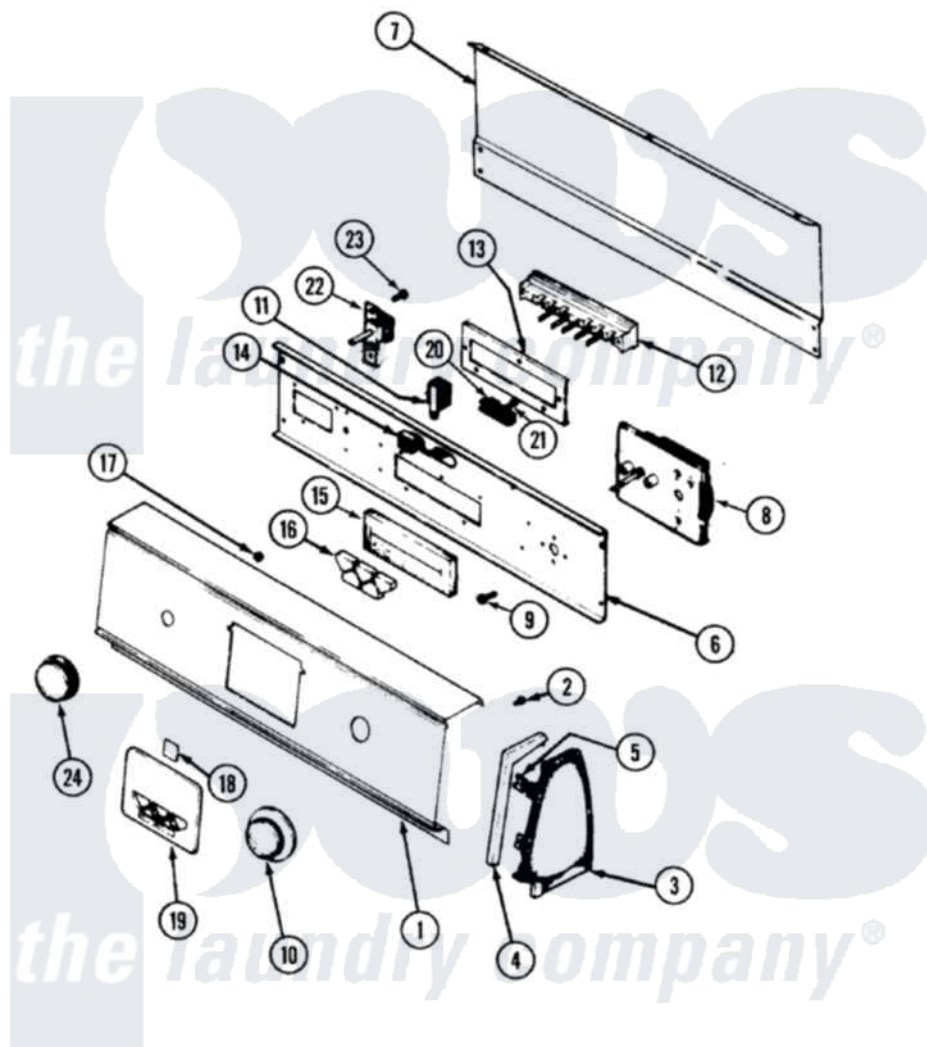

Magic Chef YE20JA5 01 - CONTROL PANEL

Magic Chef [Residential Magic Chef YE20JA5 Dryer Parts](#) Parts Diagram 01 - CONTROL PANEL
 Click on the part number to view part

Item	Original Part Number	Replaced By	Status	Part Description
1	53-1654		Not Available	CONTROL PANEL
2	25-7852			Speedclip, Rr Shld To End Cap
"	25-7435	33002917		Screw, No.10-16
"	25-3457			Screw, Sems
3	25-7649	910187		Screw
"	34-9487		Not Available	PLATE, REINFORCEMENT
"	25-7851			Speedclip, End Cap To Top
"	35-2487	21001451		Cap- End
"	35-2488	21001452		Cap- End
"	25-7697	25-2219		Screw
"	25-7702			Speedclip, End Cap To Control Panel
4	25-7760			Screw
"	53-0277		Not Available	TRIM, END CAP (RT)
"	53-0278		Not Available	TRIM, END CAP (LT)
5	25-3002	00767		Screw, 8A X 3/8 HeX Washer