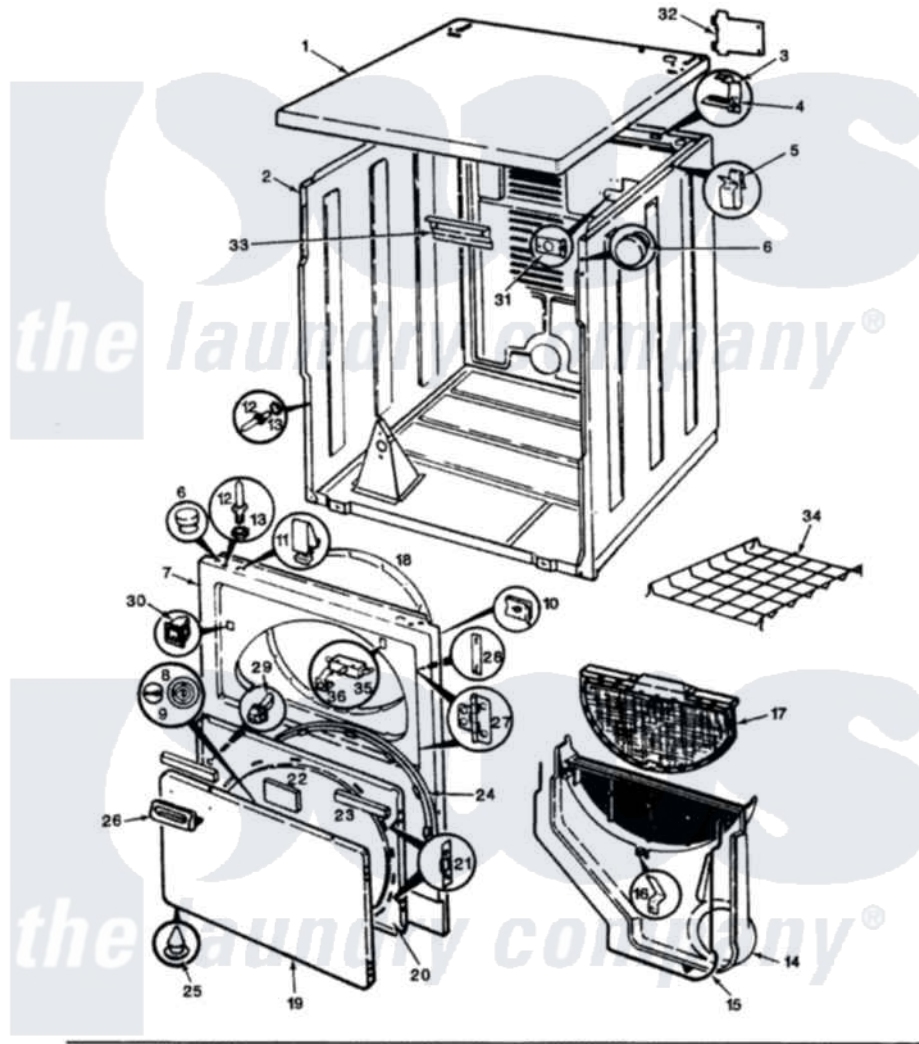

# Magic Chef YE20JA5 02 - EXTERIOR

SECTION: EXTERIOR  
MODEL: YE20JA-5

Issue Date: 8/90

Magic Chef [Residential Magic Chef YE20JA5 Dryer Parts](#) Parts Diagram 02 - EXTERIOR  
Click on the part number to view part

Item	Original Part Number	Replaced By	Status	Part Description
1	53-1711-24	<a href="#">53-2435-24</a>		Top, Cabinet
2	53-1644	<a href="#">31001714</a>		Cabinet And Base Assembly
"	53-0160-24	<a href="#">31001715</a>		Cabinet And Base Assembly
3	<a href="#">63-5712</a>			Hinge, Cabinet Top
4	<a href="#">33-0930</a>			Pad, Top Hinge
"	25-3092	<a href="#">90767</a>		Screw, 8A X 3/8 HeX Washer Head Tapping
5	<a href="#">25-3034</a>			Clip, Wiring
6	<a href="#">33-2653</a>			Bumper, Cabinet
7	53-0726-24		Not Available	PANEL, FRONT (ALM)-ELECTRIC
8	W10124350		Not Available	NOT REQUIRED PART OR SEE NOTE
9	W10124350		Not Available	NOT REQUIRED PART OR SEE NOTE
10	25-7820	<a href="#">489478</a>		Screw, 8 X 1/2
"	25-7817		Not Available	CLIP, U-TYPE
11	<a href="#">25-7220</a>			Clip, Cabinet Top