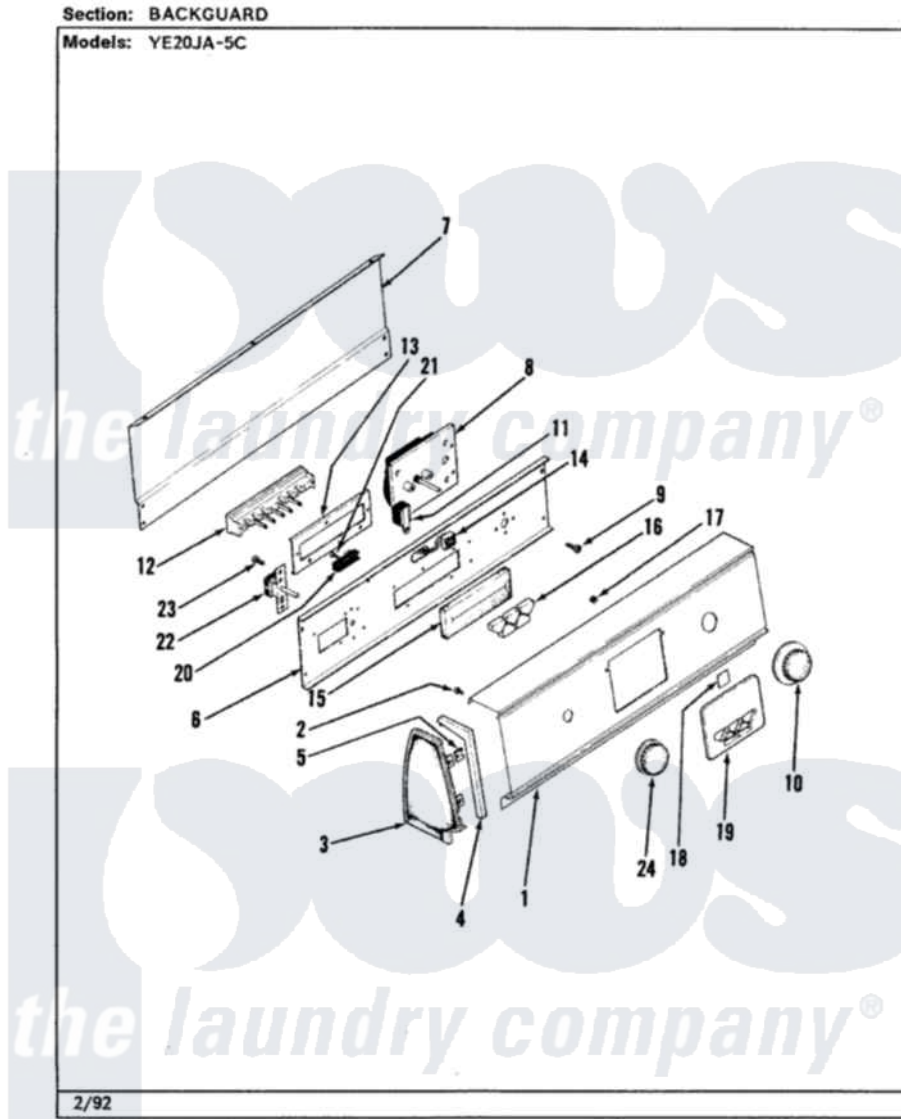

# Magic Chef YE20JA5C 01 - CONTROL PANEL (YE20JA5C)(REV. A)

Magic Chef [Residential Magic Chef YE20JA5C Dryer Parts](#) Parts Diagram 01 - CONTROL PANEL (YE20JA5C)(REV. A)  
Click on the part number to view part

Item	Original Part Number	Replaced By	Status	Part Description
1	53-1819		Not Available	CONTROL PANEL
2	<a href="#">25-7852</a>			Speedclip, Rr Shld To End Cap
"	25-7435	<a href="#">33002917</a>		Screw, No.10-16
"	<a href="#">25-3457</a>			Screw, Sems
3	25-7649	<a href="#">910187</a>		Screw
"	34-9487		Not Available	PLATE, REINFORCEMENT
"	<a href="#">25-7851</a>			Speedclip, End Cap To Top
"	35-2487	<a href="#">21001451</a>		Cap- End
"	35-2488	<a href="#">21001452</a>		Cap- End
"	25-7697	<a href="#">25-2219</a>		Screw
"	<a href="#">25-7702</a>			Speedclip, End Cap To Control Panel
4	53-0277		Not Available	TRIM, END CAP (RT)
"	<a href="#">25-7760</a>			Screw
"	53-0278		Not Available	TRIM, END CAP (LT)
5	25-3002	<a href="#">00767</a>		Screw, 8A X 3/8 HeX Washer