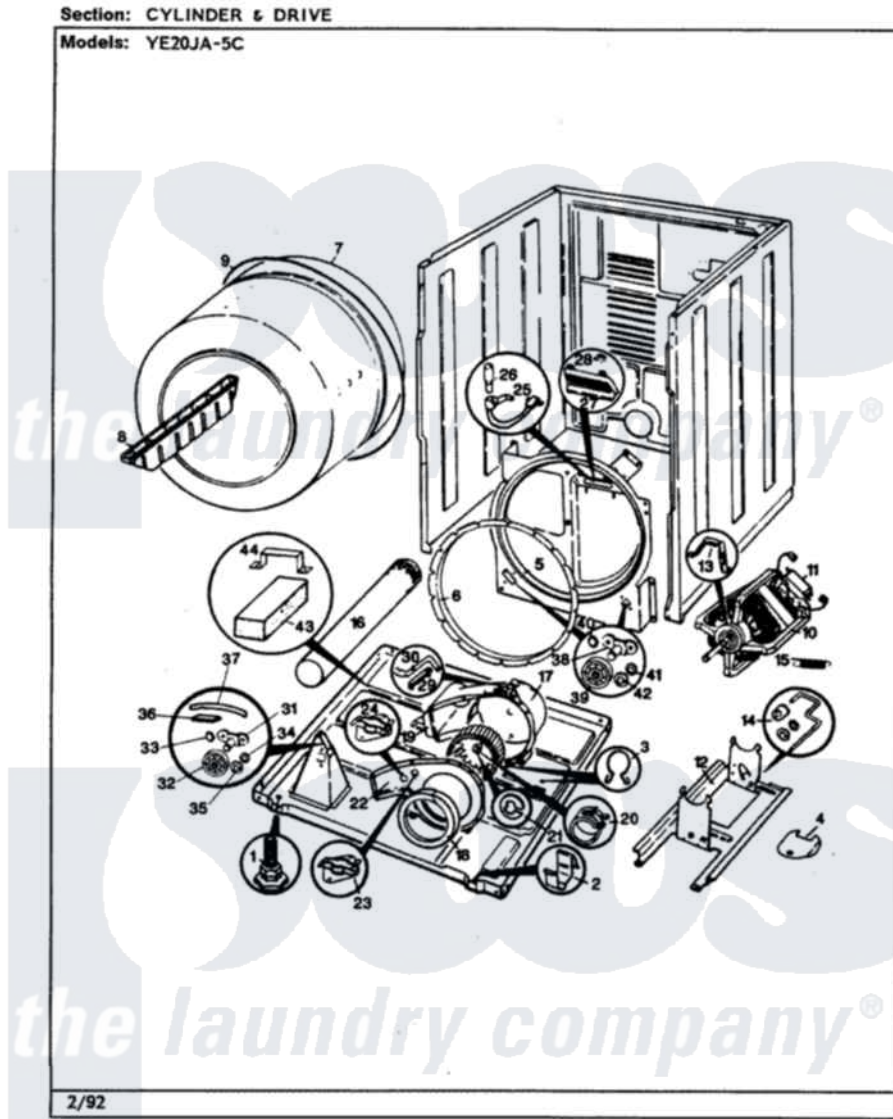

# Magic Chef YE20JA5C 02 - CYLINDER & DRIVE (YE20JA5C)(REV. A)

Magic Chef [Residential Magic Chef YE20JA5C Dryer Parts](#) Parts Diagram 02 - CYLINDER & DRIVE (YE20JA5C)(REV. A)

[Click on the part number to view part](#)

Item	Original Part Number	Replaced By	Status	Part Description
1	63-5519		Not Available	LEG, LEVELING
2	<a href="#">53-0120</a>			Clip, Front Panel
3	25-7027	<a href="#">16515</a>		Clip
4	53-0153		Not Available	SHIELD, WIRING
"	25-7741	<a href="#">W10116760</a>		Screw
5	25-7733	<a href="#">681414</a>		Screw, 10AB X 1/2
"	<a href="#">LA-1054</a>			Dryer Bulkhead Kit
6	53-0282	<a href="#">31001637</a>		Seal Assembly, Cylinder Front
7	<a href="#">53-1250</a>			Cylinder
"	<a href="#">53-1625</a>			Brace, Tumbler Support
8	Y02100002		Not Available	BAFFLE (WHT)
"	25-7759	<a href="#">3196164</a>		Screw
9	53-1589	<a href="#">341241</a>		Belt
10	53-2275	<a href="#">W10410996</a>		Motor-Drve
"	<a href="#">LA-1004</a>			Motor Mtg. Kit
11	53-0693	<a href="#">53-0332</a>		Motor Switch