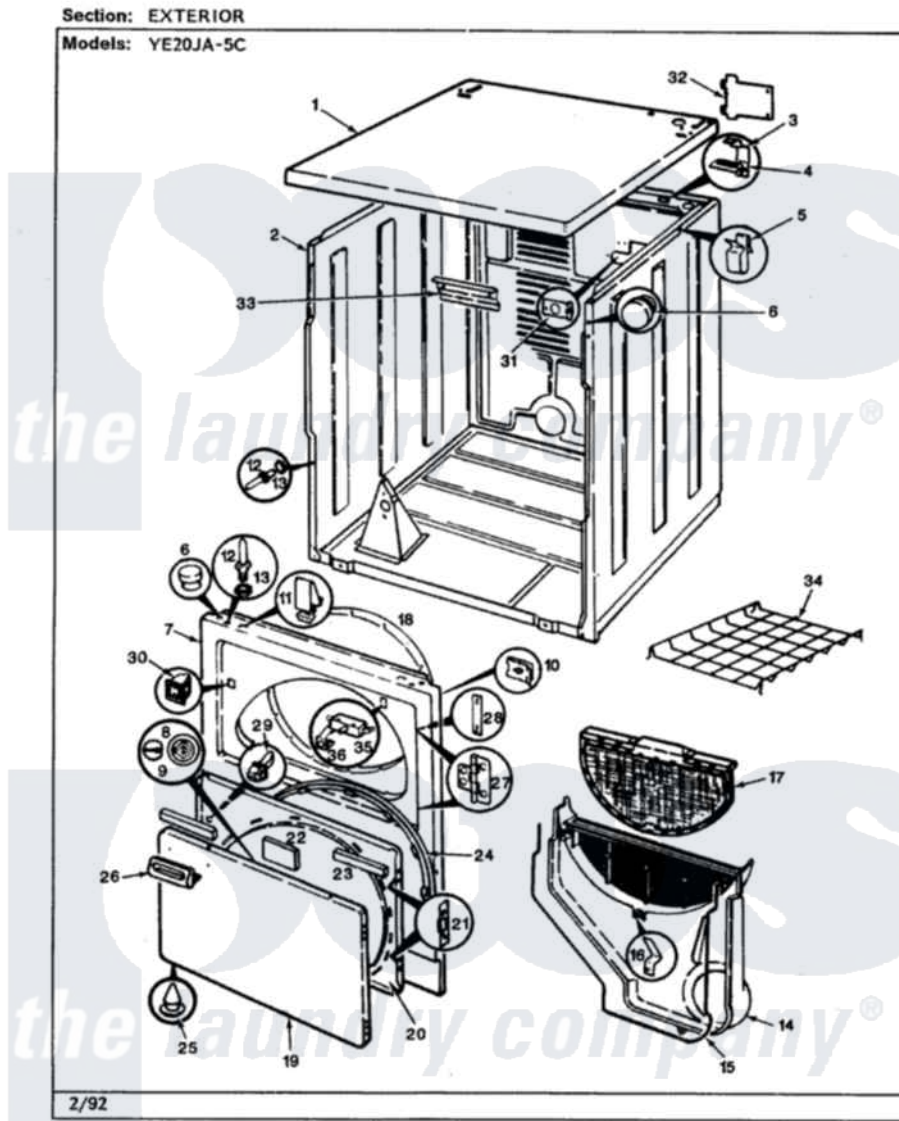

Magic Chef YE20JA5C 03 - EXTERIOR (YE20JA5C)(REV. A)

Magic Chef Residential Magic Chef YE20JA5C Dryer Parts Parts Diagram 03 - EXTERIOR (YE20JA5C)(REV. A)
 Click on the part number to view part

Item	Original Part Number	Replaced By	Status	Part Description
1	53-1711-24	53-2435-24		Top, Cabinet
2	53-0687-24	31001715		Cabinet And Base Assembly
3	63-5712			Hinge, Cabinet Top
4	33-0930			Pad, Top Hinge
"	25-3092	90767		Screw, 8A X 3/8 HeX Washer Head Tapping
5	25-3034			Clip, Wiring
6	33-2653			Bumper, Cabinet
7	53-0726-24		Not Available	PANEL, FRONT (ALM)-ELECTRIC
8	W10124350		Not Available	NOT REQUIRED PART OR SEE NOTE
9	W10124350		Not Available	NOT REQUIRED PART OR SEE NOTE
10	25-7820	489478		Screw, 8 X 1/2
"	25-7817		Not Available	CLIP, U-TYPE
11	25-7220			Clip, Cabinet Top
12	63-6148	53-0643		Pin, Locator

13	53-0200		Sleeve, Locator Pin
"	25-0224	3400029	Nut, Adapter Plate
14	53-1299	12001324	Duct Kit, Collector
"	25-7810	415013-35	Screw
15	53-0204		Seal
16	53-0123		Clip
17	53-0918		Filter, Lint
18	53-0282	31001637	Seal Assembly, Cylinder Front
19	53-0154-24		Panel, Outer Door
20	53-0912	Not Available	PANEL, INNER DOOR (WHT)
21	53-0119		Clip, Hinge
22	53-0251	53-1490	Door Pad
23	53-0252	53-1491	Door Pad
24	25-7770	3196169	Screw, Element
"	53-0112	31001529	Seal, Door
25	25-3534	25-7889	Plug Button
26	53-0928	53-0927	Handle, Door
"	25-7810	415013-35	Screw
27	53-0122	53-1492	Hinge, Dryer Door
28	25-7809		Screw, No.6-20 1/2 Flthd Torx
"	LA-1003		Door Catch Kit
"	53-0121	Not Available	TWIN NUT
29	73-0033	LA-1003	Door Catch Kit
30	53-0187	LA-1003	Door Catch Kit
31	25-7828	489483	Screw 10-32 X 1/2
"	53-0135	Not Available	SUPPORT, POWER CORD
32	25-7857	90767	Screw, 8A X 3/8 HeX Washer Head Tapping
"	53-0284		Cover, Terminal
33	25-3457		Screw, Sems
"	53-0133		Shield, Heat
34	LA-1005		Switch Kit
"	53-0772	21001495	Rack, Drying
35	53-0148		Switch, Door
36	63-5990	31001319	Clip, Switch