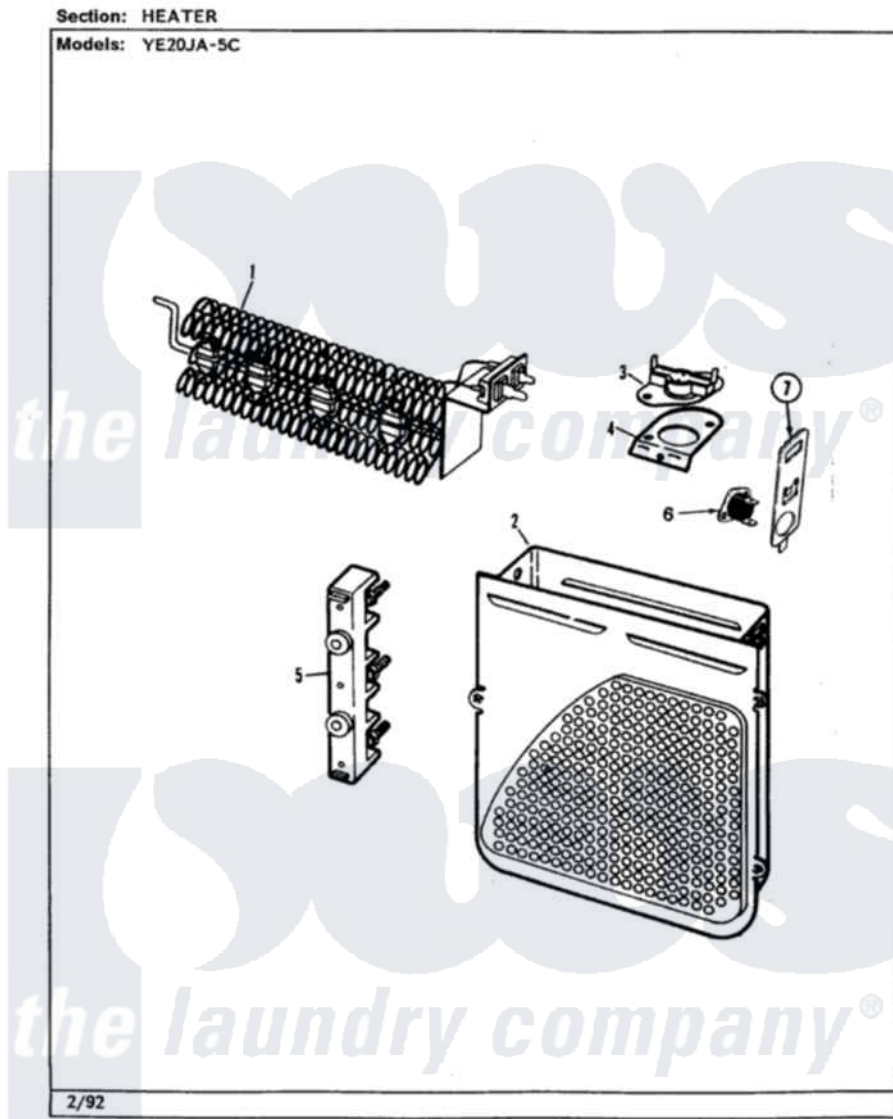

Magic Chef YE20JA5C 04 - HEATER (YE20JA5C)(REV. A)

Magic Chef [Residential Magic Chef YE20JA5C Dryer Parts](#) Parts Diagram 04 - HEATER (YE20JA5C)(REV. A)
Click on the part number to view part

Item	Original Part Number	Replaced By	Status	Part Description
1	25-7863			Screw
"	53-0920	LA-1044		Element
2	25-7819	M0217225		Screw
"	53-1232			Heater Housing Assembly
3	53-1493			Thermostat
"	25-3083	212951		Screw, No.6-32 X 1/4 Inch
4	53-0285			Bracket, Thermostat
"	25-7741	W10116760		Screw
5	35-2257	7401P037-60		Block, Terminal
"	25-0027	112432		Nut
"	25-6124		Not Available	NUT
"	25-3123		Not Available	WASHER, CUP
"	25-3122			Washer, Flat
"	25-7803	3400074		Screw
6	LA-1053			Fuse Kit, Thermal
7	53-1181			Bracket, Thermal Fuse