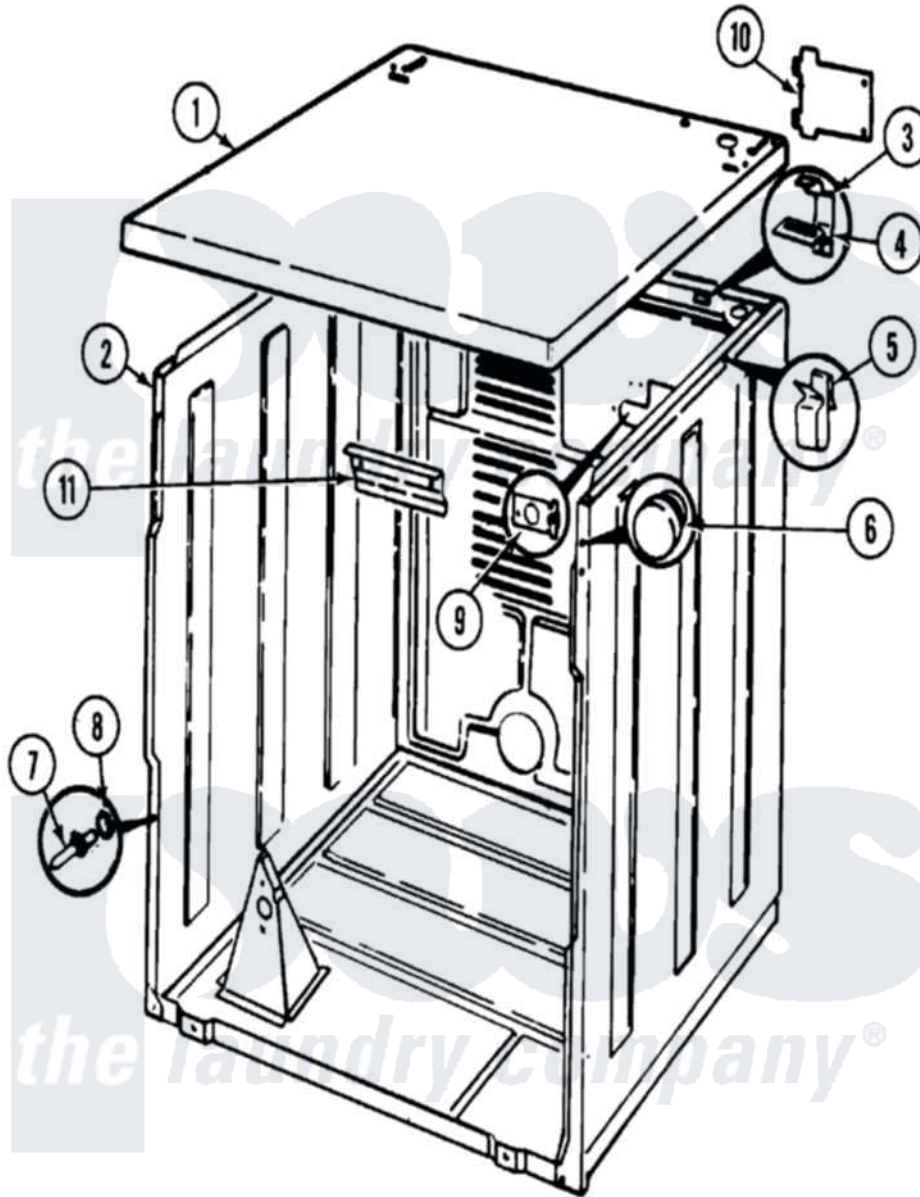

Magic Chef YE20JN1 01 - CABINET (REV. A-C)

Magic Chef [Residential Magic Chef YE20JN1 Dryer Parts](#) Parts Diagram 01 - CABINET (REV. A-C)
 Click on the part number to view part

Item	Original Part Number	Replaced By	Status	Part Description
1	53-1711		Not Available	CABINET TOP (DRYER)
2	53-1644	31001714		Cabinet And Base Assembly
3	63-5712			Hinge, Cabinet Top
4	33-0930			Pad, Top Hinge
"	25-3092	90767		Screw, 8A X 3/8 HeX Washer Head Tapping
5	25-3034			Clip, Wiring
6	33-2653			Bumper, Cabinet
7	63-6148	53-0643		Pin, Locator
8	53-0200			Sleeve, Locator Pin
"	25-0224	3400029		Nut, Adapter Plate
9	53-0135		Not Available	SUPPORT, POWER CORD
10	53-0284			Cover, Terminal
"	25-7857	90767		Screw, 8A X 3/8 HeX Washer Head Tapping
11	53-0133			Shield, Heat
"	25-3457			Screw, Sems