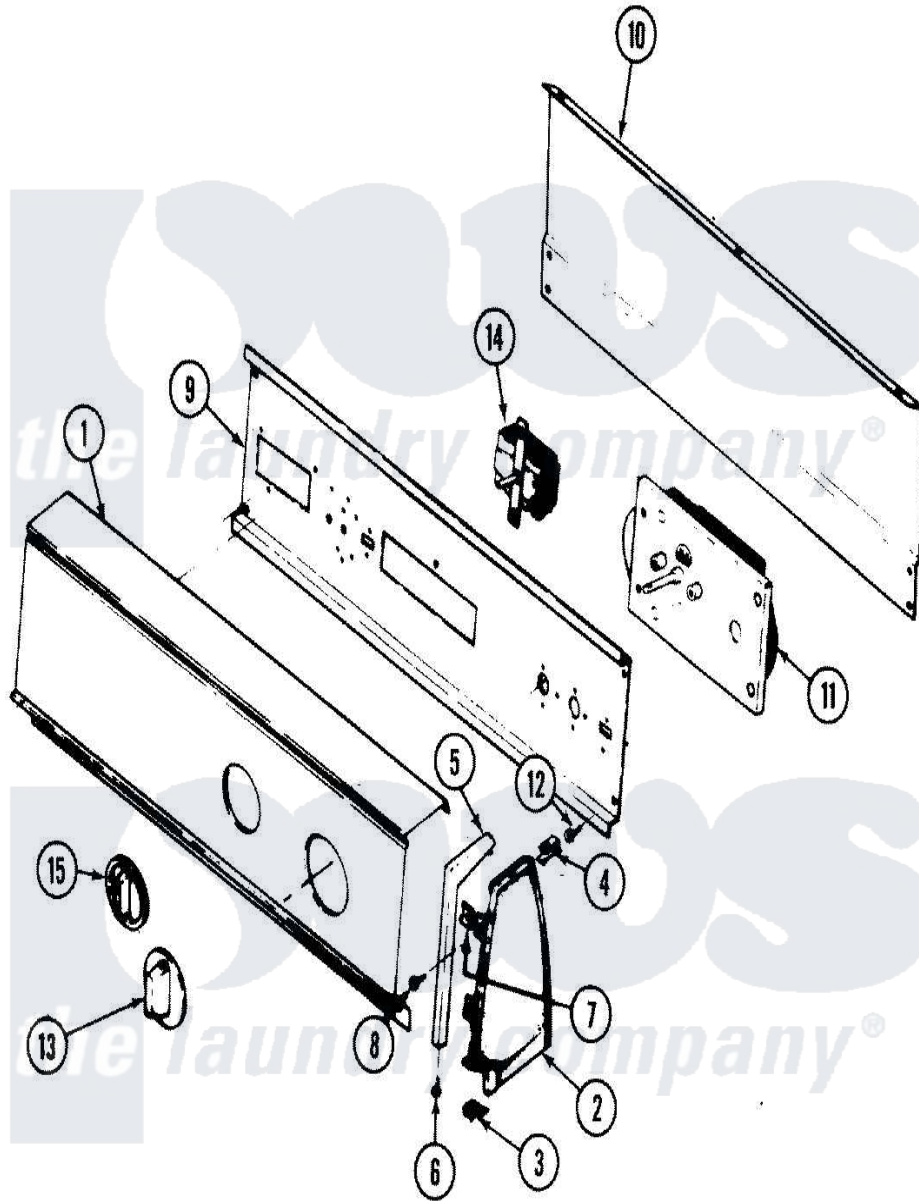

Magic Chef YE20JN1 02 - CONTROL PANEL (REV. A-C)

Magic Chef [Residential Magic Chef YE20JN1 Dryer Parts](#) Parts Diagram 02 - CONTROL PANEL (REV. A-C)
 Click on the part number to view part

Item	Original Part Number	Replaced By	Status	Part Description
1	53-1277		Not Available	CONTROL PANEL
2	35-2487	21001451		Cap- End
"	25-7649	910187		Screw
"	25-7702			Speedclip, End Cap To Control Panel
"	35-2488	21001452		Cap- End
3	25-7697	25-2219		Screw
"	25-7851			Speedclip, End Cap To Top
4	25-7435	33002917		Screw, No.10-16
"	W10124350		Not Available	NOT REQUIRED PART OR SEE NOTE
5	53-0278		Not Available	TRIM, END CAP (LT)
"	53-0277		Not Available	TRIM, END CAP (RT)
6	25-7760			Screw
7	25-7702			Speedclip, End Cap To Control Panel
8	25-3092	90767		Screw, 8A X 3/8 HeX Washer Head Tapping

9	53-1676		Shield, Control
10	35-2688	21001460	Shield, Rear
11	53-1803		Timer
"	63-6743	31001484	Resistor Assembly
"	53-0635		Not Available
"	53-1547		TIMER MOTOR
"	53-1547		Timer
12	25-0205	216412	Screw, Bracket To Timer
"	25-7435	33002917	Screw, No.10-16
13	25-3092	90767	Screw, 8A X 3/8 HeX Washer Head Tapping
"	53-1529	31001219	Knob Ski
14	53-1267	53-0456	Switch, Selector
"	25-3092	90767	Screw, 8A X 3/8 HeX Washer Head Tapping
"	53-1639		Buzzer Assembly
15	35-2185	21001283	Knob, Selector---Piq
"	16000329		Not Available
"	53-1900		Not Available
			GUIDE, QUICK REF. - MAGIC CHEF
			MANUAL, USE & CARE