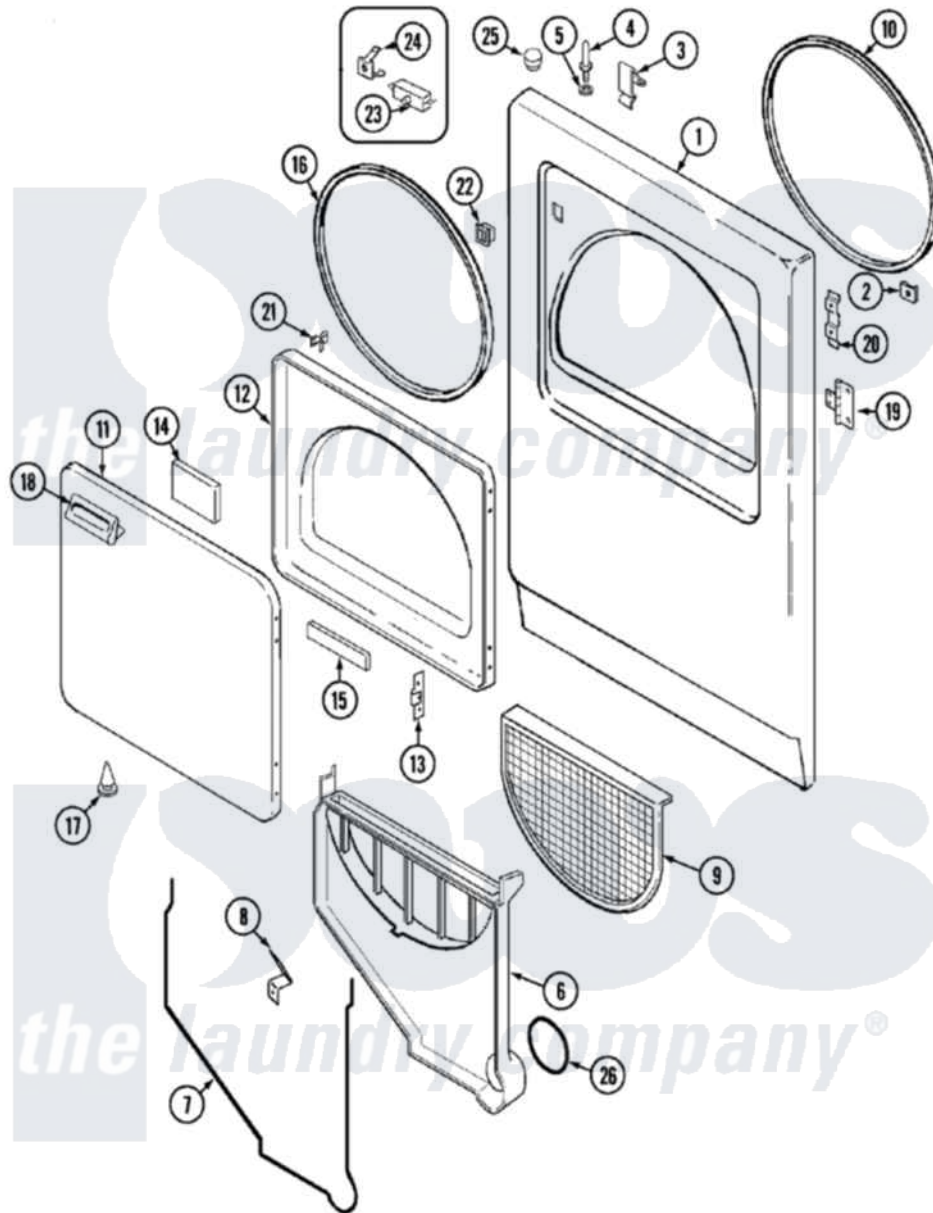

Magic Chef YE20JN1 03 - DOOR (REV. A-C)

Magic Chef [Residential Magic Chef YE20JN1 Dryer Parts](#) Parts Diagram 03 - DOOR (REV. A-C)
 Click on the part number to view part

Item	Original Part Number	Replaced By	Status	Part Description
1	53-0726	31001771		Panel, Front
2	25-7817		Not Available	CLIP, U-TYPE
"	25-7820	489478		Screw, 8 X 1/2
3	25-7220			Clip, Cabinet Top
4	63-6148	53-0643		Pin, Locator
5	25-0224	3400029		Nut, Adapter Plate
"	53-0200			Sleeve, Locator Pin
6	25-7810	415013-35		Screw
"	53-1299	12001324		Duct Kit, Collector
7	53-0203	12001324		Duct Kit, Collector
8	53-0123			Clip
9	53-0918			Filter, Lint
10	53-0282	31001637		Seal Assembly, Cylinder Front
11	53-0154			Panel, Outer Door
12	53-0740		Not Available	INNER DOOR
13	53-0119			Clip, Hinge

14	53-0251	53-1490	Door Pad
15	53-0252	53-1491	Door Pad
16	53-0112	31001529	Seal, Door
"	25-7770	3196169	Screw, Element
17	25-3534	25-7889	Plug Button
18	53-0928	53-0927	Handle, Door
"	25-7810	415013-35	Screw
19	53-0122	53-1492	Hinge, Dryer Door
"	25-7809		Screw, No.6-20 1/2 Flthd Torx
20	LA-1003		Door Catch Kit
"	53-0121	Not Available	TWIN NUT
21	73-0033	LA-1003	Door Catch Kit
22	25-7828	489483	Screw 10-32 X 1/2
"	53-0187	LA-1003	Door Catch Kit
23	53-0147	53-0148	Switch, Door
24	63-5990	31001319	Clip, Switch
25	33-2653		Bumper, Cabinet
26	53-0203	12001324	Duct Kit, Collector