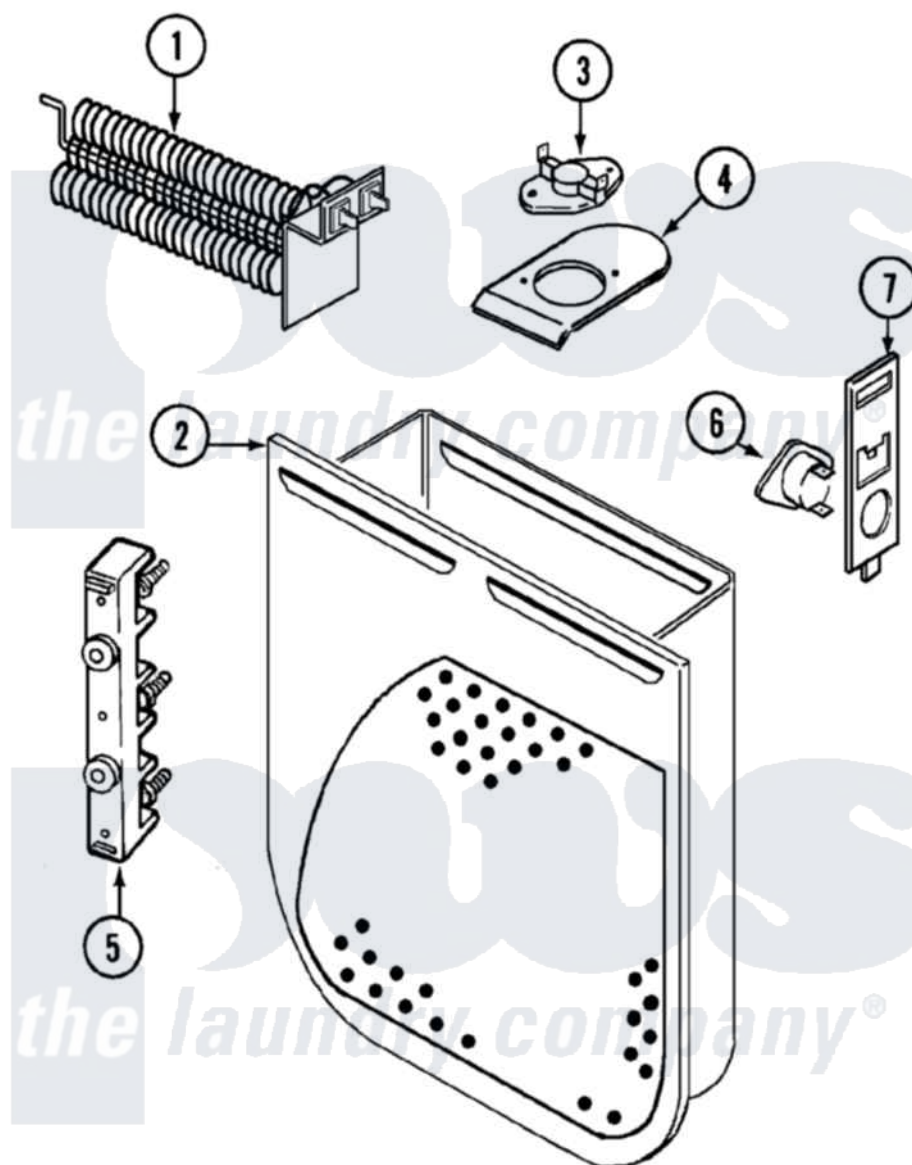

Magic Chef YE20JN1 04 - HEATER (REV. A-C)

Magic Chef [Residential Magic Chef YE20JN1 Dryer Parts](#) Parts Diagram 04 - HEATER (REV. A-C)
 Click on the part number to view part

Item	Original Part Number	Replaced By	Status	Part Description
1	25-7863			Screw
"	53-0920	LA-1044		Element
2	25-7819	M0217225		Screw
"	53-1232			Heater Housing Assembly
3	53-0771			Thermostat, Hi-Limit
"	25-3083	212951		Screw, No.6-32 X 1/4 Inch
4	53-0285			Bracket, Thermostat
"	25-7741	W10116760		Screw
5	53-0166	53-1518		Block, Terminal
"	25-0027	112432		Nut
"	25-6124		Not Available	NUT
"	25-3123		Not Available	WASHER, CUP
"	25-3122			Washer, Flat
"	25-7803	3400074		Screw
6	53-1182			Fuse, Thermal
7	53-1181			Bracket, Thermal Fuse