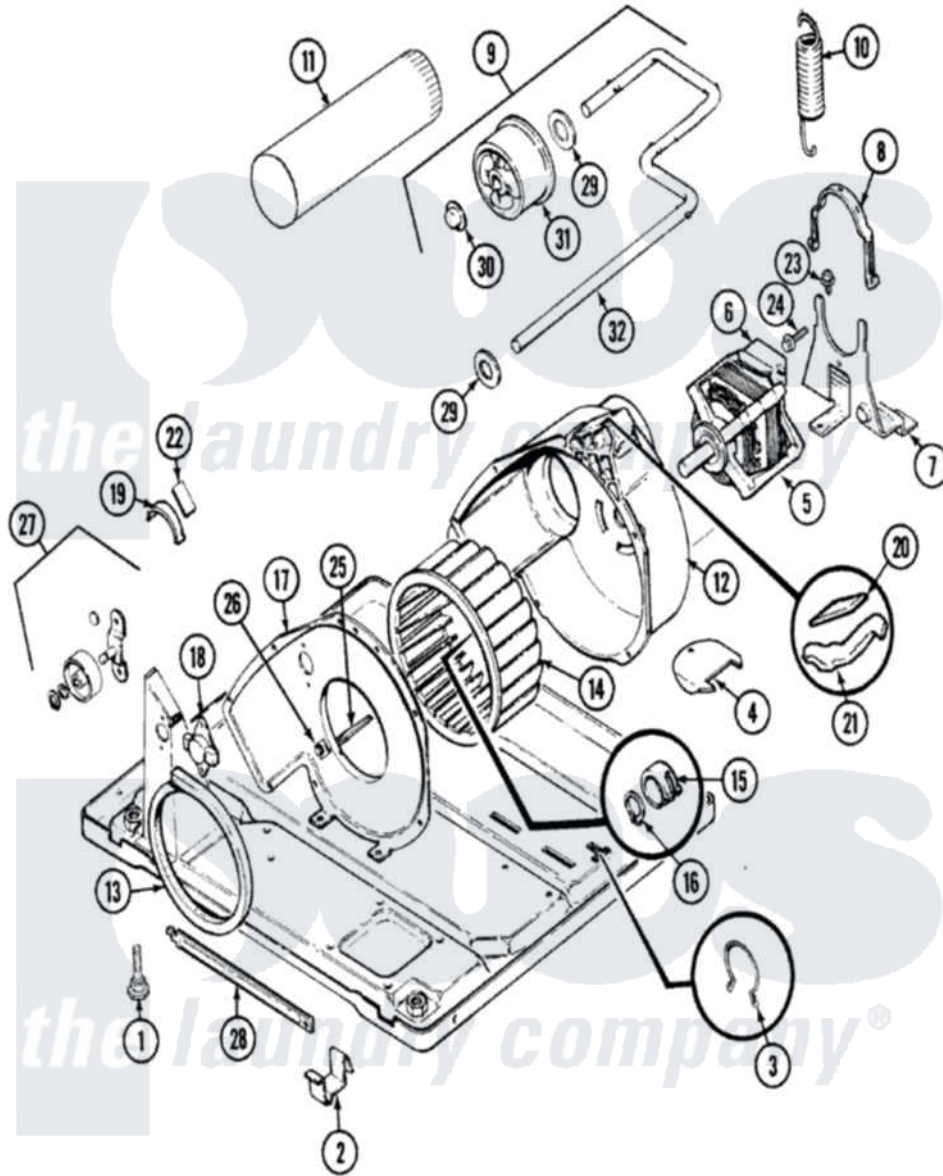

Magic Chef YE20JN1 05 - MOTOR & DRIVE (REV. A-C)

Magic Chef [Residential Magic Chef YE20JN1 Dryer Parts](#) Parts Diagram 05 - MOTOR & DRIVE (REV. A-C)
 Click on the part number to view part

Item	Original Part Number	Replaced By	Status	Part Description
1	63-5519		Not Available	LEG, LEVELING
2	53-0120			Clip, Front Panel
3	25-7027	16515		Clip
4	25-7741	W10116760		Screw
"	53-0153		Not Available	SHIELD, WIRING
5	53-2275	W10410996		Motor-Drive
"	LA-1004			Motor Mtg. Kit
"	53-1041	LA-1004		Motor Mtg. Kit
6	53-0936	LA-1004		Motor Mtg. Kit
7	25-7811		Not Available	SCREW
"	53-0852		Not Available	MOTOR BRACKET
"	53-1932	31001570		Bracket, Motor
8	53-0214	660658		Clamp, Motor Mounting 343481 685441
9	53-1650		Not Available	IDLER ASSY
"	53-1628	31001344		Pulley, Idler
"	53-2287			Idler Assembly

10	53-1648		Idler Spring
"	53-2209	31001465	Spring, Idler
11	53-0134		Duct, Exhaust
"	25-2134	W10116760	Screw
12	53-0774	Not Available	BLOWER HOUSING
"	53-1801		Housing, Blower
13	53-0203	12001324	Duct Kit, Collector
14	53-0106		Blower Wheel
15	25-7823	312967	Clamp, Blower Housing
16	25-7855		Ring, Retaining
17	25-7807	33002917	Screw, No.10-16
"	53-1023		Blower Cover
"	53-1934		Cover, Blower Housing
18	53-1107		Thermostat, Control
19	53-2273	31001470	Glide, Tumbler
"	LA-1006		Glide Kit, Tumbler
20	53-0724	31001356	Pad, Glide
21	53-2272	31001469	Glide, Tumbler
22	53-1684	31001356	Pad, Glide
"	LA-1008		Rr Roller Kit
23	25-7699	Not Available	STRAIN RELIEF
24	25-7732	681414	Screw, 10AB X 1/2
"	25-7674		Screw
25	53-1026		Guide, Vane Inlet
26	25-3457		Screw, Sems
27	LA-1007	12002126	Reinforcement Brace/Glide Kit
28	LA-2010	53-1625	Brace, Tumbler Support
29	25-7815		Washer
30	25-7957		Pushnut
31	53-1628	31001344	Pulley, Idler
32	53-2250	53-2287	Idler Assembly