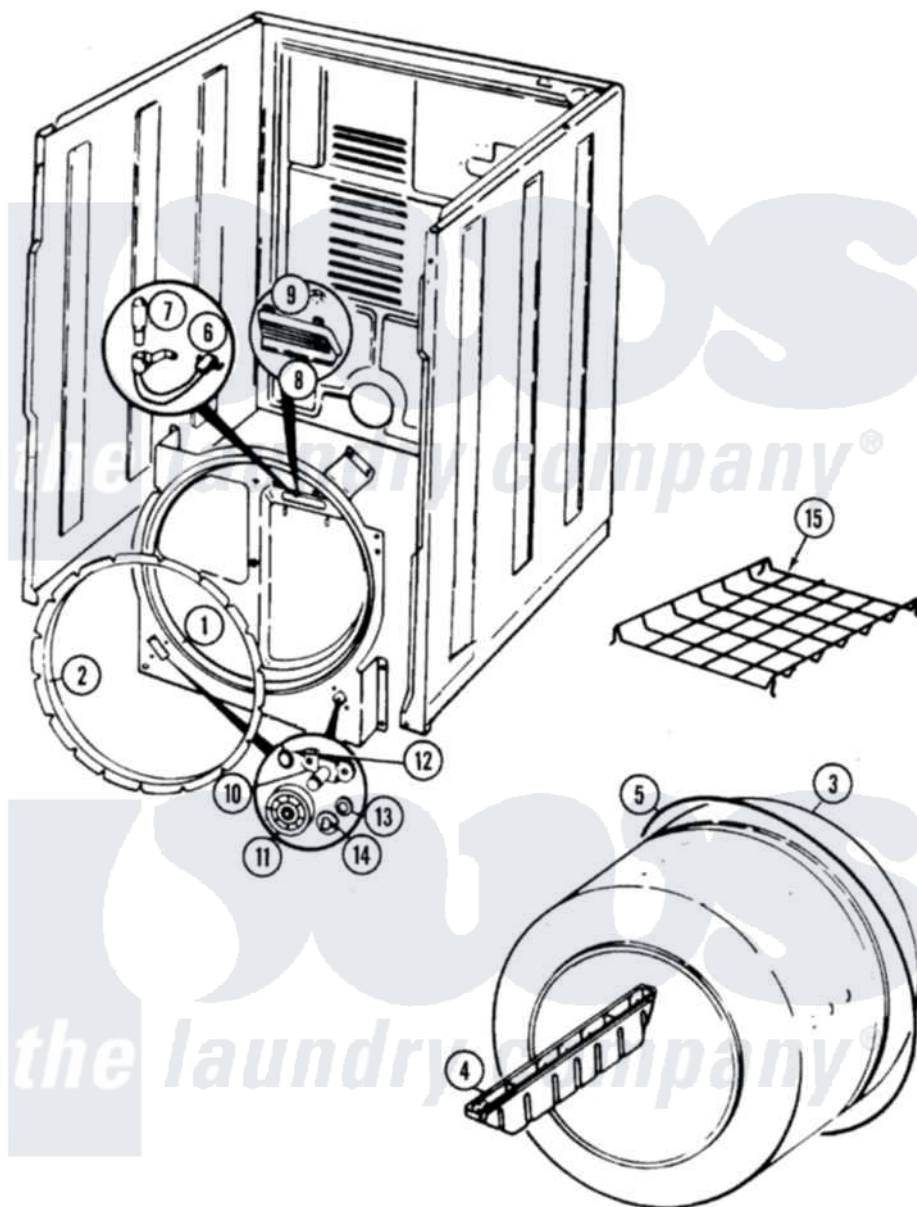

Magic Chef YE20JN1 06 - TUMBLER (REV. A-C)

Magic Chef [Residential Magic Chef YE20JN1 Dryer Parts](#) Parts Diagram 06 - TUMBLER (REV. A-C)
 Click on the part number to view part

Item	Original Part Number	Replaced By	Status	Part Description
1	25-7733	681414		Screw, 10AB X 1/2
"	53-1703	LA-1054		Dryer Bulkhead Kit
2	53-0282	31001637		Seal Assembly, Cylinder Front
3	53-0178	53-1250		Cylinder
4	25-7759	3196164		Screw
"	53-0117		Not Available	BAFFLE, GRAY
5	53-1512		Not Available	BELT, DRIVE
6	W10124350		Not Available	NOT REQUIRED PART OR SEE NOTE
7	W10124350		Not Available	NOT REQUIRED PART OR SEE NOTE
8	W10124350		Not Available	NOT REQUIRED PART OR SEE NOTE
9	W10124350		Not Available	NOT REQUIRED PART OR SEE NOTE
"	LA-1006			Glide Kit, Tumbler
10	53-0197			Support Assembly-Cylinder Rear

"	25-7101	3351614	Screw, Gearcase Cover Mounting
11	53-0642	31001096	Roller
12	25-7813		Spacer
13	25-7814		Washer
14	LA-1008		Rr Roller Kit
"	25-7854		Ring, Retaining
15	W10124350	Not Available	NOT REQUIRED PART OR SEE NOTE