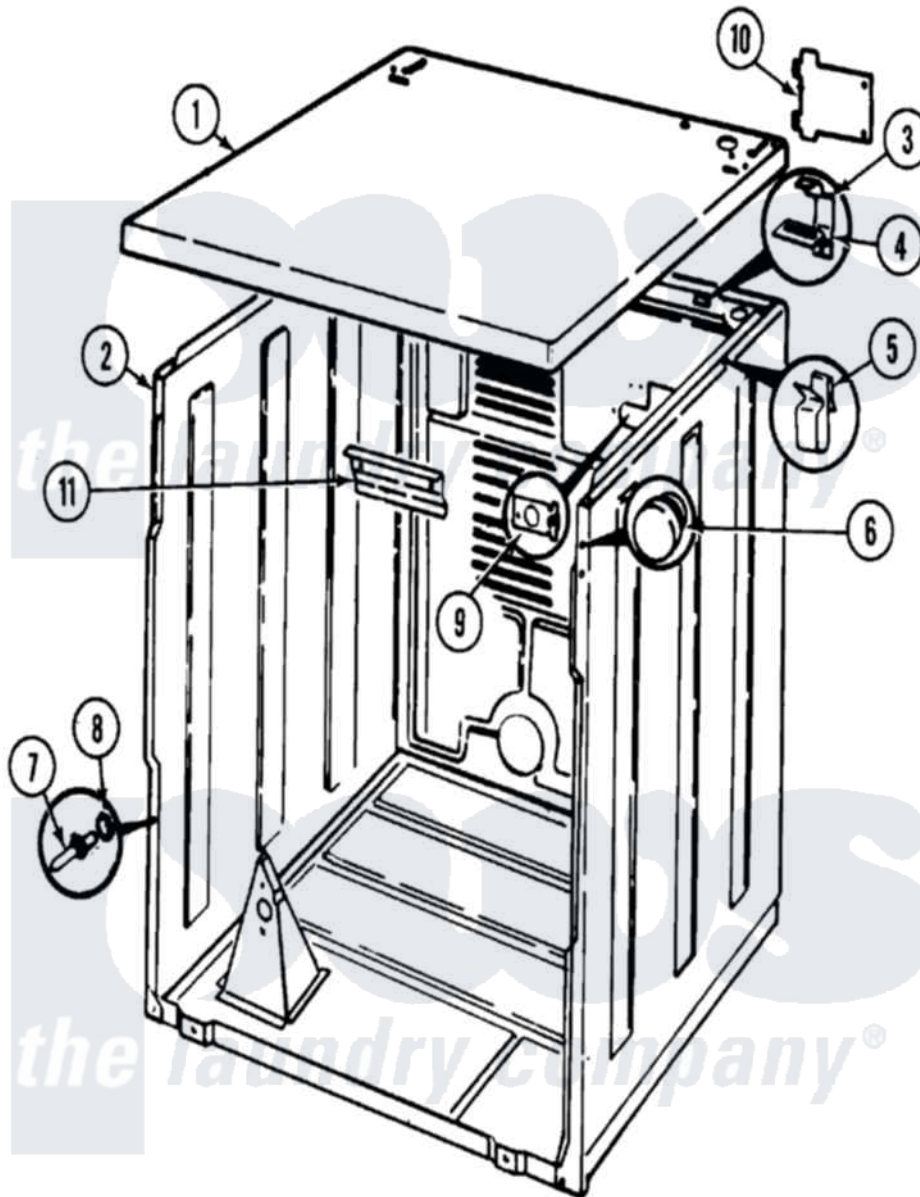

Magic Chef YE20JN1C 01 - CABINET (REV. A)

Magic Chef [Residential Magic Chef YE20JN1C Dryer Parts](#) Parts Diagram 01 - CABINET (REV. A)
 Click on the part number to view part

Item	Original Part Number	Replaced By	Status	Part Description
1	53-1711		Not Available	CABINET TOP (DRYER)
2	53-1644	31001714		Cabinet And Base Assembly
3	63-5712			Hinge, Cabinet Top
4	33-0930			Pad, Top Hinge
"	25-3092	90767		Screw, 8A X 3/8 HeX Washer Head Tapping
5	25-3034			Clip, Wiring
6	33-2653			Bumper, Cabinet
7	63-6148	53-0643		Pin, Locator
8	53-0200			Sleeve, Locator Pin
"	25-0224	3400029		Nut, Adapter Plate
9	53-0135		Not Available	SUPPORT, POWER CORD
10	53-0284			Cover, Terminal
"	25-7857	90767		Screw, 8A X 3/8 HeX Washer Head Tapping
11	53-0133			Shield, Heat
"	25-3457			Screw, Sems