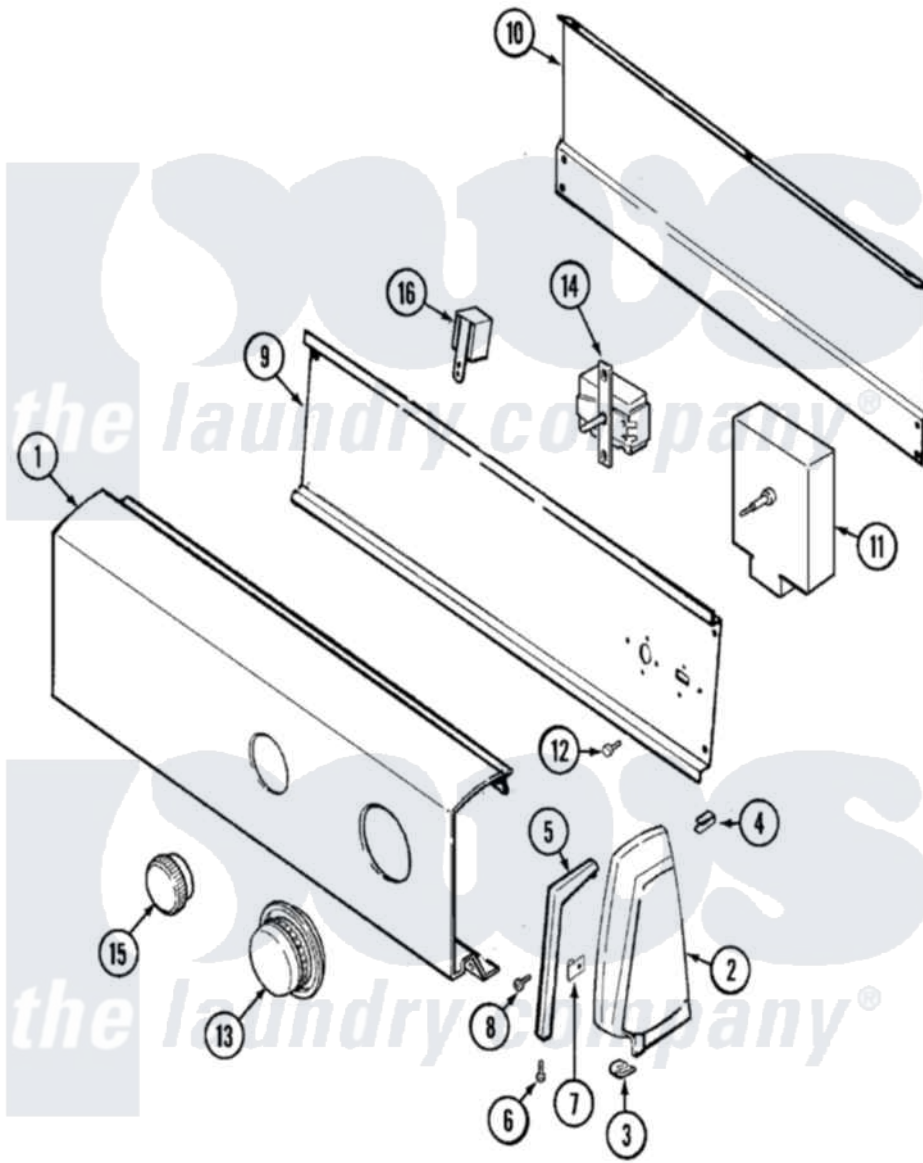

Magic Chef YE20JN1C 02 - CONTROL PANEL (REV. A)

Magic Chef [Residential Magic Chef YE20JN1C Dryer Parts](#) Parts Diagram 02 - CONTROL PANEL (REV. A)
 Click on the part number to view part

Item	Original Part Number	Replaced By	Status	Part Description
1	53-1277		Not Available	CONTROL PANEL
2	35-2488	21001452		Cap- End
"	25-7649	910187		Screw
"	25-7702			Speedclip, End Cap To Control Panel
"	35-2487	21001451		Cap- End
3	25-7851			Speedclip, End Cap To Top
"	25-7697	25-2219		Screw
4	25-7435	33002917		Screw, No.10-16
"	W10124350		Not Available	NOT REQUIRED PART OR SEE NOTE
5	53-0278		Not Available	TRIM, END CAP (LT)
"	53-0277		Not Available	TRIM, END CAP (RT)
6	25-7760			Screw
7	25-7025	25-7748		Clip
8	25-3092	90767		Screw, 8A X 3/8 HeX Washer Head Tapping

9	53-1676		Shield, Control
10	35-2688	21001460	Shield, Rear
11	63-6743	31001484	Resistor Assembly
"	53-0635		Not Available TIMER MOTOR
"	53-1549		Not Available TIMER
"	53-1803		Timer
12	25-7435	33002917	Screw, No.10-16
"	25-0205	216412	Screw, Bracket To Timer
13	53-1529	31001219	Knob Ski
"	25-3092	90767	Screw, 8A X 3/8 HeX Washer Head Tapping
14	53-1267	53-0456	Switch, Selector
15	35-2185	21001283	Knob, Selector---Piq
16	25-3092	90767	Screw, 8A X 3/8 HeX Washer Head Tapping
"	53-1639		Buzzer Assembly
"	53-1905		Not Available MANUAL, USE & CARE