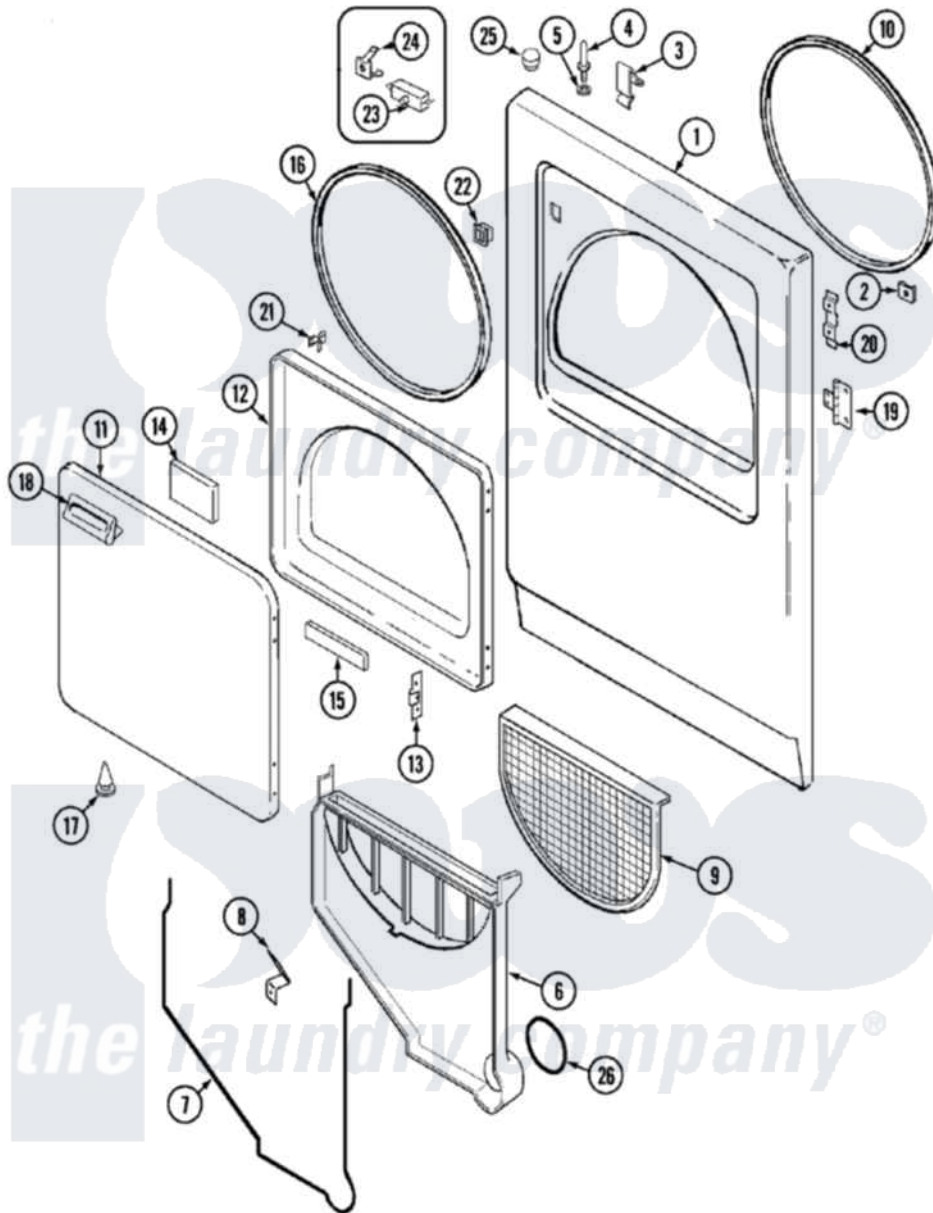

Magic Chef YE20JN1C 03 - DOOR (REV. A)

Magic Chef [Residential Magic Chef YE20JN1C Dryer Parts](#) Parts Diagram 03 - DOOR (REV. A)
 Click on the part number to view part

Item	Original Part Number	Replaced By	Status	Part Description
1	53-0726	31001771		Panel, Front
2	25-7817		Not Available	CLIP, U-TYPE
"	25-7820	489478		Screw, 8 X 1/2
3	25-7220			Clip, Cabinet Top
4	63-6148	53-0643		Pin, Locator
5	25-0224	3400029		Nut, Adapter Plate
"	53-0200			Sleeve, Locator Pin
6	25-7810	415013-35		Screw
"	53-1299	12001324		Duct Kit, Collector
7	53-0203	12001324		Duct Kit, Collector
8	53-0123			Clip
9	53-0918			Filter, Lint
10	53-0282	31001637		Seal Assembly, Cylinder Front
11	53-0154			Panel, Outer Door
12	53-0740		Not Available	INNER DOOR
13	53-0119			Clip, Hinge

14	53-0251	53-1490	Door Pad
15	53-0252	53-1491	Door Pad
16	53-0112	31001529	Seal, Door
"	25-7770	3196169	Screw, Element
17	25-3534	25-7889	Plug Button
18	53-0928	53-0927	Handle, Door
"	25-7810	415013-35	Screw
19	53-0122	53-1492	Hinge, Dryer Door
20	LA-1003		Door Catch Kit
"	53-0121	Not Available	TWIN NUT
"	25-7809		Screw, No.6-20 1/2 Flthd Torx
21	73-0033	LA-1003	Door Catch Kit
22	25-7828	489483	Screw 10-32 X 1/2
"	53-0187	LA-1003	Door Catch Kit
23	53-0147	53-0148	Switch, Door
24	63-5990	31001319	Clip, Switch
25	33-2653		Bumper, Cabinet