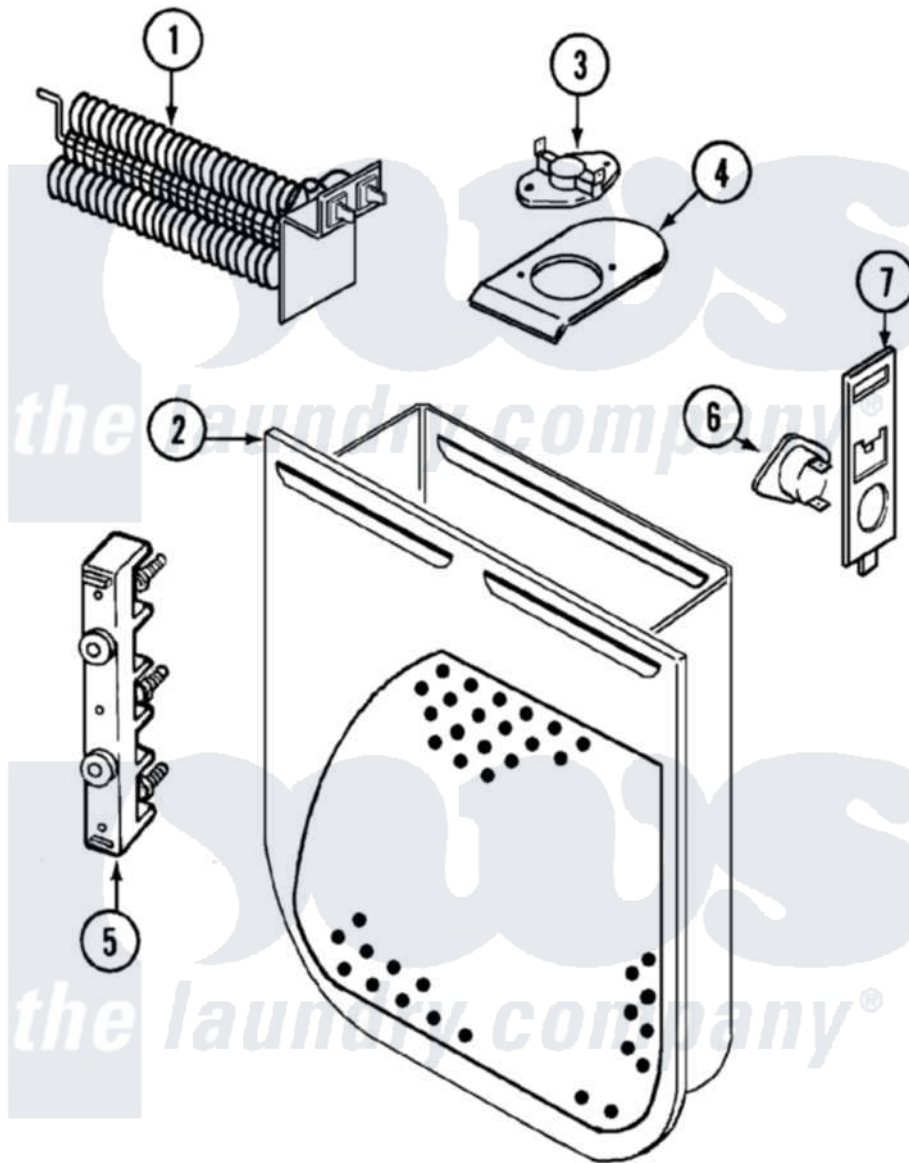

Magic Chef YE20JN1C 04 - HEATER (REV. A)

Magic Chef [Residential Magic Chef YE20JN1C Dryer Parts](#) Parts Diagram 04 - HEATER (REV. A)
 Click on the part number to view part

Item	Original Part Number	Replaced By	Status	Part Description
1	25-7863			Screw
"	53-0920	LA-1044		Element
2	25-7819	M0217225		Screw
"	53-1232			Heater Housing Assembly
3	53-1493			Thermostat
"	25-3083	212951		Screw, No.6-32 X 1/4 Inch
4	53-0285			Bracket, Thermostat
"	25-7741	W10116760		Screw
5	53-0166	53-1518		Block, Terminal
"	25-0027	112432		Nut
"	25-6124		Not Available	NUT
"	25-3123		Not Available	WASHER, CUP
"	25-3122			Washer, Flat
"	25-7803	3400074		Screw
6	LA-1053			Fuse Kit, Thermal
7	53-1181			Bracket, Thermal Fuse