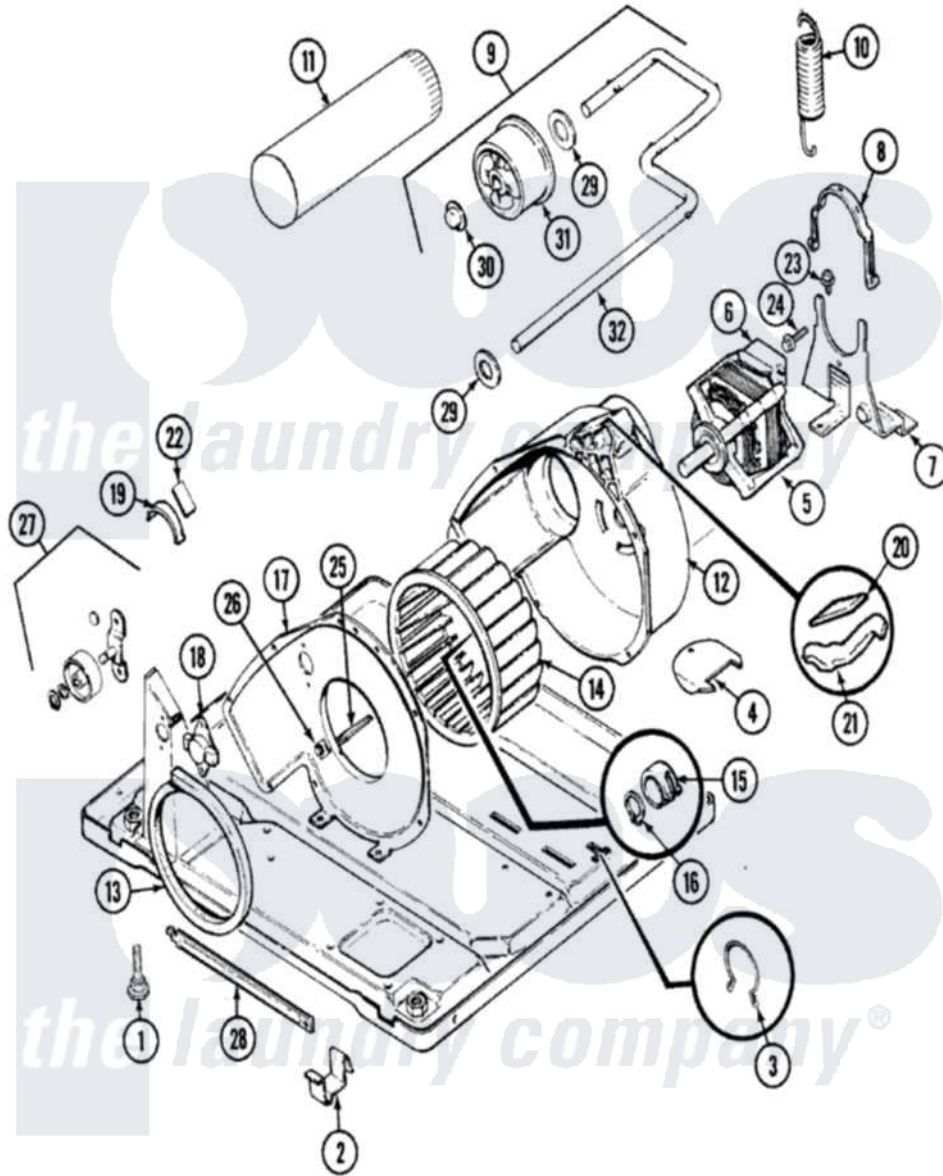

Magic Chef YE20JN1C 05 - MOTOR & DRIVE (REV. A)

Magic Chef [Residential Magic Chef YE20JN1C Dryer Parts](#) Parts Diagram 05 - MOTOR & DRIVE (REV. A)
 Click on the part number to view part

Item	Original Part Number	Replaced By	Status	Part Description
1	63-5519		Not Available	LEG, LEVELING
2	53-0120			Clip, Front Panel
3	25-7027	16515		Clip
4	25-7741	W10116760		Screw
"	53-0153		Not Available	SHIELD, WIRING
5	53-1041	LA-1004		Motor Mtg. Kit
"	53-2275	W10410996		Motor-Drve
"	LA-1004			Motor Mtg. Kit
6	53-0693	53-0332		Motor Switch
7	25-7811		Not Available	SCREW
"	53-1932	31001570		Bracket, Motor
"	53-0852		Not Available	MOTOR BRACKET
8	53-0214	660658		Clamp, Motor Mounting 343481 685441
9	53-2287			Idler Assembly
"	53-1650		Not Available	IDLER ASSY
10	53-1648			Idler Spring

"	53-2209	31001465	Spring, Idler
11	25-2134	W10116760	Screw
"	53-0134		Duct, Exhaust
12	53-0774	Not Available	BLOWER HOUSING
"	53-1801		Housing, Blower
13	53-0203	12001324	Duct Kit, Collector
14	53-0106		Blower Wheel
15	25-7823	312967	Clamp, Blower Housing
16	25-7855		Ring, Retaining
17	25-7807	33002917	Screw, No.10-16
"	53-1934		Cover, Blower Housing
"	53-1023		Blower Cover
18	25-2134	W10116760	Screw
"	53-0170	Not Available	THERMOSTAT, LO-LIMIT (120/110)
"	53-1107		Thermostat, Control
19	LA-1006		Glide Kit, Tumbler
"	53-2273	31001470	Glide, Tumbler
20	53-0724	31001356	Pad, Glide
21	53-2272	31001469	Glide, Tumbler
22	53-1684	31001356	Pad, Glide
"	LA-1008		Rr Roller Kit
23	25-7699	Not Available	STRAIN RELIEF
24	25-7674		Screw
25	53-1026		Guide, Vane Inlet
26	25-3457		Screw, Sems
27	LA-1007	12002126	Reinforcement Brace/Glide Kit
28	LA-2010	53-1625	Brace, Tumbler Support
29	25-7815		Washer
30	25-7957		Pushnut
31	53-1628	31001344	Pulley, Idler
32	53-2250	53-2287	Idler Assembly