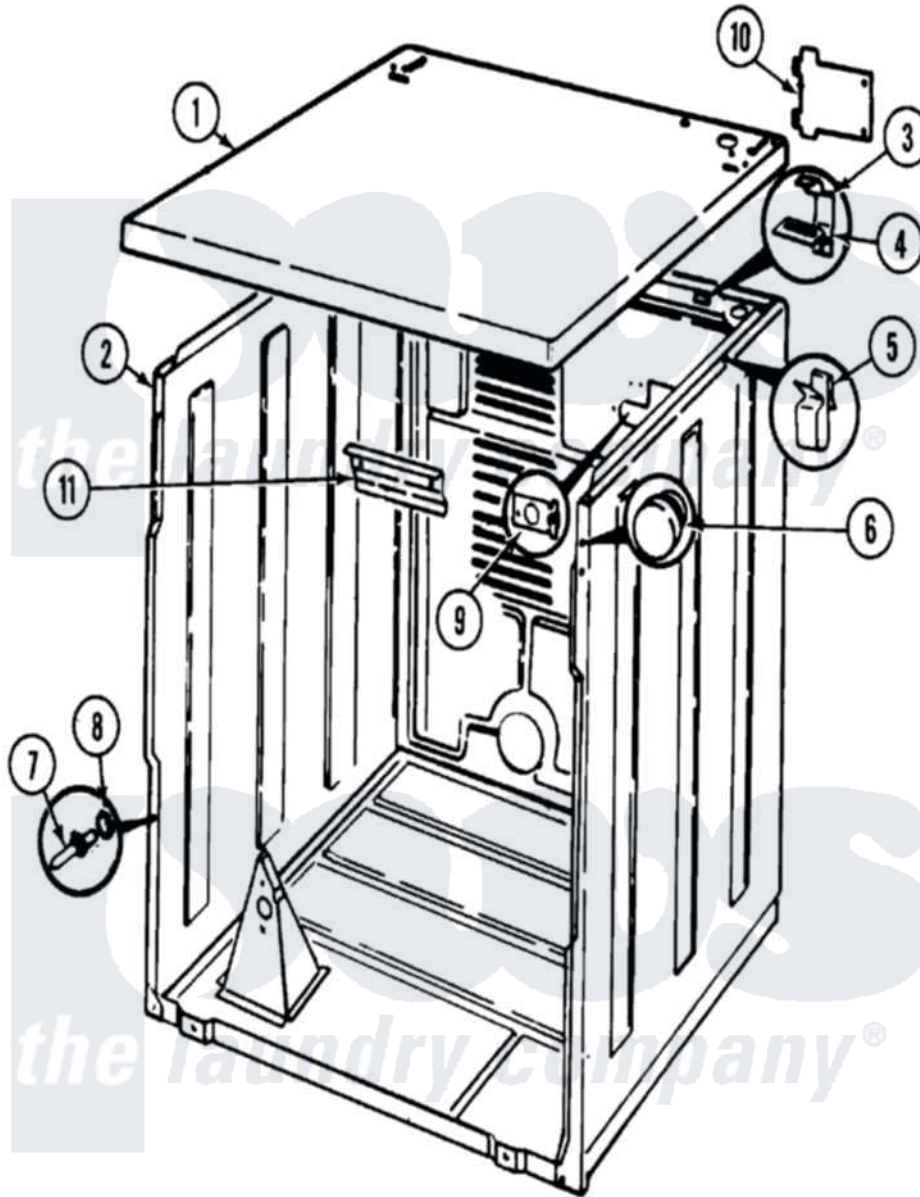

Magic Chef YE20JN2 01 - CABINET (REV. A-D)

Magic Chef [Residential Magic Chef YE20JN2 Dryer Parts](#) Parts Diagram 01 - CABINET (REV. A-D)
 Click on the part number to view part

Item	Original Part Number	Replaced By	Status	Part Description
1	53-1711		Not Available	CABINET TOP (DRYER)
2	53-1644	31001714		Cabinet And Base Assembly
3	63-5712			Hinge, Cabinet Top
4	33-0930			Pad, Top Hinge
"	25-3092	90767		Screw, 8A X 3/8 HeX Washer Head Tapping
5	25-3034			Clip, Wiring
6	33-2653			Bumper, Cabinet
7	63-6148	53-0643		Pin, Locator
8	53-0200			Sleeve, Locator Pin
"	25-0224	3400029		Nut, Adapter Plate
9	53-0135		Not Available	SUPPORT, POWER CORD
10	53-0284			Cover, Terminal
"	25-7857	90767		Screw, 8A X 3/8 HeX Washer Head Tapping
11	53-0133			Shield, Heat
"	25-3457			Screw, Sems