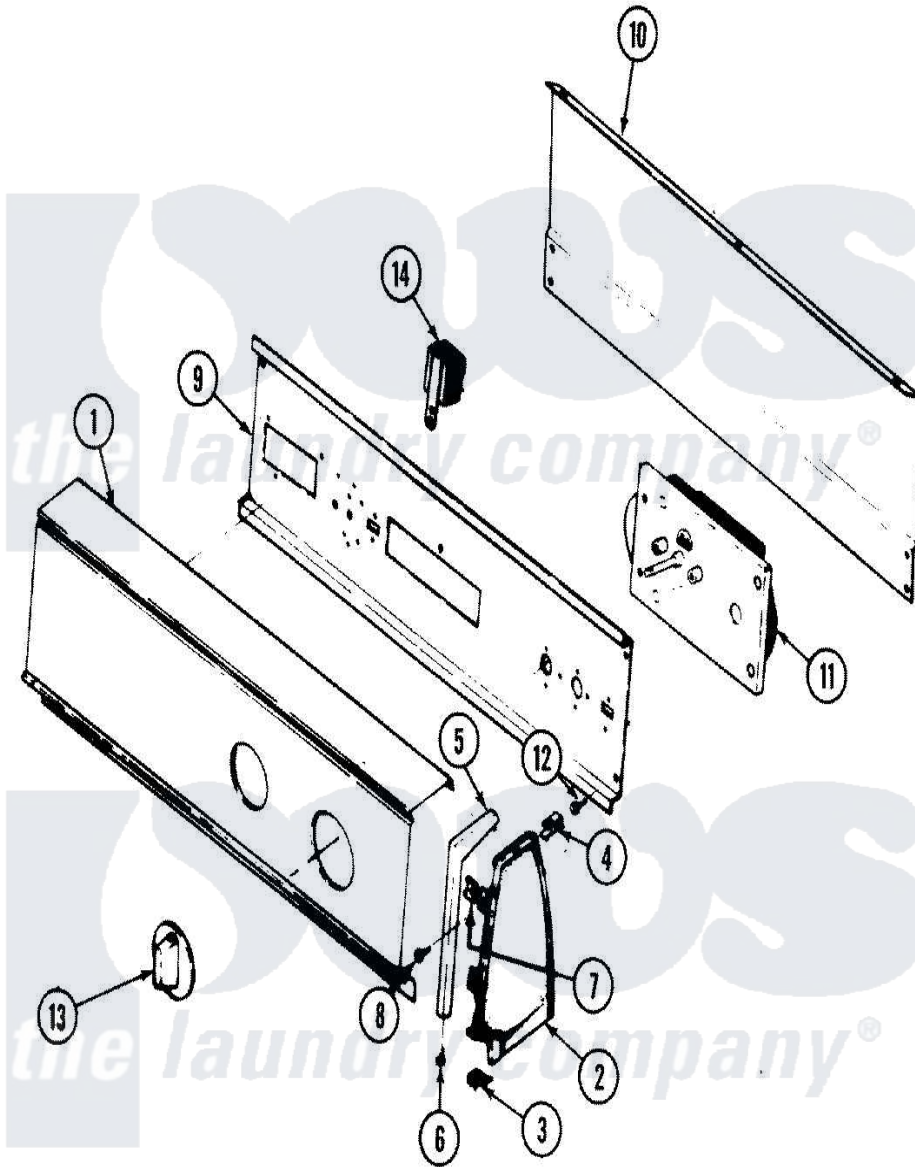

Magic Chef YE20JN2 02 - CONTROL PANEL (REV. A-D)

Magic Chef [Residential Magic Chef YE20JN2 Dryer Parts](#) Parts Diagram 02 - CONTROL PANEL (REV. A-D)
 Click on the part number to view part

Item	Original Part Number	Replaced By	Status	Part Description
1	53-1890		Not Available	CONTROL PANEL
2	35-2488	21001452		Cap- End
"	25-7649	910187		Screw
"	25-7702			Speedclip, End Cap To Control Panel
"	35-2487	21001451		Cap- End
3	25-7697	25-2219		Screw
"	25-7851			Speedclip, End Cap To Top
4	25-7435	33002917		Screw, No.10-16
"	W10124350		Not Available	NOT REQUIRED PART OR SEE NOTE
5	53-0278		Not Available	TRIM, END CAP (LT)
"	53-0277		Not Available	TRIM, END CAP (RT)
6	25-7760			Screw
7	25-7025	25-7748		Clip
8	25-3092	90767		Screw, 8A X 3/8 HeX Washer Head Tapping

9	53-1676		Shield, Control
10	35-2688	21001460	Shield, Rear
11	63-6743	31001484	Resistor Assembly
"	53-0635		Not Available TIMER MOTOR
"	53-1303		Not Available TIMER
"	53-1758		Timer
12	25-7435	33002917	Screw, No.10-16
"	25-0205	216412	Screw, Bracket To Timer
13	53-1529	31001219	Knob Ski
"	25-3092	90767	Screw, 8A X 3/8 HeX Washer Head Tapping
14	53-1639		Buzzer Assembly
"	25-3092	90767	Screw, 8A X 3/8 HeX Washer Head Tapping
15	53-1901		Not Available MANUAL, USE & CARE