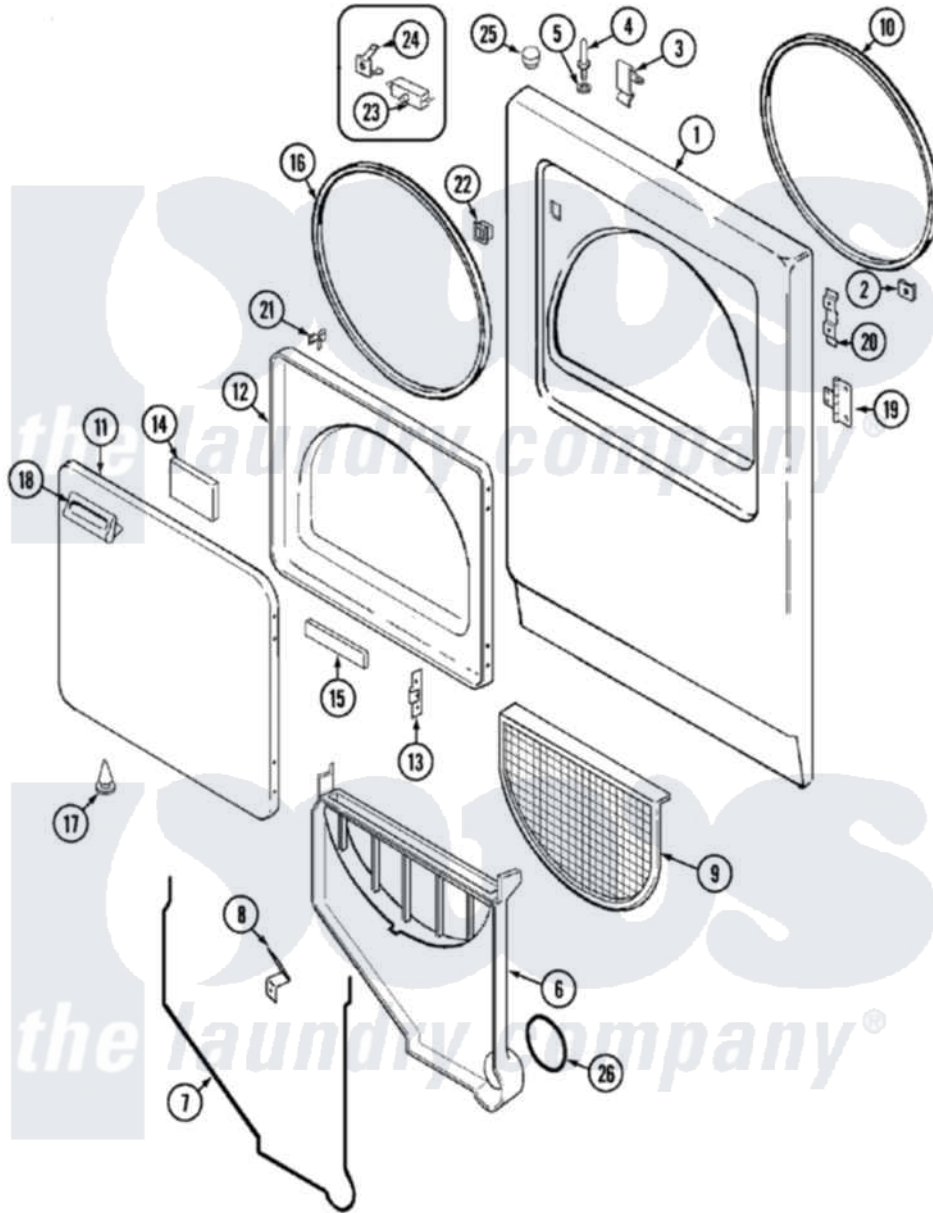

Magic Chef YE20JN2 03 - DOOR (REV. A-D)

Magic Chef [Residential Magic Chef YE20JN2 Dryer Parts](#) Parts Diagram 03 - DOOR (REV. A-D)
 Click on the part number to view part

Item	Original Part Number	Replaced By	Status	Part Description
1	53-0726	31001771		Panel, Front
2	25-7817		Not Available	CLIP, U-TYPE
"	25-7820	489478		Screw, 8 X 1/2
3	25-7220			Clip, Cabinet Top
4	63-6148	53-0643		Pin, Locator
5	25-0224	3400029		Nut, Adapter Plate
"	53-0200			Sleeve, Locator Pin
6	25-7810	415013-35		Screw
"	53-1299	12001324		Duct Kit, Collector
7	53-0204			Seal
8	53-0123			Clip
9	53-0918			Filter, Lint
10	53-0282	31001637		Seal Assembly, Cylinder Front
11	53-0154-24			Panel, Outer Door
"	53-0154			Panel, Outer Door
12	53-0740		Not Available	INNER DOOR

13	53-0119		Clip, Hinge
14	53-0251	53-1490	Door Pad
15	53-0252	53-1491	Door Pad
16	53-0112	31001529	Seal, Door
"	25-7770	3196169	Screw, Element
17	25-3534	25-7889	Plug Button
18	53-0928	53-0927	Handle, Door
"	25-7810	415013-35	Screw
19	53-0122	53-1492	Hinge, Dryer Door
20	LA-1003		Door Catch Kit
"	53-0121	Not Available	TWIN NUT
"	25-7809		Screw, No.6-20 1/2 Flthd Torx
21	73-0033	LA-1003	Door Catch Kit
22	25-7828	489483	Screw 10-32 X 1/2
"	53-0187	LA-1003	Door Catch Kit
23	53-0147	53-0148	Switch, Door
24	63-5990	31001319	Clip, Switch
25	33-2653		Bumper, Cabinet
26	53-0203	12001324	Duct Kit, Collector