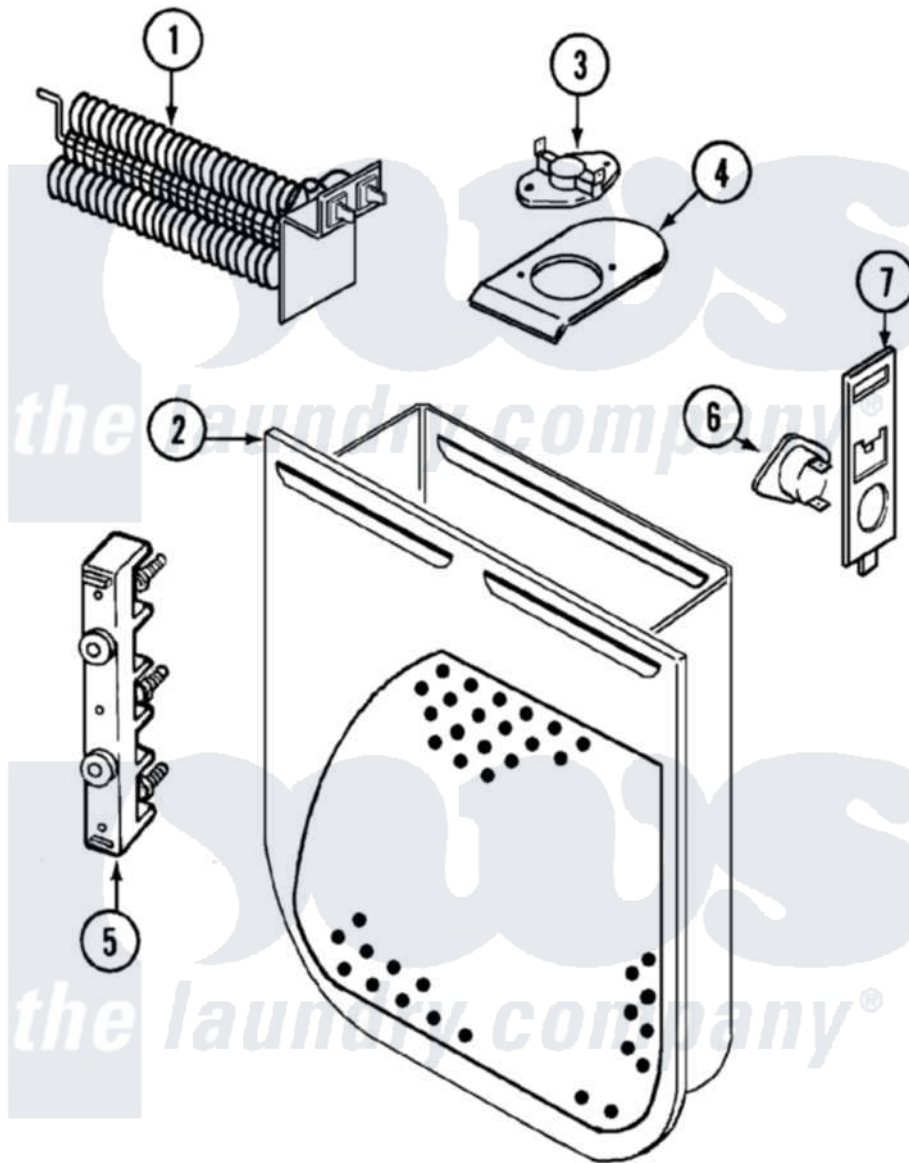

# Magic Chef YE20JN2 04 - HEATER (REV. A-D)

Magic Chef [Residential Magic Chef YE20JN2 Dryer Parts](#) Parts Diagram 04 - HEATER (REV. A-D)  
 Click on the part number to view part

Item	Original Part Number	Replaced By	Status	Part Description
1	<a href="#">25-7863</a>			Screw
"	53-0920	<a href="#">LA-1044</a>		Element
2	25-7819	<a href="#">M0217225</a>		Screw
"	<a href="#">53-1232</a>			Heater Housing Assembly
3	<a href="#">53-0771</a>			Thermostat, Hi-Limit
"	25-3083	<a href="#">212951</a>		Screw, No.6-32 X 1/4 Inch
4	<a href="#">53-0285</a>			Bracket, Thermostat
"	25-7741	<a href="#">W10116760</a>		Screw
5	53-0166	<a href="#">53-1518</a>		Block, Terminal
"	25-0027	<a href="#">112432</a>		Nut
"	25-6124		Not Available	NUT
"	25-3123		Not Available	WASHER, CUP
"	<a href="#">25-3122</a>			Washer, Flat
"	25-7803	<a href="#">3400074</a>		Screw
6	<a href="#">53-1182</a>			Fuse, Thermal
7	<a href="#">53-1181</a>			Bracket, Thermal Fuse