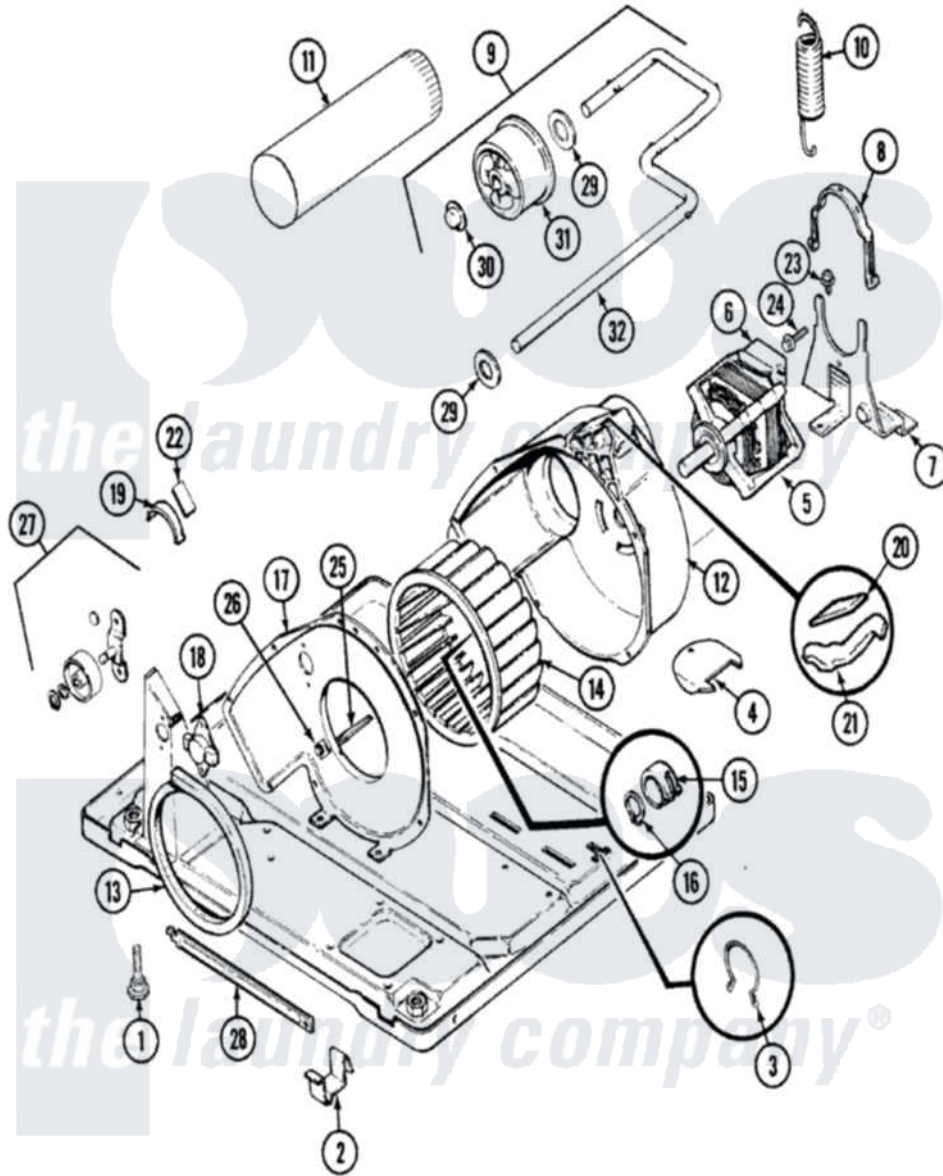

Magic Chef YE20JN2 05 - MOTOR & DRIVE (REV. A-D)

Magic Chef [Residential Magic Chef YE20JN2 Dryer Parts](#) Parts Diagram 05 - MOTOR & DRIVE (REV. A-D)
 Click on the part number to view part

Item	Original Part Number	Replaced By	Status	Part Description
1	63-5519		Not Available	LEG, LEVELING
2	53-0120			Clip, Front Panel
3	25-7027	16515		Clip
4	25-7741	W10116760		Screw
"	53-0153		Not Available	SHIELD, WIRING
5	53-2275	W10410996		Motor-Drive
"	53-1041	LA-1004		Motor Mtg. Kit
6	53-0693	53-0332		Motor Switch
7	25-7811		Not Available	SCREW
"	53-0852		Not Available	MOTOR BRACKET
"	53-1932	31001570		Bracket, Motor
8	53-0214	660658		Clamp, Motor Mounting 343481 685441
9	53-2287			Idler Assembly
"	53-0764	53-2366		Idler Arm
10	53-0207		Not Available	IDLER SPRING
"	53-2209	31001465		Spring, Idler

11	53-0134		Duct, Exhaust
"	25-2134	W10116760	Screw
12	53-0774	Not Available	BLOWER HOUSING
"	53-1801		Housing, Blower
13	53-0203	12001324	Duct Kit, Collector
14	53-0106		Blower Wheel
15	25-7823	312967	Clamp, Blower Housing
16	25-7855		Ring, Retaining
17	53-1023		Blower Cover
"	25-7807	33002917	Screw, No.10-16
"	53-1934		Cover, Blower Housing
18	25-2134	W10116760	Screw
"	53-1107		Thermostat, Control
19	LA-1006		Glide Kit, Tumbler
"	53-0185	31001470	Glide, Tumbler
20	53-0724	31001356	Pad, Glide
21	53-0183	31001469	Glide, Tumbler
22	LA-1008		Rr Roller Kit
"	53-1684	31001356	Pad, Glide
23	25-7699	Not Available	STRAIN RELIEF
24	25-7674		Screw
25	53-1026		Guide, Vane Inlet
26	25-3457		Screw, Sems
27	LA-1007	12002126	Reinforcement Brace/Glide Kit
28	LA-2010	53-1625	Brace, Tumbler Support
29	25-7815		Washer
30	25-7957		Pushnut
31	53-1628	31001344	Pulley, Idler
32	53-2250	53-2287	Idler Assembly
"	LA-1004		Motor Mtg. Kit