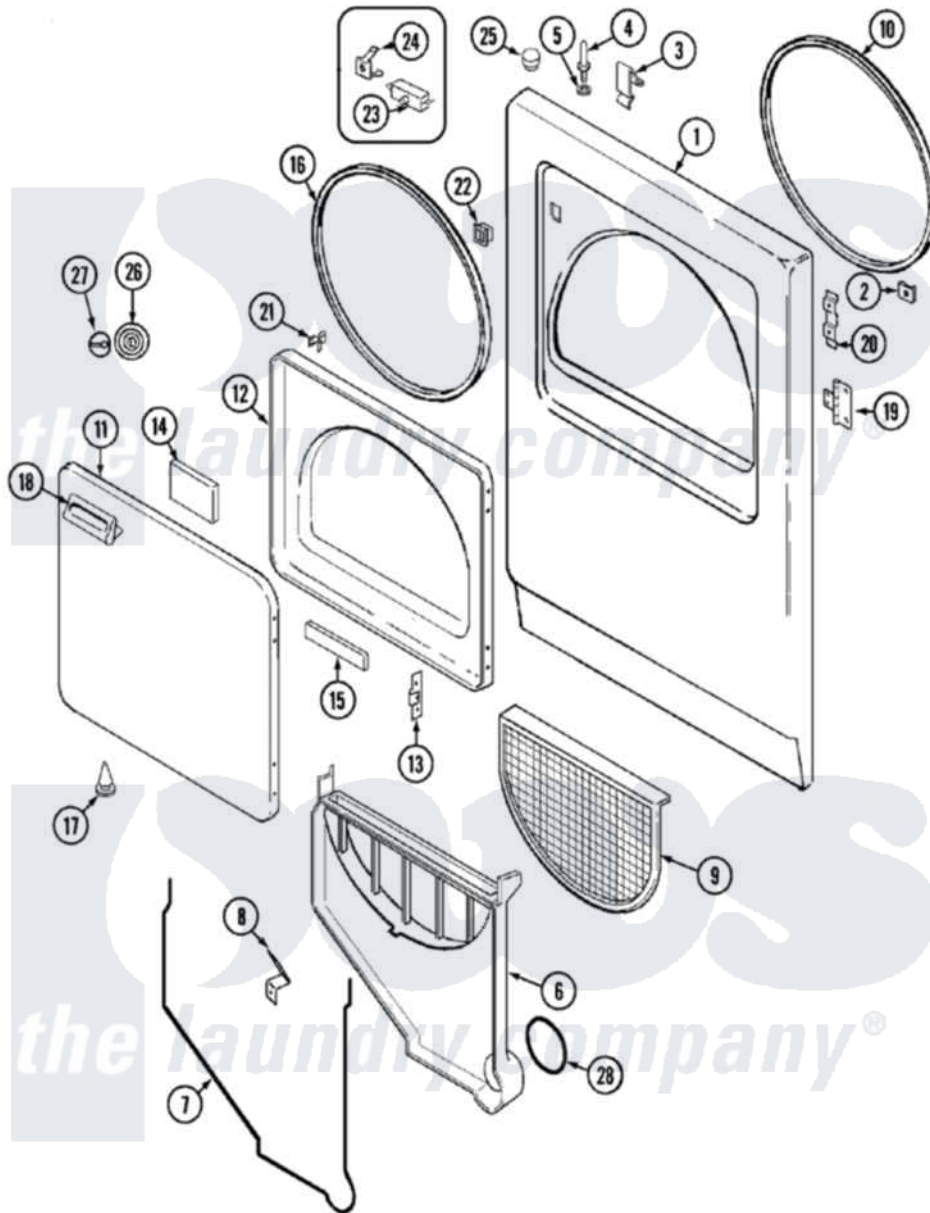

# Magic Chef YE20JN25 05 - DOOR (REV. C)

Magic Chef [Residential Magic Chef YE20JN25 Dryer Parts](#) Parts Diagram 05 - DOOR (REV. C)  
 Click on the part number to view part

Item	Original Part Number	Replaced By	Status	Part Description
1	53-0726	<a href="#">31001771</a>		Panel, Front
2	25-7817		Not Available	CLIP, U-TYPE
"	25-7820	<a href="#">489478</a>		Screw, 8 X 1/2
3	<a href="#">25-7220</a>			Clip, Cabinet Top
4	63-6148	<a href="#">53-0643</a>		Pin, Locator
5	25-0224	<a href="#">3400029</a>		Nut, Adapter Plate
"	<a href="#">53-0200</a>			Sleeve, Locator Pin
6	25-7810	<a href="#">415013-35</a>		Screw
"	53-1299	<a href="#">12001324</a>		Duct Kit, Collector
7	53-0203	<a href="#">12001324</a>		Duct Kit, Collector
8	<a href="#">53-0123</a>			Clip
9	<a href="#">53-0918</a>			Filter, Lint
10	53-0282	<a href="#">31001637</a>		Seal Assembly, Cylinder Front
11	<a href="#">53-0154</a>			Panel, Outer Door
12	53-0912		Not Available	PANEL, INNER DOOR (WHT)
13	<a href="#">53-0119</a>			Clip, Hinge