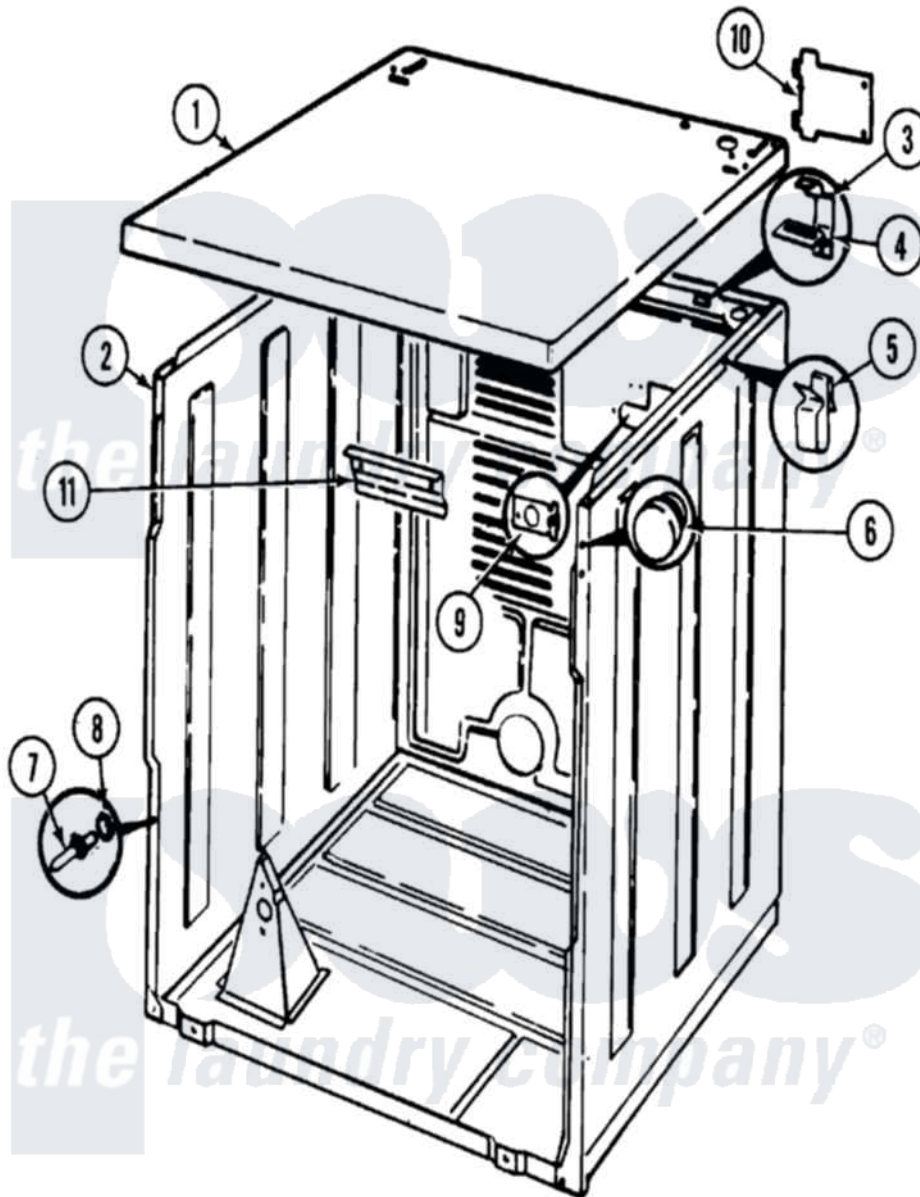

Magic Chef YE20JN2C 01 - CABINET (REV. A-B)

Magic Chef [Residential Magic Chef YE20JN2C Dryer Parts](#) Parts Diagram 01 - CABINET (REV. A-B)
 Click on the part number to view part

Item	Original Part Number	Replaced By	Status	Part Description
1	53-1711		Not Available	CABINET TOP (DRYER)
2	53-1644	31001714		Cabinet And Base Assembly
3	63-5712			Hinge, Cabinet Top
4	33-0930			Pad, Top Hinge
"	25-3092	90767		Screw, 8A X 3/8 HeX Washer Head Tapping
5	25-3034			Clip, Wiring
6	33-2653			Bumper, Cabinet
7	63-6148	53-0643		Pin, Locator
8	53-0200			Sleeve, Locator Pin
"	25-0224	3400029		Nut, Adapter Plate
9	53-0135		Not Available	SUPPORT, POWER CORD
10	53-0284			Cover, Terminal
"	25-7857	90767		Screw, 8A X 3/8 HeX Washer Head Tapping
11	53-0133			Shield, Heat
"	25-3457			Screw, Sems