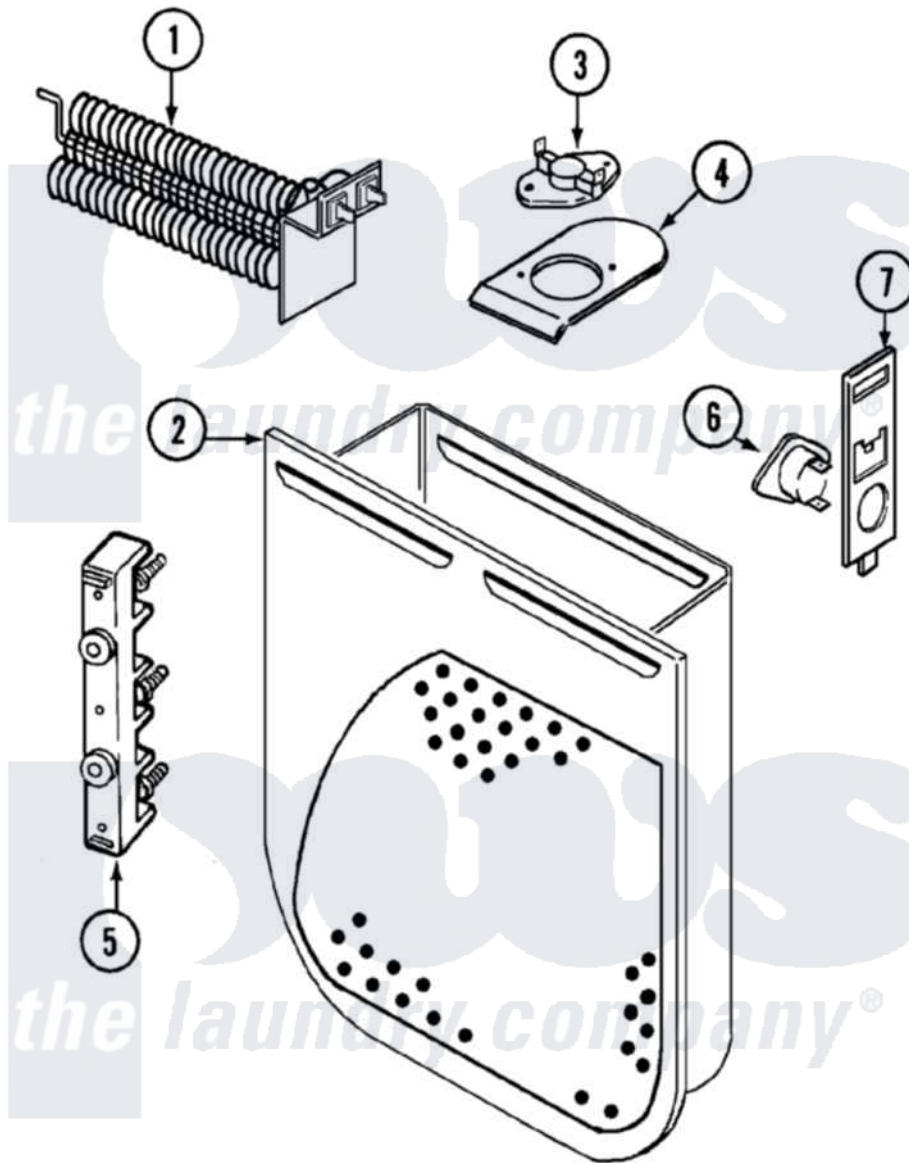

Magic Chef YE20JN2C 04 - HEATER (REV. A-B)

Magic Chef [Residential Magic Chef YE20JN2C Dryer Parts](#) Parts Diagram 04 - HEATER (REV. A-B)
 Click on the part number to view part

Item	Original Part Number	Replaced By	Status	Part Description
1	25-7863			Screw
"	53-0920	LA-1044		Element
2	25-7819	M0217225		Screw
"	53-1232			Heater Housing Assembly
3	53-1493			Thermostat
"	25-3083	212951		Screw, No.6-32 X 1/4 Inch
4	53-0285			Bracket, Thermostat
"	25-7741	W10116760		Screw
5	53-0166	53-1518		Block, Terminal
"	25-0027	112432		Nut
"	25-6124		Not Available	NUT
"	25-3123		Not Available	WASHER, CUP
"	25-3122			Washer, Flat
"	25-7803	3400074		Screw
6	LA-1053			Fuse Kit, Thermal
7	53-1181			Bracket, Thermal Fuse