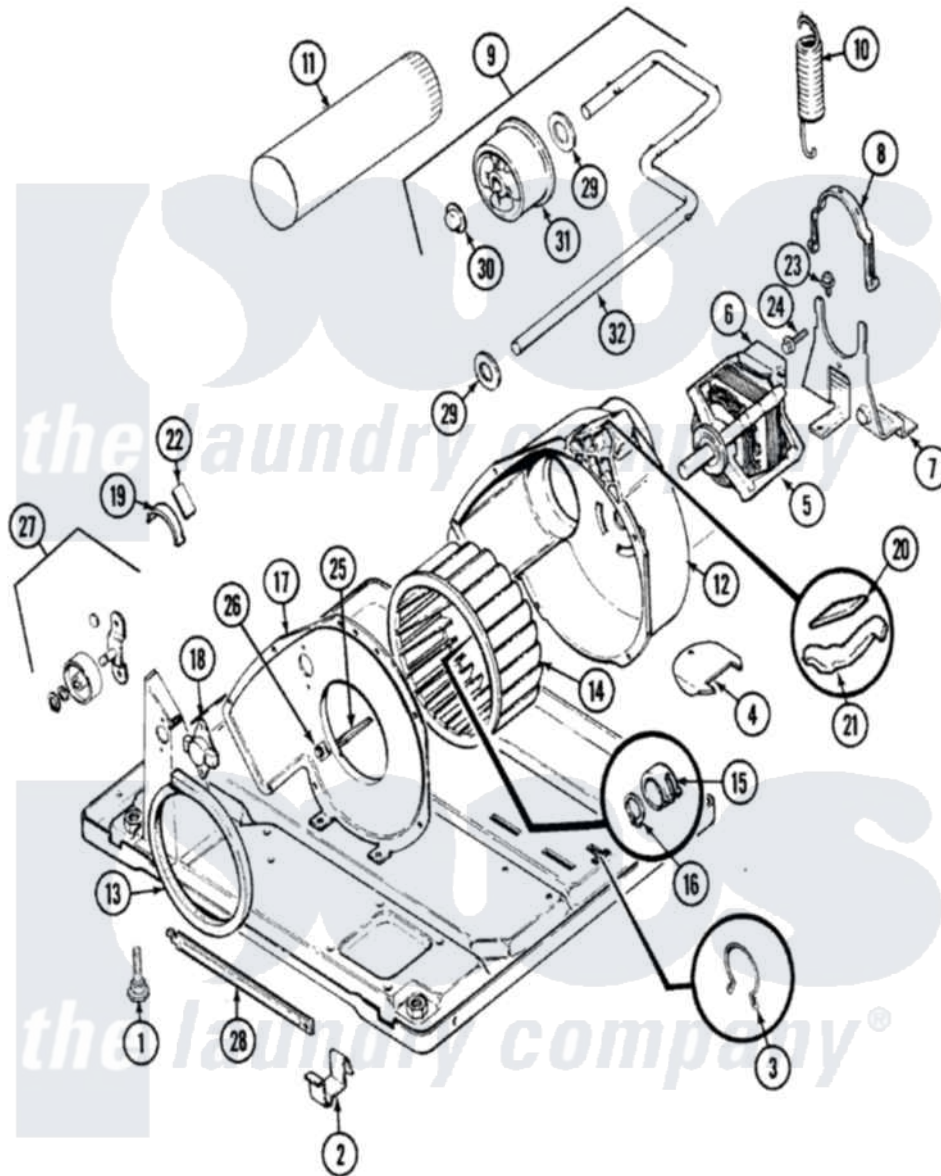

# Magic Chef YE20JN2C 05 - MOTOR & DRIVE (REV. A-B)

Magic Chef [Residential Magic Chef YE20JN2C Dryer Parts](#) Parts Diagram 05 - MOTOR & DRIVE (REV. A-B)  
 Click on the part number to view part

Item	Original Part Number	Replaced By	Status	Part Description
1	63-5519		Not Available	LEG, LEVELING
2	<a href="#">53-0120</a>			Clip, Front Panel
3	25-7027	<a href="#">16515</a>		Clip
4	25-7741	<a href="#">W10116760</a>		Screw
"	53-0153		Not Available	SHIELD, WIRING
5	53-1080	<a href="#">341241</a>		Belt
"	53-1041	<a href="#">LA-1004</a>		Motor Mtg. Kit
"	53-2275	<a href="#">W10410996</a>		Motor-Drive
"	<a href="#">LA-1004</a>			Motor Mtg. Kit
6	53-0693	<a href="#">53-0332</a>		Motor Switch
7	53-1932	<a href="#">31001570</a>		Bracket, Motor
"	53-0852		Not Available	MOTOR BRACKET
"	25-7811		Not Available	SCREW
8	53-0214	<a href="#">660658</a>		Clamp, Motor Mounting 343481 685441
9	<a href="#">53-2287</a>			Idler Assembly
"	53-0764	<a href="#">53-2366</a>		Idler Arm