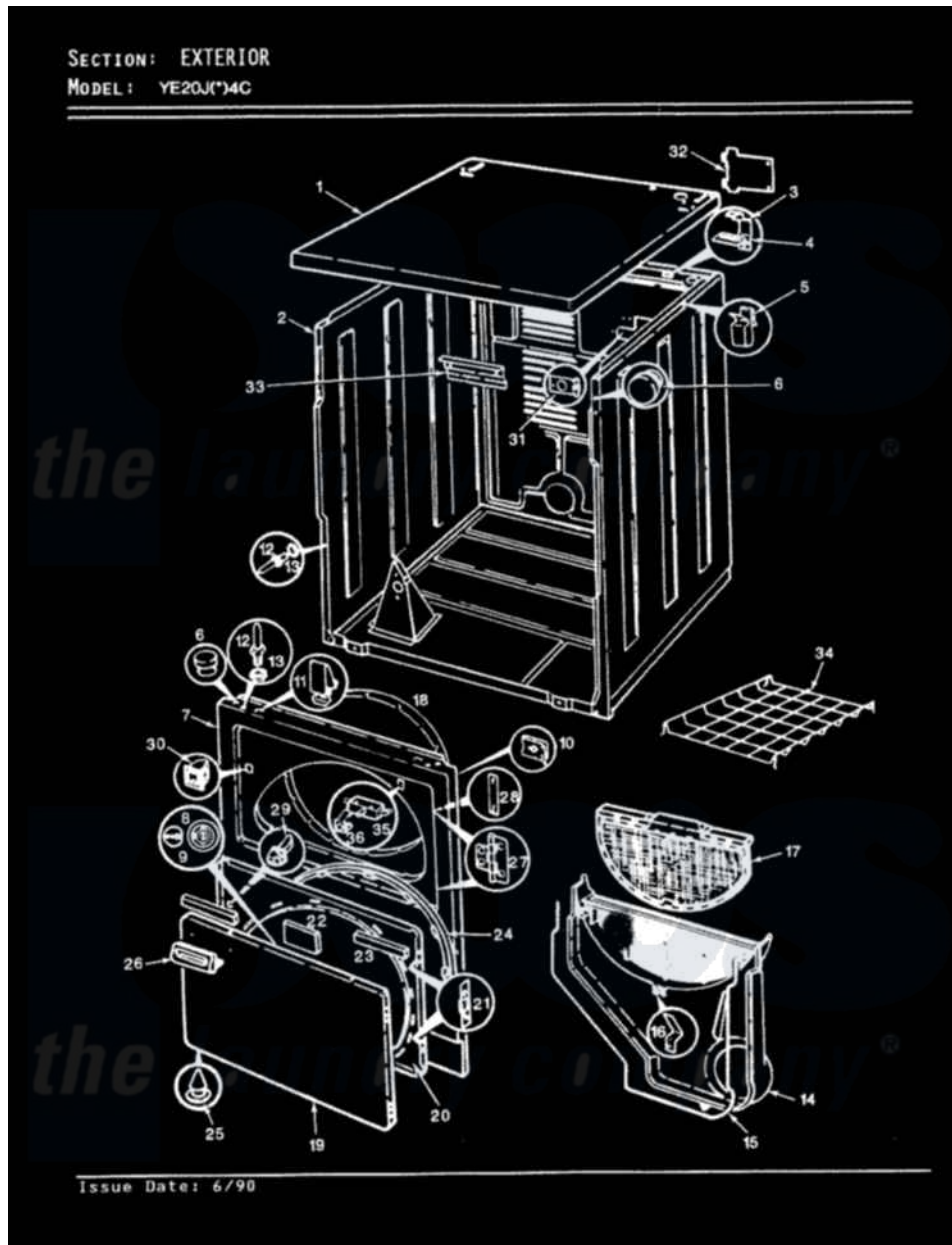

# Magic Chef YE20JN4C 03 - EXTERIOR

Magic Chef [Residential Magic Chef YE20JN4C Dryer Parts](#) Parts Diagram 03 - EXTERIOR  
 Click on the part number to view part

Item	Original Part Number	Replaced By	Status	Part Description
1	53-1711		Not Available	CABINET TOP (DRYER)
"	53-0314		Not Available	CABINET TOP
2	53-1644	<a href="#">31001714</a>		Cabinet And Base Assembly
"	53-0160	<a href="#">31001714</a>		Cabinet And Base Assembly
3	<a href="#">63-5712</a>			Hinge, Cabinet Top
4	25-3092	<a href="#">90767</a>		Screw, 8A X 3/8 HeX Washer Head Tapping
"	<a href="#">33-0930</a>			Pad, Top Hinge
5	<a href="#">25-3034</a>			Clip, Wiring
6	<a href="#">33-2653</a>			Bumper, Cabinet
7	53-0726	<a href="#">31001771</a>		Panel, Front
8	W10124350		Not Available	NOT REQUIRED PART OR SEE NOTE
9	W10124350		Not Available	NOT REQUIRED PART OR SEE NOTE
10	25-7820	<a href="#">489478</a>		Screw, 8 X 1/2
"	25-7817		Not Available	CLIP, U-TYPE