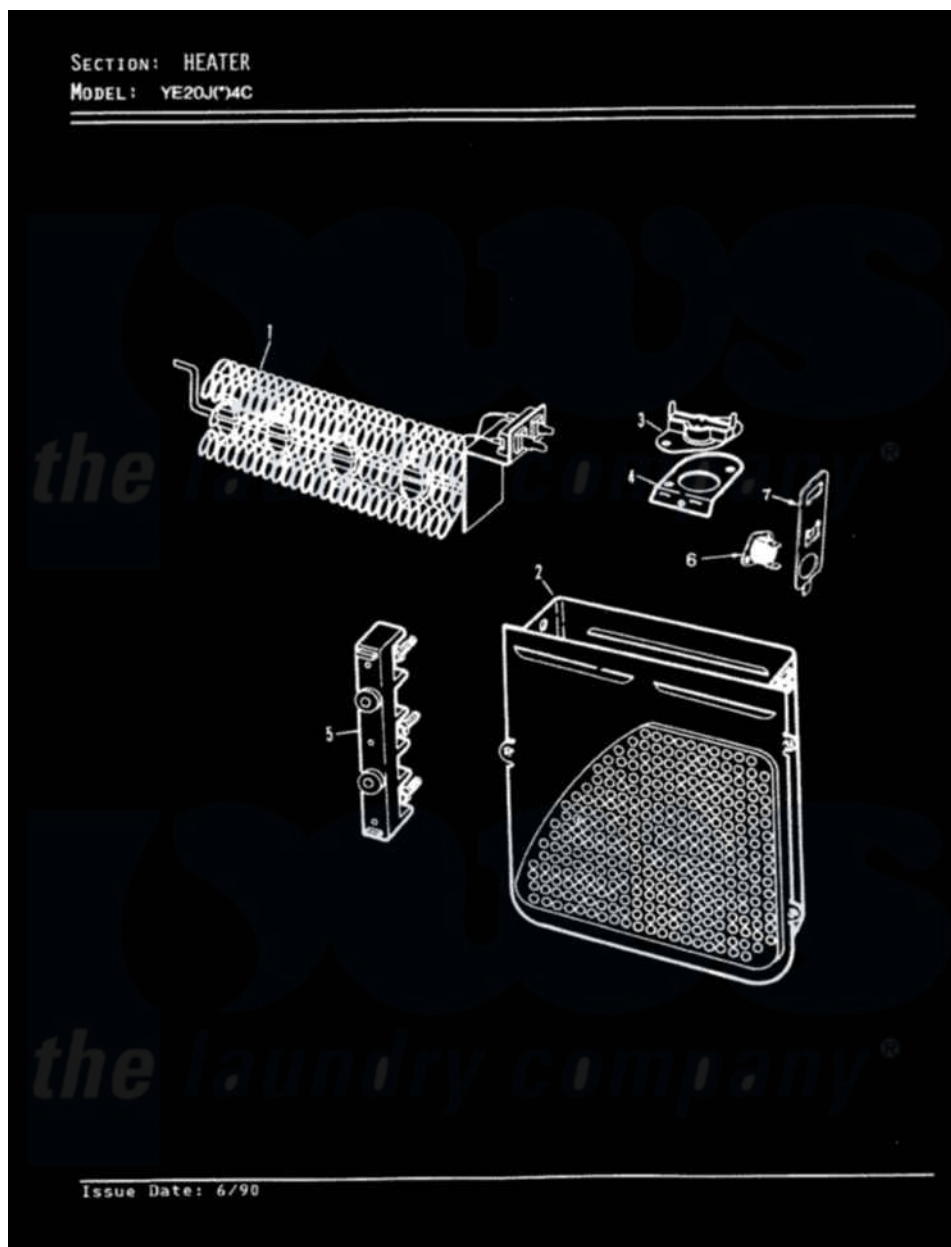

Magic Chef YE20JN4C 04 - HEATER

Magic Chef [Residential Magic Chef YE20JN4C Dryer Parts](#) Parts Diagram 04 - HEATER
Click on the part number to view part

Item	Original Part Number	Replaced By	Status	Part Description
1	25-7863			Screw
"	53-0920	LA-1044		Element
2	25-7819	M0217225		Screw
"	53-1232			Heater Housing Assembly
3	53-1493			Thermostat
"	25-3083	212951		Screw, No.6-32 X 1/4 Inch
4	53-0285			Bracket, Thermostat
"	25-7741	W10116760		Screw
5	53-0166	53-1518		Block, Terminal
"	25-0027	112432		Nut
"	25-6124		Not Available	NUT
"	25-3123		Not Available	WASHER, CUP
"	25-3122			Washer, Flat
"	25-7803	3400074		Screw
6	LA-1053			Fuse Kit, Thermal
7	53-1181			Bracket, Thermal Fuse