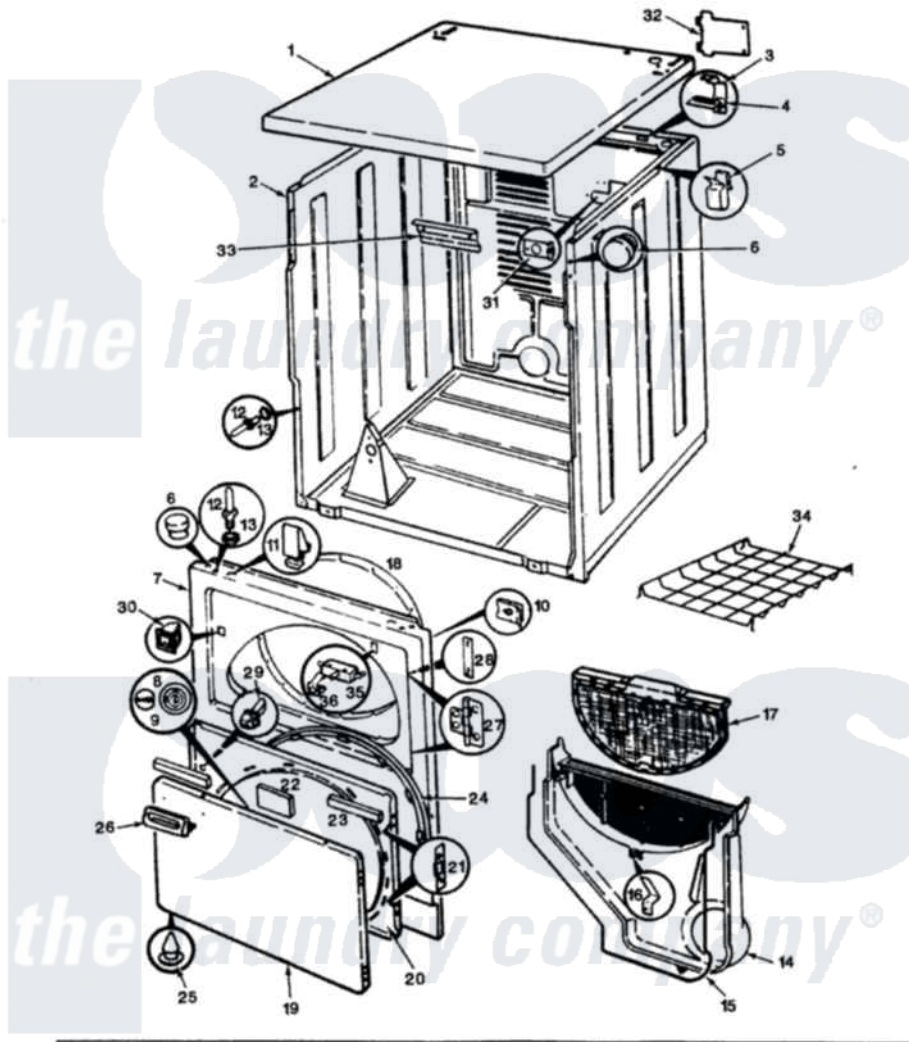

# Magic Chef YE20JN5 02 - EXTERIOR

SECTION: EXTERIOR  
MODEL: YE20JN-5

Issue Date: 8/90

Magic Chef [Residential Magic Chef YE20JN5 Dryer Parts](#) Parts Diagram 02 - EXTERIOR  
Click on the part number to view part

Item	Original Part Number	Replaced By	Status	Part Description
1	53-1711		Not Available	CABINET TOP (DRYER)
2	53-1644	<a href="#">31001714</a>		Cabinet And Base Assembly
"	53-0160	<a href="#">31001714</a>		Cabinet And Base Assembly
3	<a href="#">63-5712</a>			Hinge, Cabinet Top
4	<a href="#">33-0930</a>			Pad, Top Hinge
"	25-3092	<a href="#">90767</a>		Screw, 8A X 3/8 HeX Washer Head Tapping
5	<a href="#">25-3034</a>			Clip, Wiring
6	<a href="#">33-2653</a>			Bumper, Cabinet
7	53-0726	<a href="#">31001771</a>		Panel, Front
8	W10124350		Not Available	NOT REQUIRED PART OR SEE NOTE
9	W10124350		Not Available	NOT REQUIRED PART OR SEE NOTE
10	25-7820	<a href="#">489478</a>		Screw, 8 X 1/2
"	25-7817		Not Available	CLIP, U-TYPE
11	<a href="#">25-7220</a>			Clip, Cabinet Top